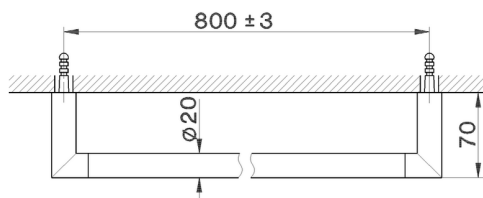

Towel holder BATHROOM ACCESSORIES_SY090103

MODEL **SY090103**

Towel holder

AVAILABLE FINISHINGS

-  **21** 21 Chrome
-  **2B** 2B Polished Nickel
-  **2F** 2F Brushed Nickel
-  **2P** 2P Rose Gold
-  **2Q** 2Q Black Titanium
-  **40** 40 Matt Black
-  **4Q** 4Q Matt White