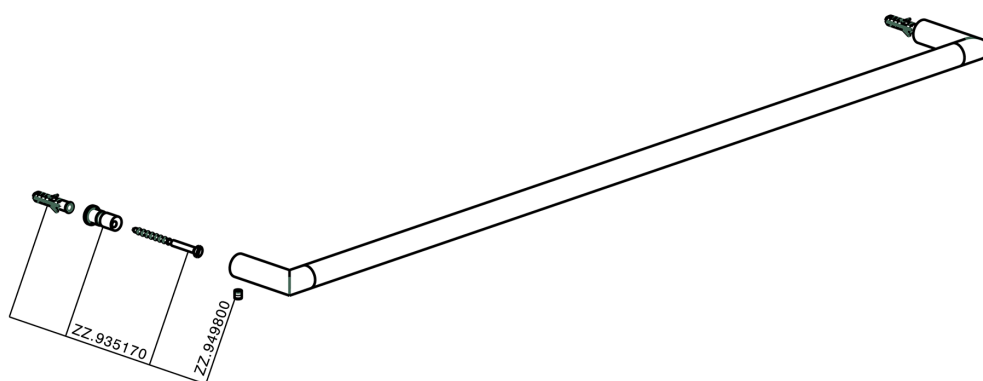

Towel holder BATHROOM ACCESSORIES_SY090103

MODEL **SY090103**

Towel holder

AVAILABLE FINISHINGS

-  **21** 21 Chrome
-  **2B** 2B Polished Nickel
-  **2F** 2F Brushed Nickel
-  **2P** 2P Rose Gold
-  **2Q** 2Q Black Titanium
-  **40** 40 Matt Black
-  **4Q** 4Q Matt White

CHARACTERISTICS

Towel holder BATHROOM ACCESSORIES_SY090103

SY090103

<https://en.cisal.it/towel-holder-bathroom-accessories-sy090103>

2026-05-17