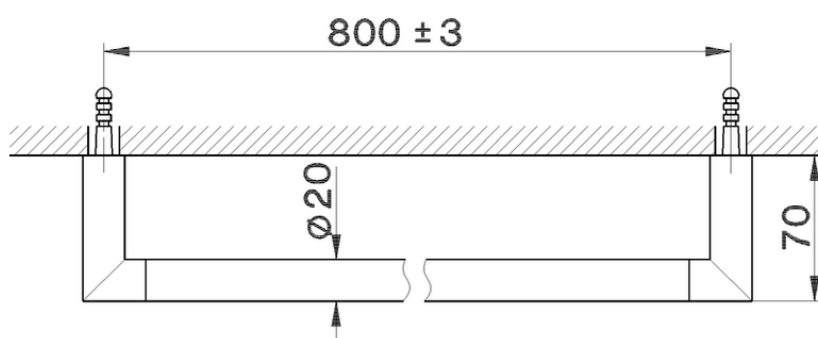

Towel holder BATHROOM ACCESSORIES_SY090103

SY090103

<https://en.cisal.it/towel-holder-bathroom-accessories-sy090103>

2026-04-06