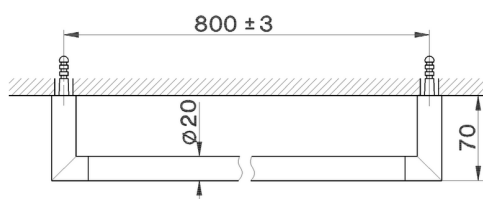

Towel holder BATHROOM ACCESSORIES_SY090103

MODEL **SY090103**

Towel holder

AVAILABLE FINISHINGS

- **21** 21 Chrome
- **2B** 2B Polished Nickel
- **2F** 2F Brushed Nickel
- **2P** 2P Rose Gold
- **2Q** 2Q Black Titanium
- **40** 40 Matt Black
- **4Q** 4Q Matt White

CHARACTERISTICS