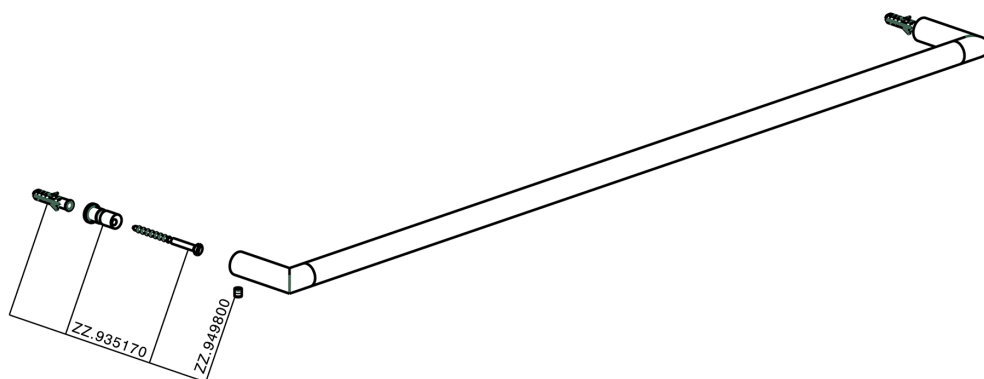

Towel holder BATHROOM ACCESSORIES_SY090103

SY090103

<https://en.cisal.it/towel-holder-bathroom-accessories-sy090103>

2026-06-14