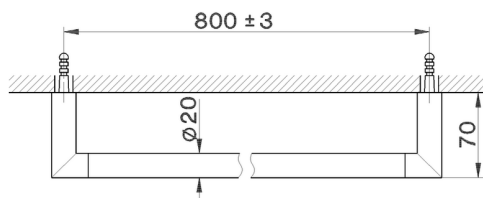

Towel holder BATHROOM ACCESSORIES_SY090103

MODEL **SY090103**

Towel holder

AVAILABLE FINISHINGS

- **21** 21 Chrome
- **2B** 2B Polished Nickel
- **2F** 2F Brushed Nickel
- **2P** 2P Rose Gold
- **2Q** 2Q Black Titanium
- **40** 40 Matt Black
- **4Q** 4Q Matt White

CHARACTERISTICS