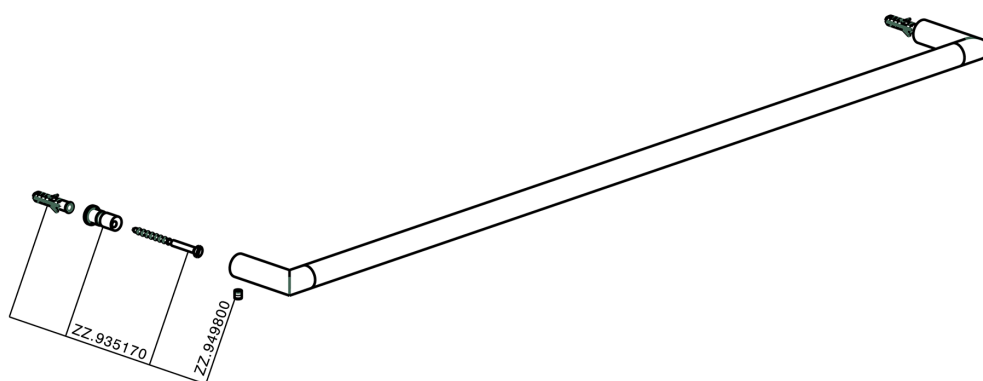

Towel holder BATHROOM ACCESSORIES_SY090103

SY090103

<https://en.cisal.it/towel-holder-bathroom-accessories-sy090103>

2026-04-26