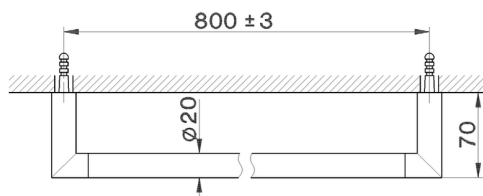

Towel holder BATHROOM ACCESSORIES_SY090103

MODEL **SY090103**

Towel holder

AVAILABLE FINISHINGS

- **21** 21 Chrome
- **2B** 2B Polished Nickel
- **2F** 2F Brushed Nickel
- **2P** 2P Rose Gold
- **2Q** 2Q Black Titanium
- **40** 40 Matt Black
- **4Q** 4Q Matt White

CHARACTERISTICS