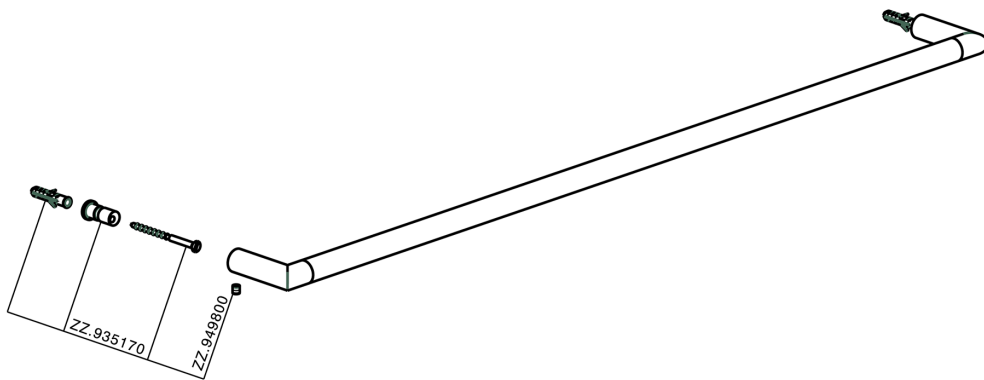

Towel holder BATHROOM ACCESSORIES_SY090103

SY090103

<https://en.cisal.it/towel-holder-bathroom-accessories-sy090103>

2026-04-08