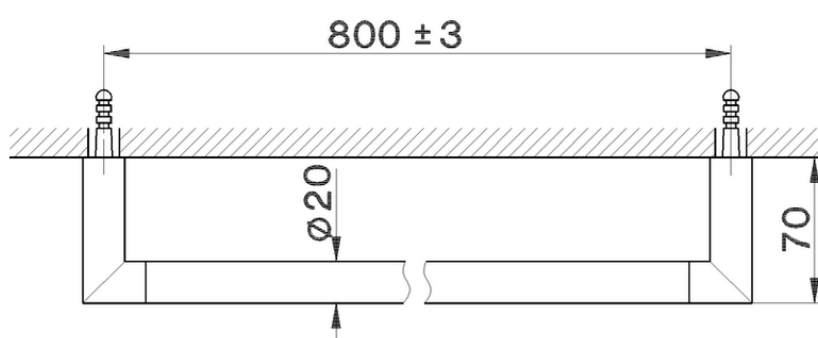

Towel holder BATHROOM ACCESSORIES_SY090103

SY090103

<https://en.cisal.it/towel-holder-bathroom-accessories-sy090103>

2026-06-14