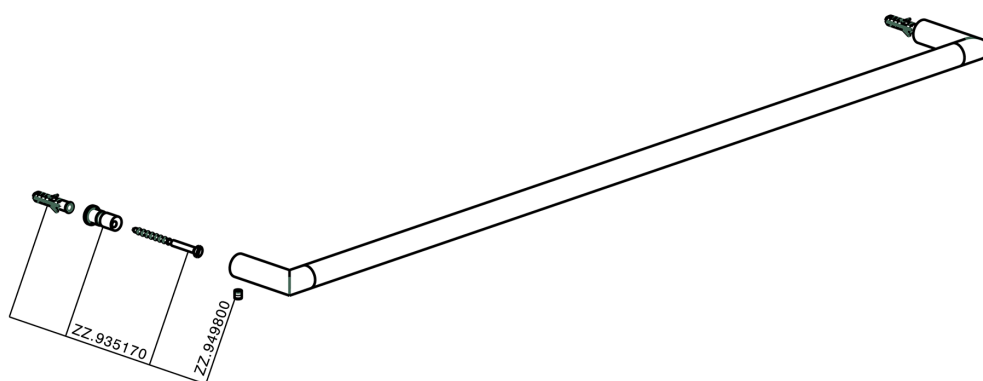

Towel holder BATHROOM ACCESSORIES_SY090103

MODEL **SY090103**

Towel holder

AVAILABLE FINISHINGS

- 
21 21 Chrome
- 
2B 2B Polished Nickel
- 
2F 2F Brushed Nickel
- 
2P 2P Rose Gold
- 
2Q 2Q Black Titanium
- 
40 40 Matt Black
- 
4Q 4Q Matt White

CHARACTERISTICS

Towel holder BATHROOM ACCESSORIES_SY090103

SY090103

<https://en.cisal.it/towel-holder-bathroom-accessories-sy090103>

2026-06-13