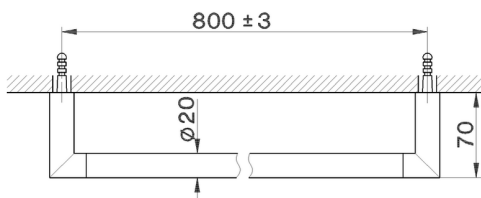

CHARACTERISTICS

Towel holder BATHROOM ACCESSORIES_SY090103

SY090103

<https://en.cisal.it/towel-holder-bathroom-accessories-sy090103>

2026-06-13