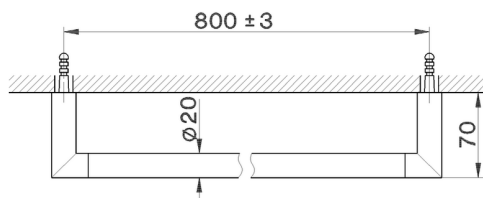

2P 2P Rose Gold
- 

2Q 2Q Black Titanium
- 

40 40 Matt Black
- 

4Q 4Q Matt White

CHARACTERISTICS

Towel holder BATHROOM ACCESSORIES_SY090103

SY090103

<https://en.cisal.it/towel-holder-bathroom-accessories-sy090103>