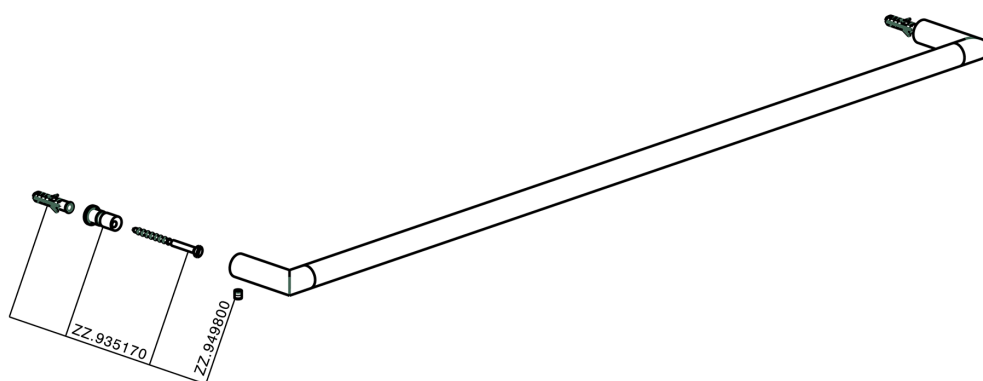

Towel holder BATHROOM ACCESSORIES_SY090103

MODEL **SY090103**

Towel holder

AVAILABLE FINISHINGS

- 

21 21 Chrome
- 

2B 2B Polished Nickel
- 

2F 2F Brushed Nickel
- 

2P 2P Rose Gold
- 

2Q 2Q Black Titanium
- 

40 40 Matt Black
- 

4Q 4Q Matt White

CHARACTERISTICS

Towel holder BATHROOM ACCESSORIES_SY090103

SY090103

<https://en.cisal.it/towel-holder-bathroom-accessories-sy090103>