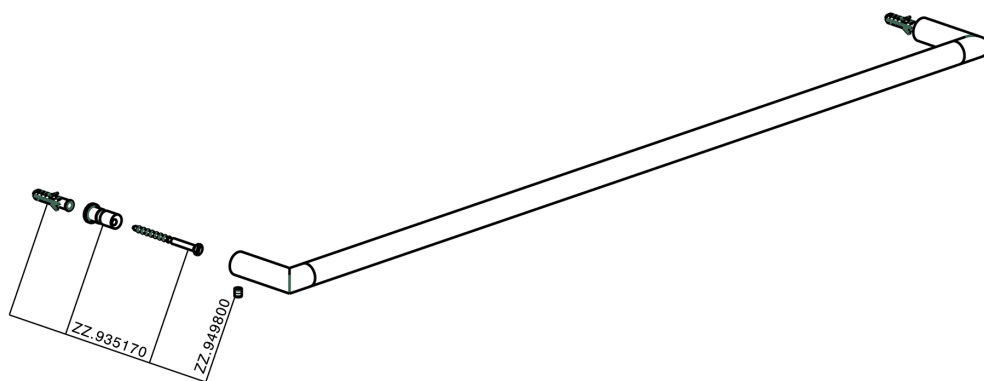

Towel holder BATHROOM ACCESSORIES_SY090103

SY090103

<https://en.cisal.it/towel-holder-bathroom-accessories-sy090103>

2026-04-05