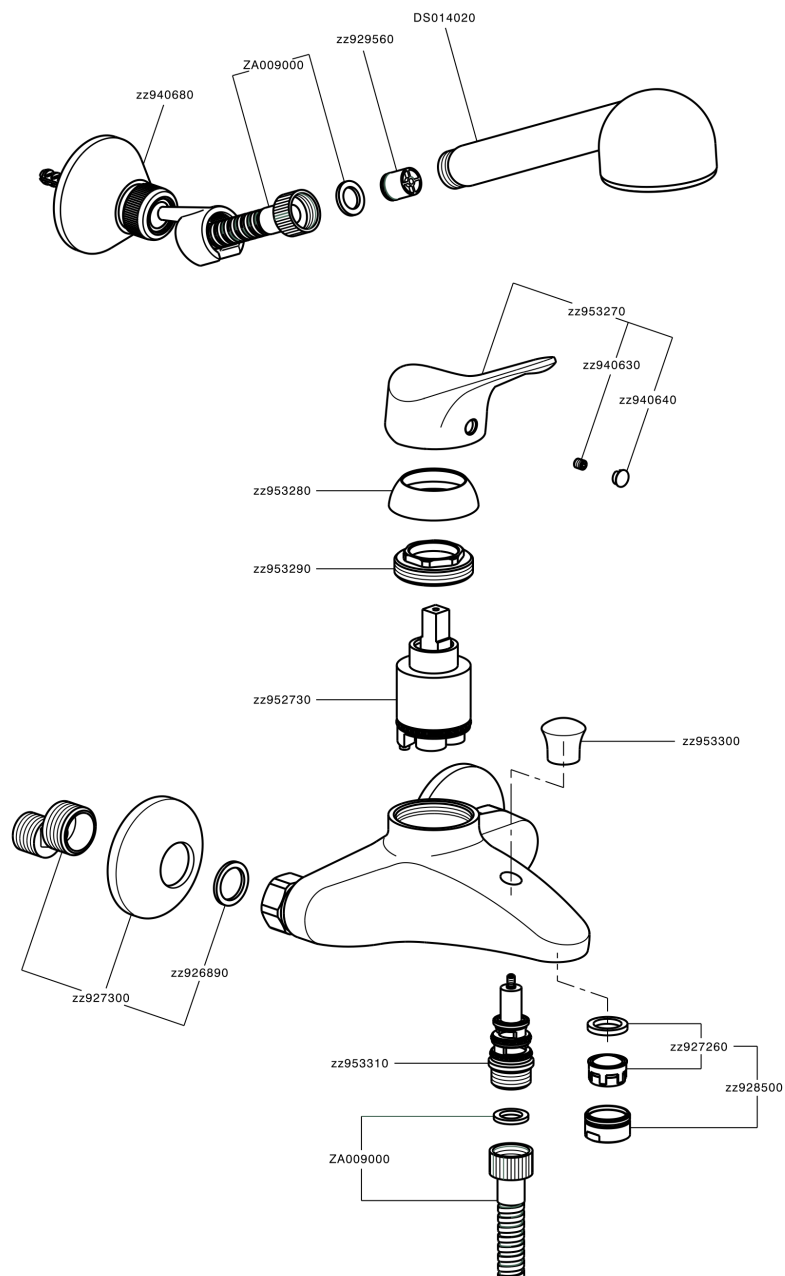

Single lever bath mixer, with shower set MITO3_M3000120

MODEL **M3000120**

Single lever bath mixer, with shower set, wall mounted adjustable handshower bracket, Teti ABS 3 sprays handshower, 150 cm Brass Flexible Hose

AVAILABLE FINISHINGS

CHARACTERISTICS

Cartridge Spare Parts **ZZ95273000**

40 mm Cartridge

Single lever bath mixer, with shower set MITO3_M3000120

M3000120

<https://en.cisal.it/single-lever-bath-mixer-with-shower-set-mito3-m3000120>