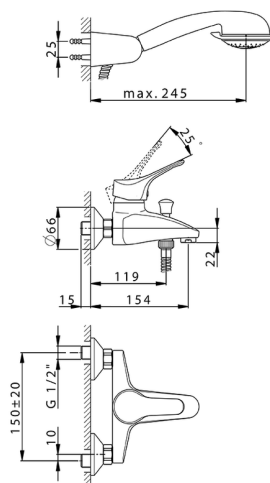

Single lever bath mixer, with shower set MITO3_M3000120

MODEL **M3000120**

Single lever bath mixer, with shower set, wall mounted adjustable handshower bracket, Teti ABS 3 sprays handshower, 150 cm Brass Flexible Hose

AVAILABLE FINISHINGS

CHARACTERISTICS

Cartridge Spare Parts **ZZ95273000**

40 mm Cartridge

Single lever bath mixer, with shower set MITO3_M3000120

M3000120

<https://en.cisal.it/single-lever-bath-mixer-with-shower-set-mito3-m3000120>