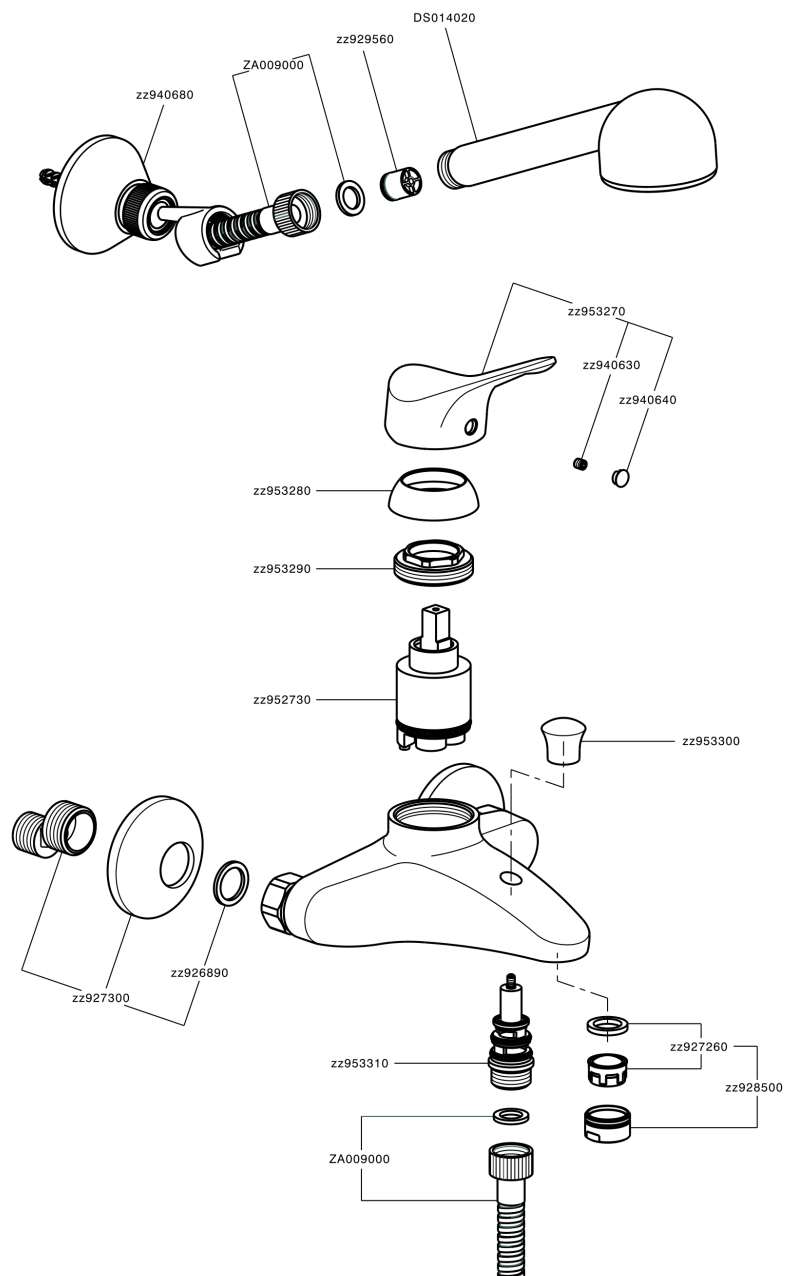

Single lever bath mixer, with shower set MITO3_M3000120

M3000120

<https://en.cisal.it/single-lever-bath-mixer-with-shower-set-mito3-m3000120>

2026-06-04