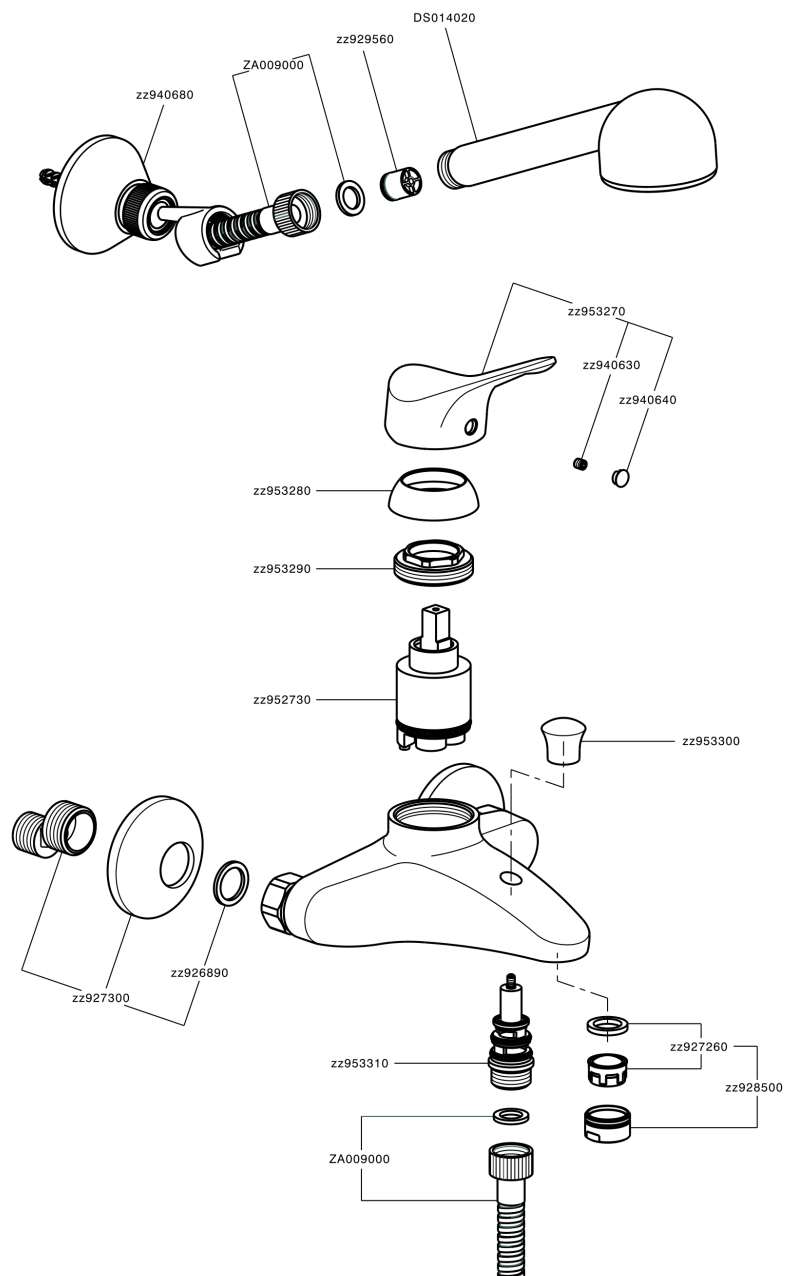

Single lever bath mixer, with shower set MITO3_M3000120

M3000120

<https://en.cisal.it/single-lever-bath-mixer-with-shower-set-mito3-m3000120>

2026-04-25