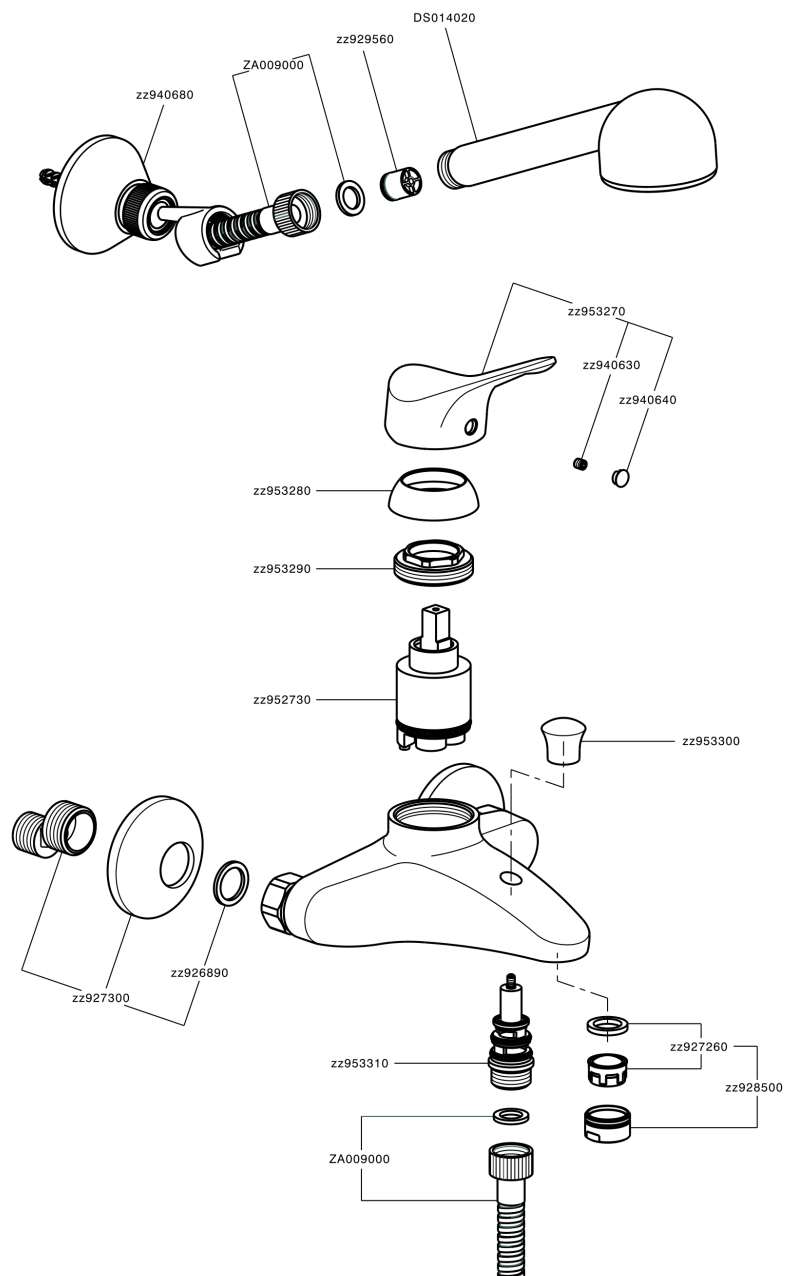

## Single lever bath mixer, with shower set MITO3\_M3000120

M3000120

<https://en.cisal.it/single-lever-bath-mixer-with-shower-set-mito3-m3000120>

2026-04-04