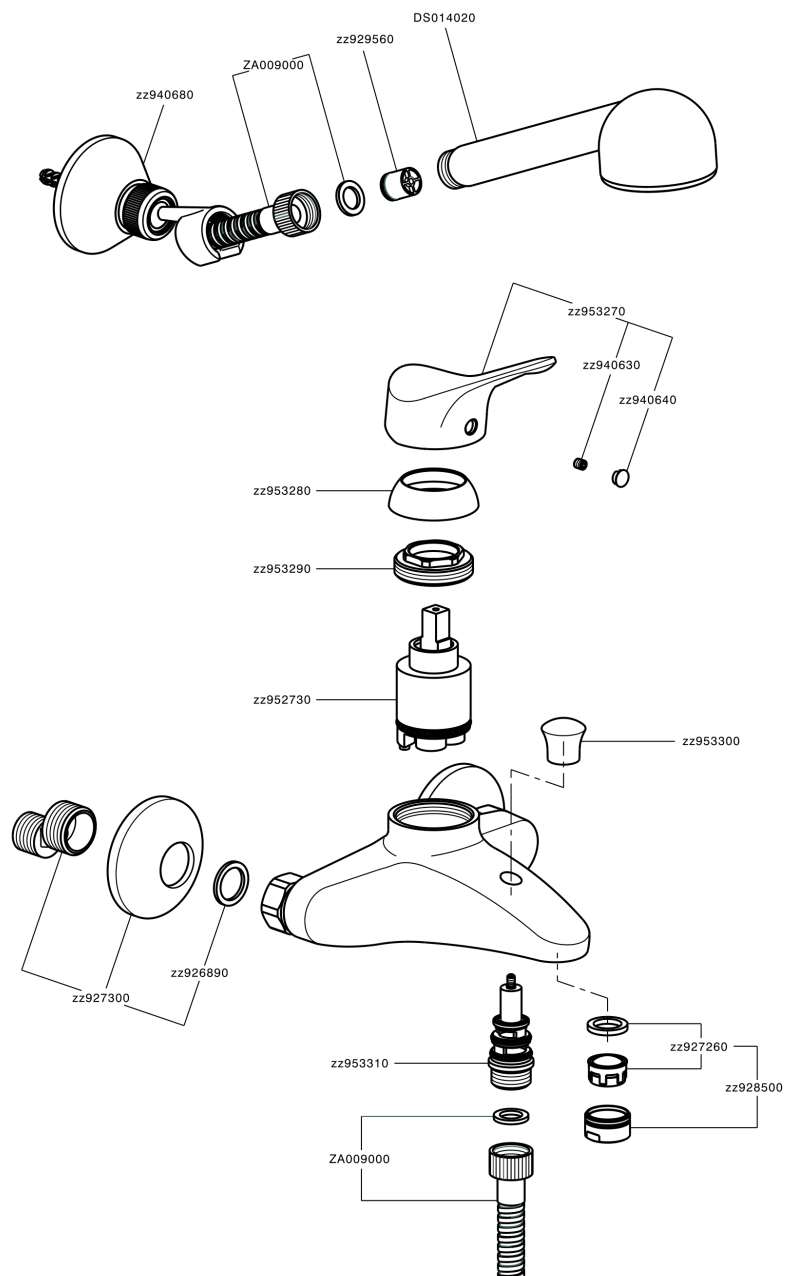

Single lever bath mixer, with shower set MITO3_M3000120

M3000120

<https://en.cisal.it/single-lever-bath-mixer-with-shower-set-mito3-m3000120>

2026-05-15