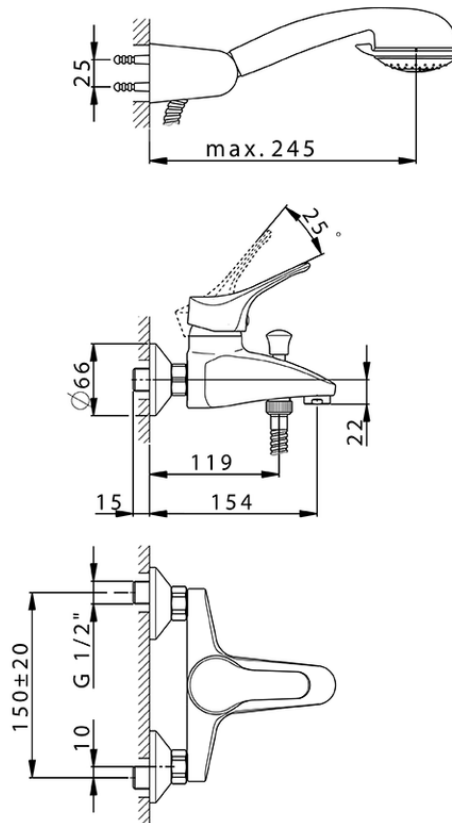

## Single lever bath mixer, with shower set MITO3\_M3000120

M3000120

<https://en.cisal.it/single-lever-bath-mixer-with-shower-set-mito3-m3000120>

2026-04-04