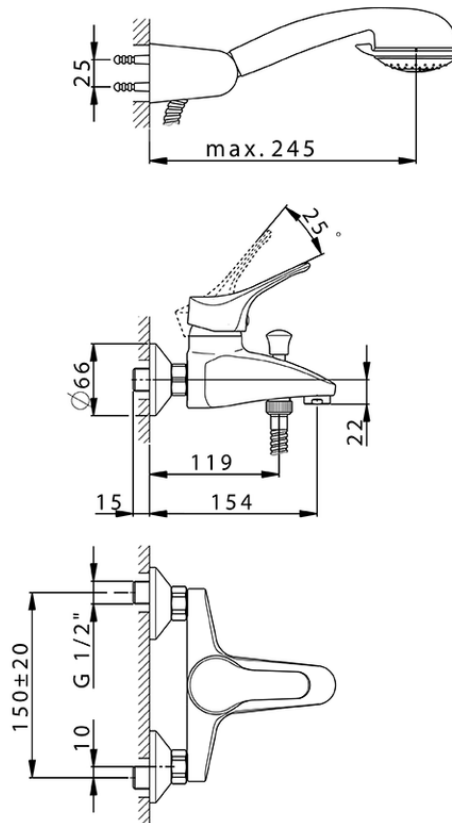

Single lever bath mixer, with shower set MITO3_M3000120

M3000120

<https://en.cisal.it/single-lever-bath-mixer-with-shower-set-mito3-m3000120>

2026-06-24