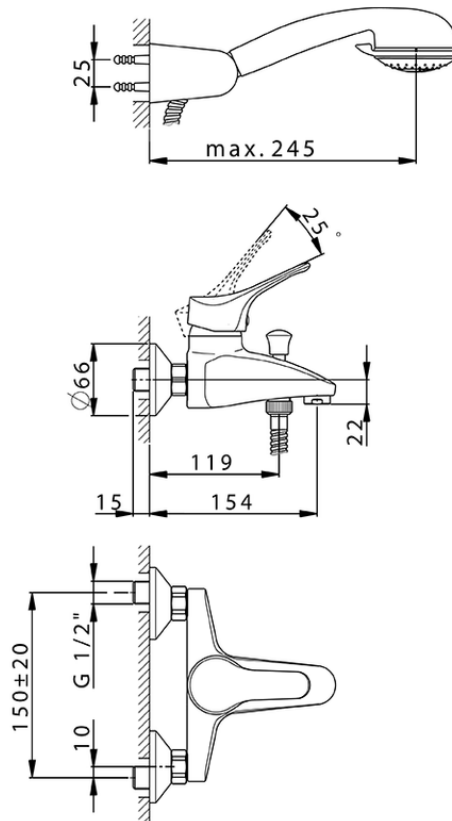

## Single lever bath mixer, with shower set MITO3\_M3000120

M3000120

<https://en.cisal.it/single-lever-bath-mixer-with-shower-set-mito3-m3000120>

2026-05-15