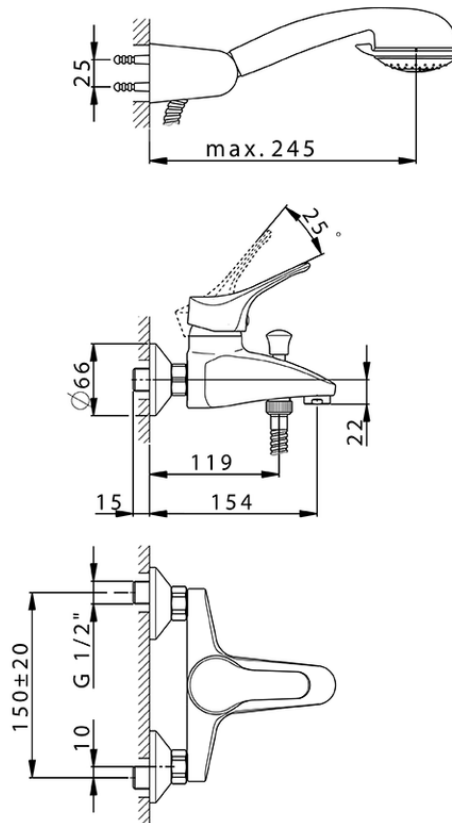

## Single lever bath mixer, with shower set MITO3\_M3000120

M3000120

<https://en.cisal.it/single-lever-bath-mixer-with-shower-set-mito3-m3000120>

2026-06-04