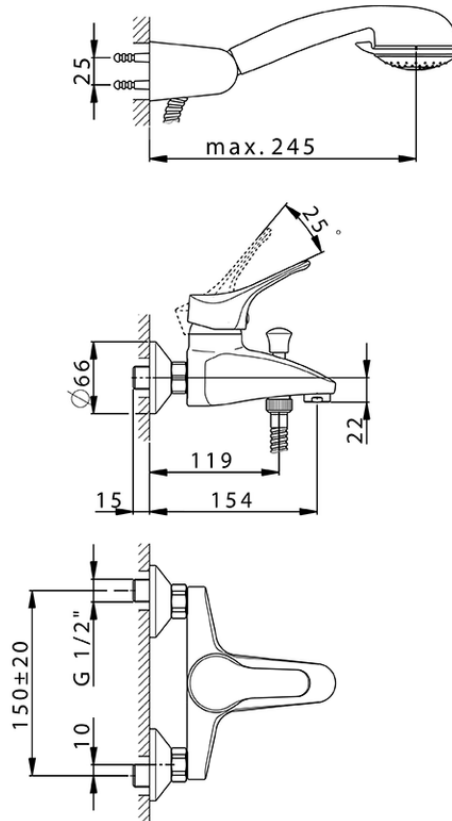

Single lever bath mixer, with shower set MITO3_M3000120

M3000120

<https://en.cisal.it/single-lever-bath-mixer-with-shower-set-mito3-m3000120>

2026-04-24