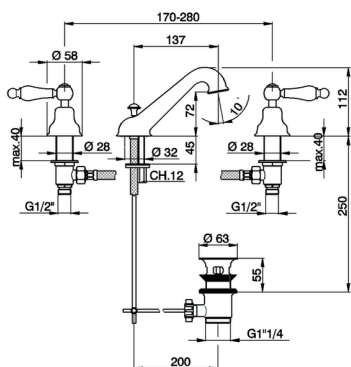

Washbasin 3-holes mixer ARCANA TOSCANA_TS001020

MODEL **TS001020**

Washbasin 3-holes mixer, with automatic 1"1/4 automatic pop-up waste

AVAILABLE FINISHINGS

-  **21** 21 Chrome
-  **24** 24 Gold
-  **26** 26 Old Copper
-  **27** 27 Old Bronze
-  **2A** 2A Satin Brushed Nickel
-  **74** 74 Chrome/Gold

CHARACTERISTICS

Washbasin 3-holes mixer ARCANA TOSCANA_TS001020

TS001020

<https://en.cisal.it/washbasin-3-holes-mixer-arcana-toscana-ts001020>

2026-04-10