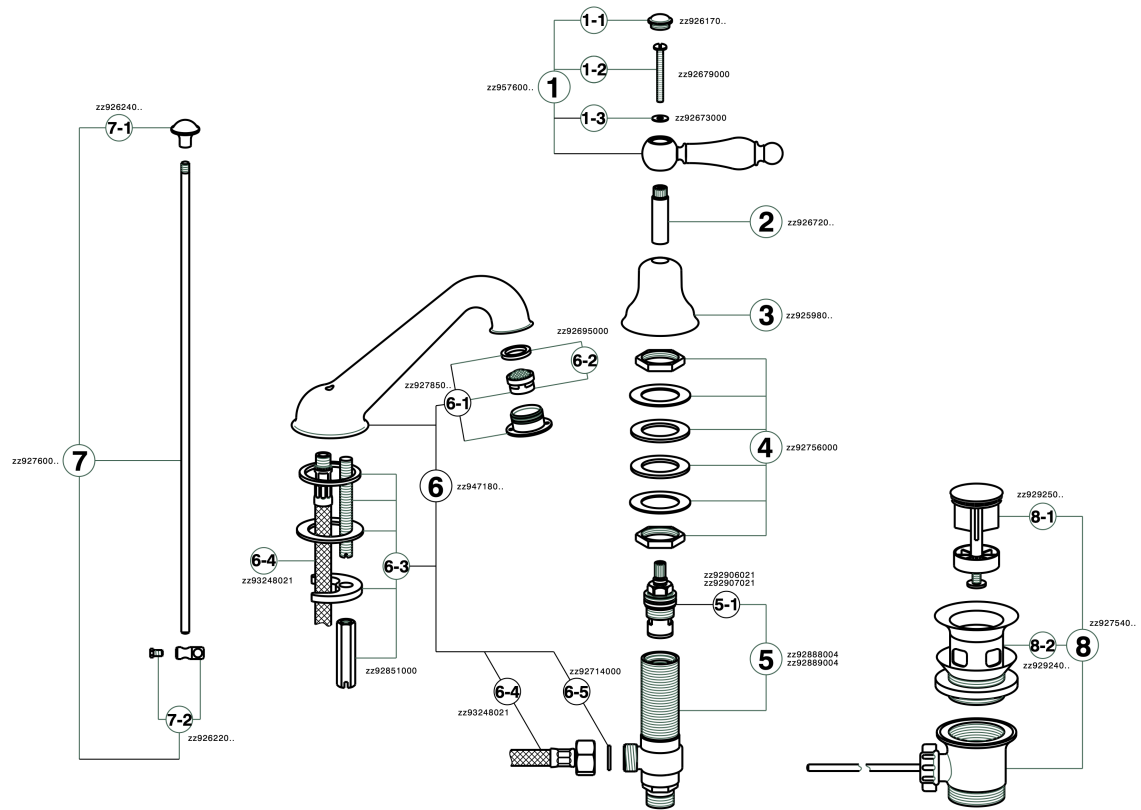

Washbasin 3-holes mixer ARCANA TOSCANA_TS001020

MODEL **TS001020**

Washbasin 3-holes mixer, with automatic 1"1/4 automatic pop-up waste

AVAILABLE FINISHINGS

-  **21** 21 Chrome
-  **24** 24 Gold
-  **26** 26 Old Copper
-  **27** 27 Old Bronze
-  **2A** 2A Satin Brushed Nickel
-  **74** 74 Chrome/Gold

CHARACTERISTICS

Washbasin 3-holes mixer ARCANA TOSCANA_TS001020

TS001020

<https://en.cisal.it/washbasin-3-holes-mixer-arcana-toscana-ts001020>

2026-04-10