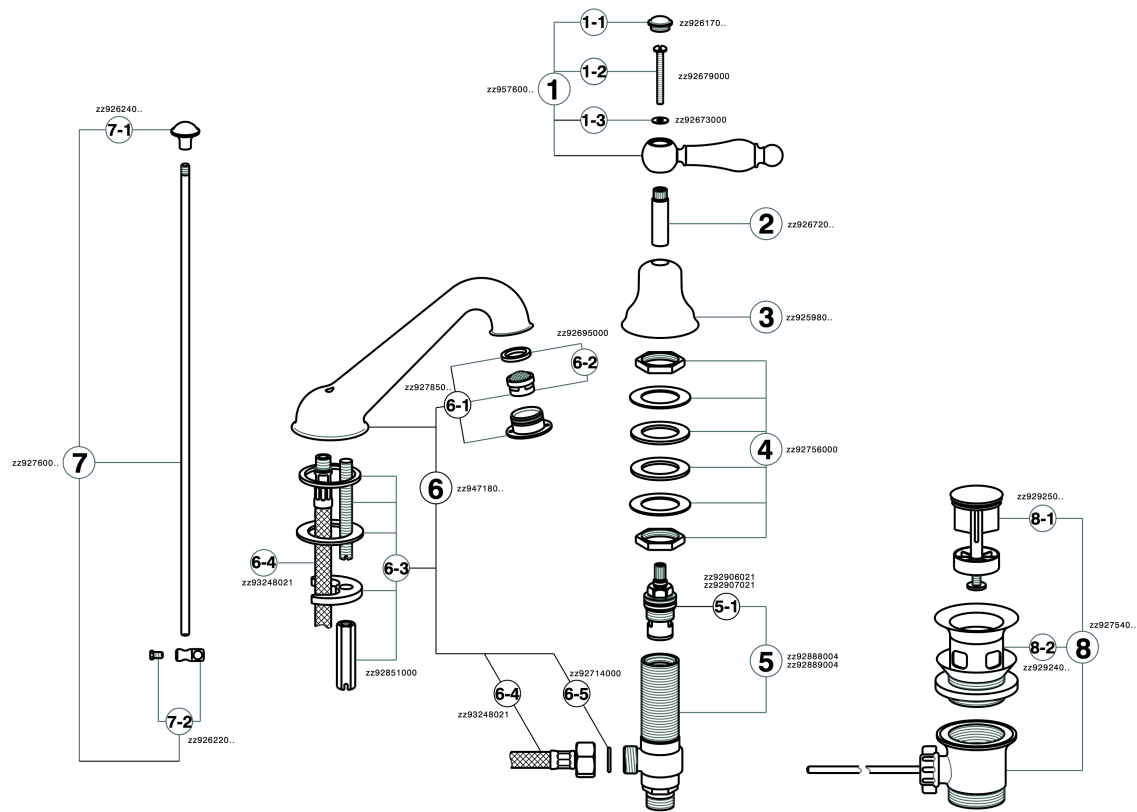

Washbasin 3-holes mixer ARCANA TOSCANA_TS001020

MODEL **TS001020**

Washbasin 3-holes mixer, with automatic 1"1/4 automatic pop-up waste

AVAILABLE FINISHINGS

-  **21** 21 Chrome
-  **24** 24 Gold
-  **26** 26 Old Copper
-  **27** 27 Old Bronze
-  **2A** 2A Satin Brushed Nickel
-  **74** 74 Chrome/Gold

CHARACTERISTICS

Washbasin 3-holes mixer ARCANA TOSCANA_TS001020

TS001020

<https://en.cisal.it/washbasin-3-holes-mixer-arcana-toscana-ts001020>

2026-05-20