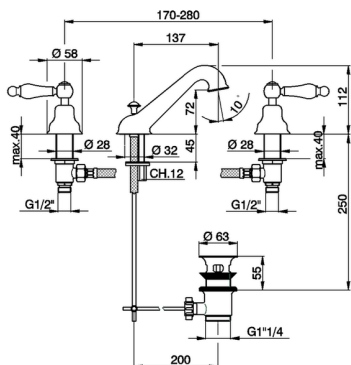

Washbasin 3-holes mixer ARCANA TOSCANA_TS001020

MODEL **TS001020**

Washbasin 3-holes mixer, with automatic 1"1/4 automatic pop-up waste

AVAILABLE FINISHINGS

-  **21** 21 Chrome
-  **24** 24 Gold
-  **26** 26 Old Copper
-  **27** 27 Old Bronze
-  **2A** 2A Satin Brushed Nickel
-  **74** 74 Chrome/Gold

CHARACTERISTICS

Washbasin 3-holes mixer ARCANA TOSCANA_TS001020

TS001020

<https://en.cisal.it/washbasin-3-holes-mixer-arcana-toscana-ts001020>

2026-04-30