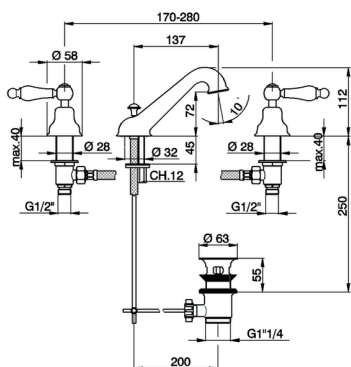

Washbasin 3-holes mixer ARCANA TOSCANA_TS001020

MODEL **TS001020**

Washbasin 3-holes mixer, with automatic 1"1/4 automatic pop-up waste

AVAILABLE FINISHINGS

-  **21** 21 Chrome
-  **24** 24 Gold
-  **26** 26 Old Copper
-  **27** 27 Old Bronze
-  **2A** 2A Satin Brushed Nickel
-  **74** 74 Chrome/Gold

CHARACTERISTICS

Washbasin 3-holes mixer ARCANA TOSCANA_TS001020

TS001020

<https://en.cisal.it/washbasin-3-holes-mixer-arcana-toscana-ts001020>

2026-05-20