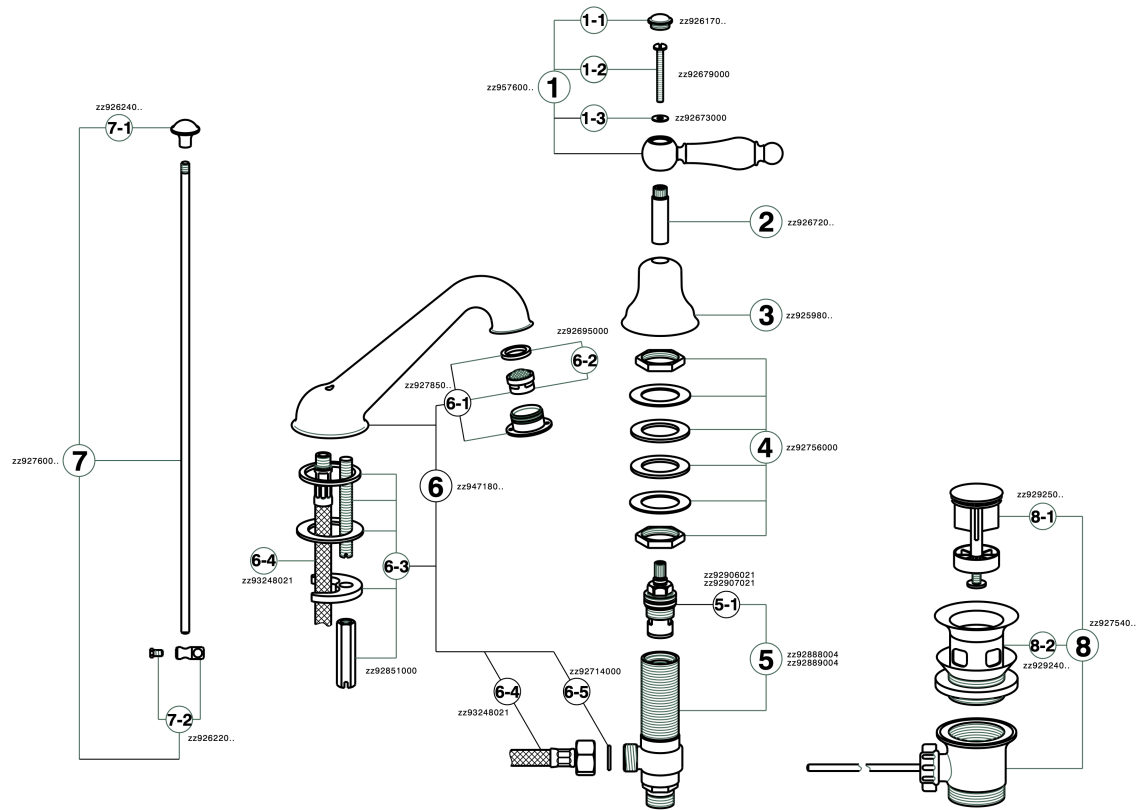

Washbasin 3-holes mixer ARCANA TOSCANA_TS001020

MODEL **TS001020**

Washbasin 3-holes mixer, with automatic 1"1/4 automatic pop-up waste

AVAILABLE FINISHINGS

-  **21** 21 Chrome
-  **24** 24 Gold
-  **26** 26 Old Copper
-  **27** 27 Old Bronze
-  **2A** 2A Satin Brushed Nickel
-  **74** 74 Chrome/Gold

CHARACTERISTICS

Washbasin 3-holes mixer ARCANA TOSCANA_TS001020

TS001020

<https://en.cisal.it/washbasin-3-holes-mixer-arcana-toscana-ts001020>

2026-04-30