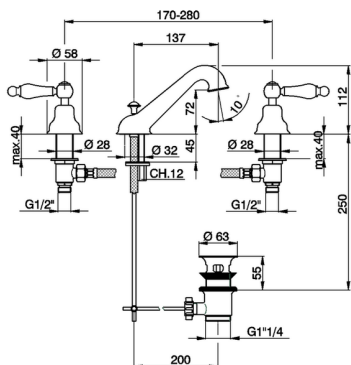

Washbasin 3-holes mixer ARCANA TOSCANA_TS001020

MODEL **TS001020**

Washbasin 3-holes mixer, with automatic 1"1/4 automatic pop-up waste

AVAILABLE FINISHINGS

-  **21** 21 Chrome
-  **24** 24 Gold
-  **26** 26 Old Copper
-  **27** 27 Old Bronze
-  **2A** 2A Satin Brushed Nickel
-  **74** 74 Chrome/Gold

CHARACTERISTICS

Washbasin 3-holes mixer ARCANA TOSCANA_TS001020

TS001020

<https://en.cisal.it/washbasin-3-holes-mixer-arcana-toscana-ts001020>

2026-06-14