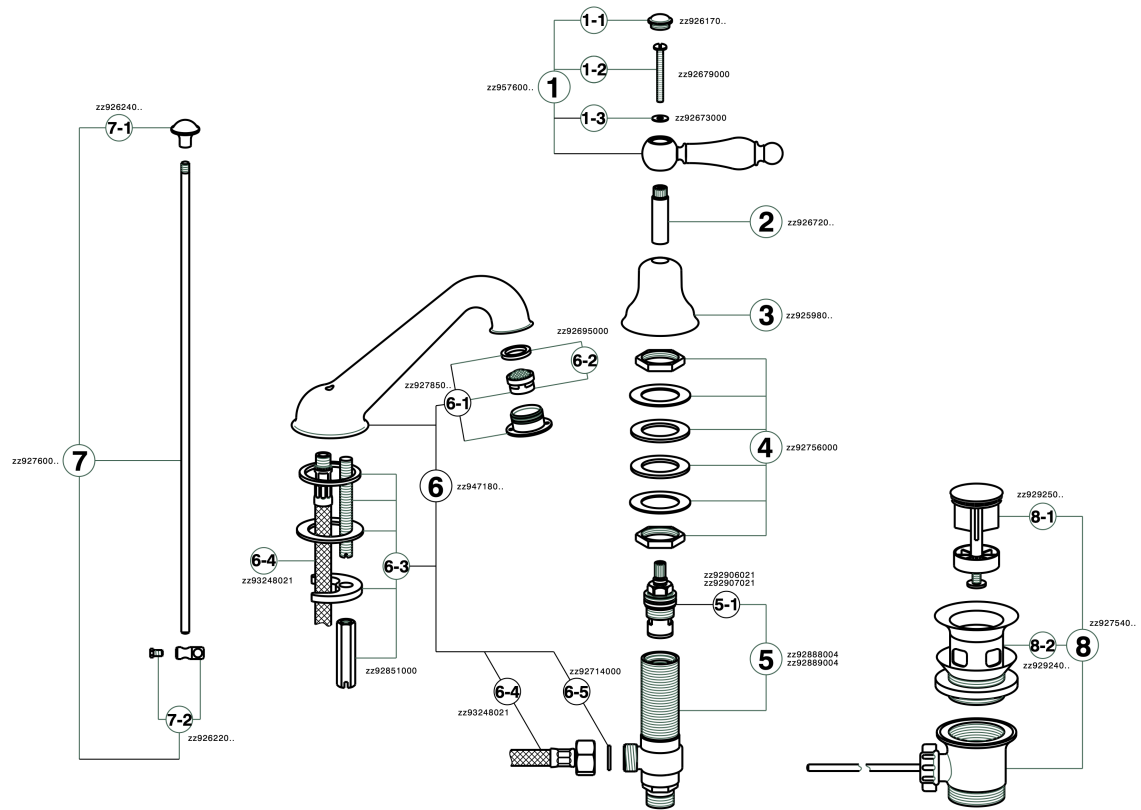

## Washbasin 3-holes mixer ARCANA TOSCANA\_TS001020

MODEL **TS001020**

Washbasin 3-holes mixer, with automatic 1"1/4 automatic pop-up waste

### CHARACTERISTICS

## Washbasin 3-holes mixer ARCANA TOSCANA\_TS001020

TS001020

<https://en.cisal.it/washbasin-3-holes-mixer-arcana-toscana-ts001020>

2026-04-08