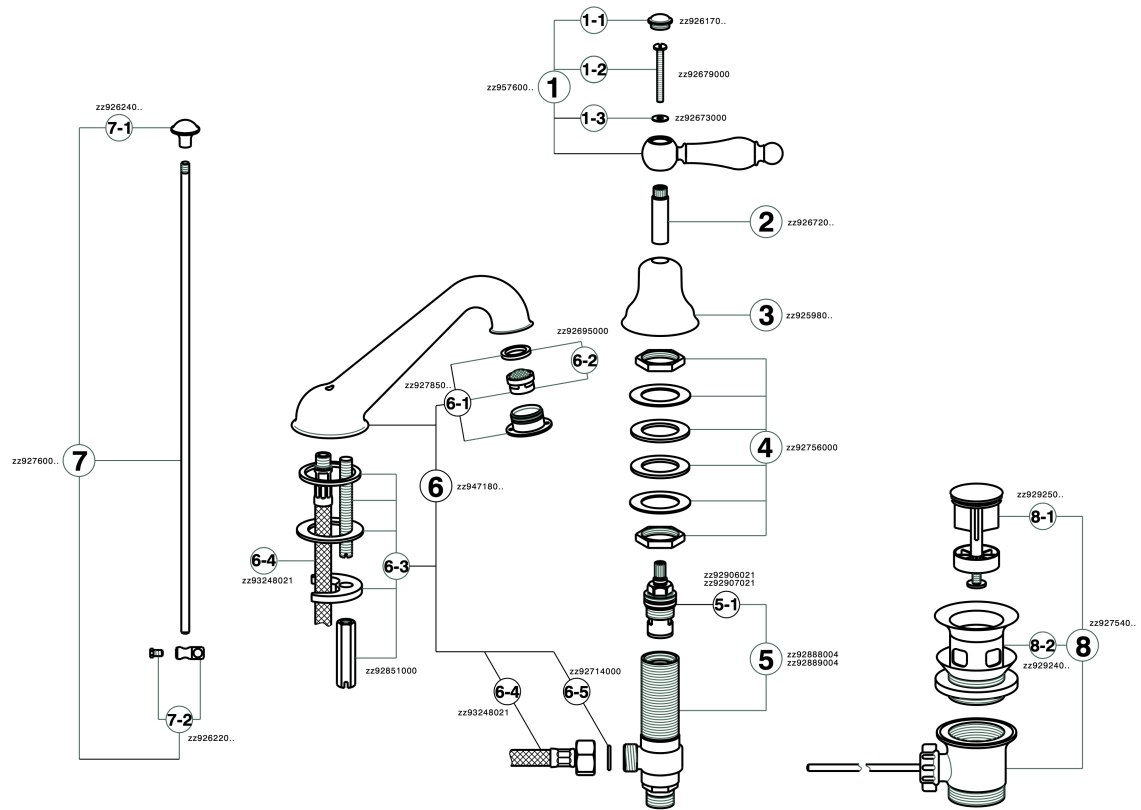

Washbasin 3-holes mixer ARCANA TOSCANA_TS001020

MODEL **TS001020**

Washbasin 3-holes mixer, with automatic 1"1/4 automatic pop-up waste

AVAILABLE FINISHINGS

-  **21** 21 Chrome
-  **24** 24 Gold
-  **26** 26 Old Copper
-  **27** 27 Old Bronze
-  **2A** 2A Satin Brushed Nickel
-  **74** 74 Chrome/Gold

CHARACTERISTICS

Washbasin 3-holes mixer ARCANA TOSCANA_TS001020

TS001020

<https://en.cisal.it/washbasin-3-holes-mixer-arcana-toscana-ts001020>

2026-06-14