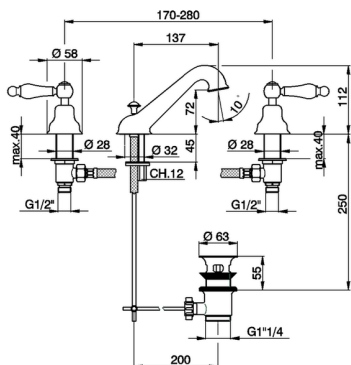

AVAILABLE FINISHINGS

- **21** 21 Chrome
- **24** 24 Gold
- **26** 26 Old Copper
- **27** 27 Old Bronze
- **2A** 2A Satin Brushed Nickel
- **74** 74 Chrome/Gold