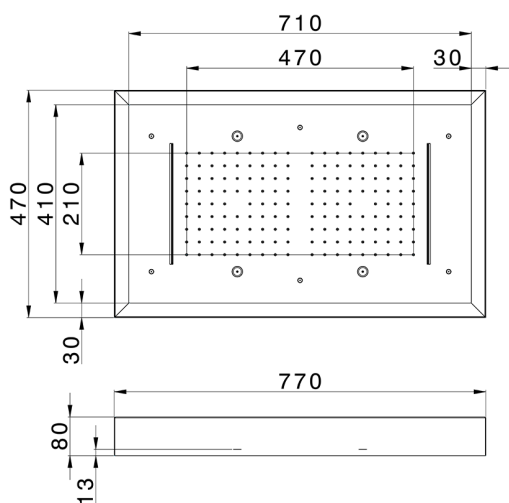

## 770x470 mm Chromotherapy Ceiling showerhead WELLNESS\_ZS0C0185

MODEL **ZS0C0185**

770x470 mm Chromotherapy Ceiling showerhead, with white cover, rain, spraying functions, waterfall, chromotherapy functions, concealed push-button panel, Stainless Steel