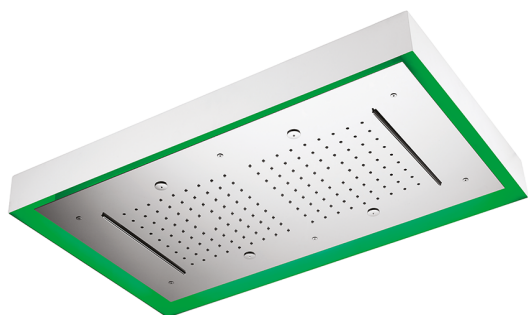

770x470 mm Chromotherapy Ceiling showerhead WELLNESS_ZS0C0185

MODEL **ZS0C0185**

770x470 mm Chromotherapy Ceiling showerhead, with white cover, rain, spraying functions, waterfall, chromotherapy functions, concealed push-button panel, Stainless Steel

AVAILABLE FINISHINGS

-  **D1** D1 Brushed Inox
-  **40** 40 Matt Black
-  **4Q** 4Q Matt White
-  **D2** D2 Polished Inox

CHARACTERISTICS

2026-06-13