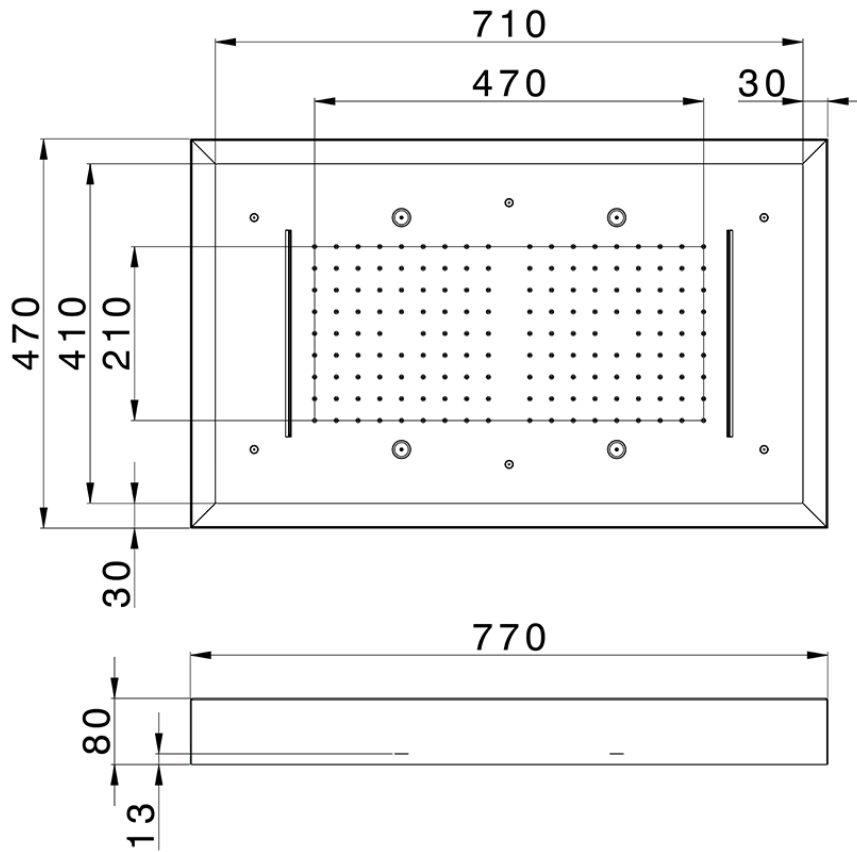

## 770x470 mm Chromotherapy Ceiling showerhead WELLNESS\_ZS0C0185

ZS0C0185

<https://en.cisal.it/770x470-mm-chromotherapy-ceiling-showerhead-wellness-zs0c0185>

2026-04-26