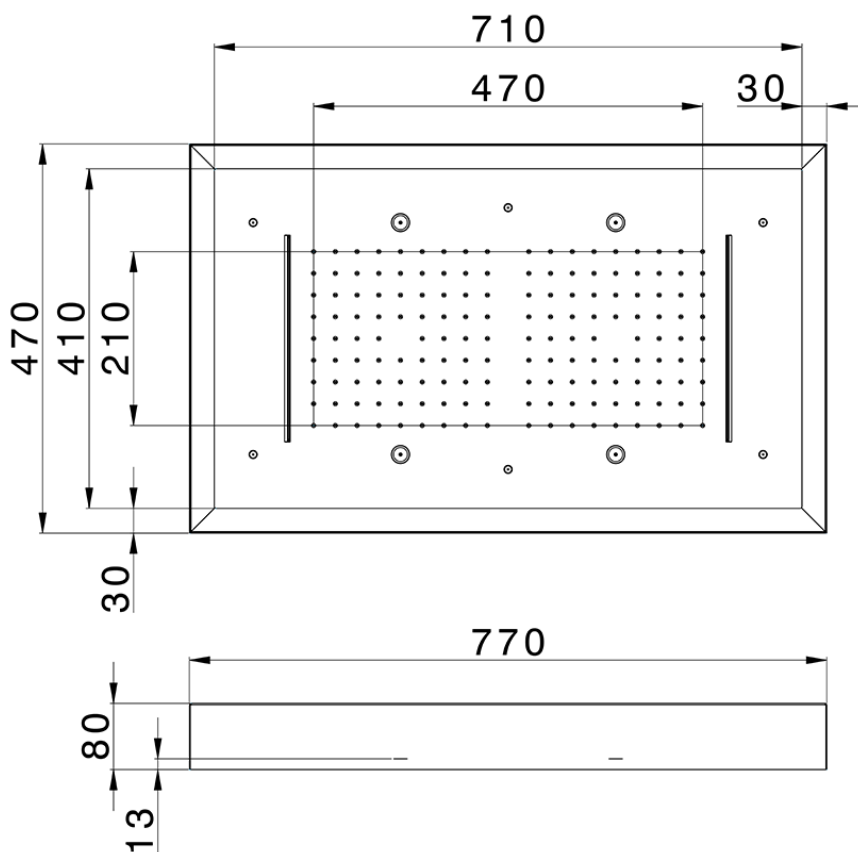

## 770x470 mm Chromotherapy Ceiling showerhead WELLNESS\_ZS0C0185

ZS0C0185

<https://en.cisal.it/770x470-mm-chromotherapy-ceiling-showerhead-wellness-zs0c0185>

2026-04-06