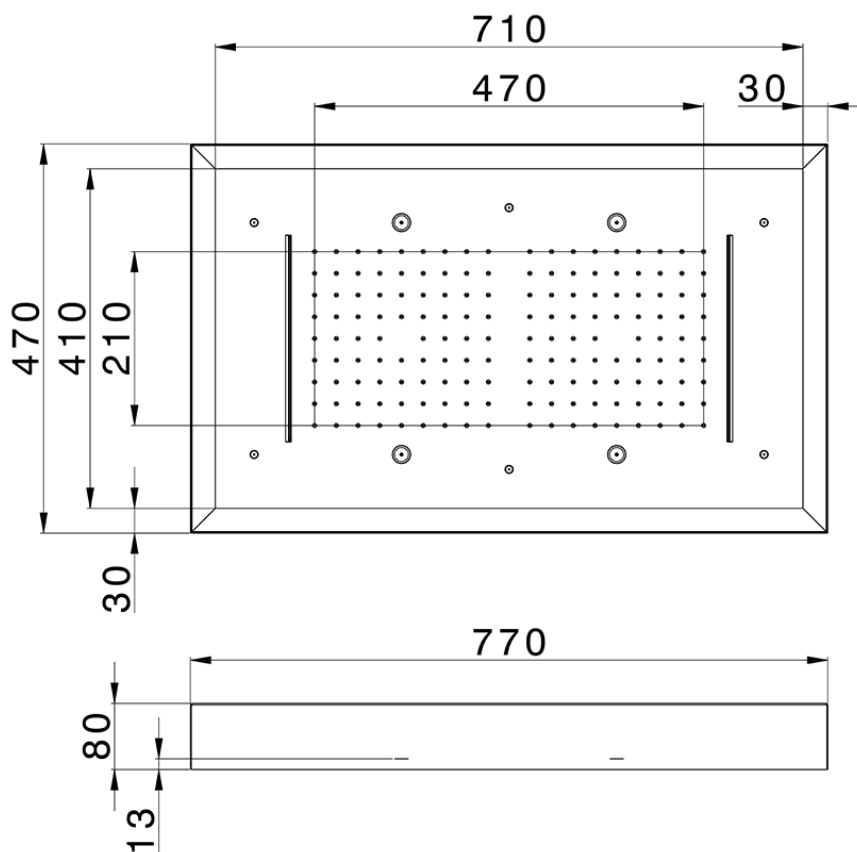

770x470 mm Chromotherapy Ceiling showerhead WELLNESS_ZS0C0185

ZS0C0185

<https://en.cisal.it/770x470-mm-chromotherapy-ceiling-showerhead-wellness-zs0c0185>

2026-06-14