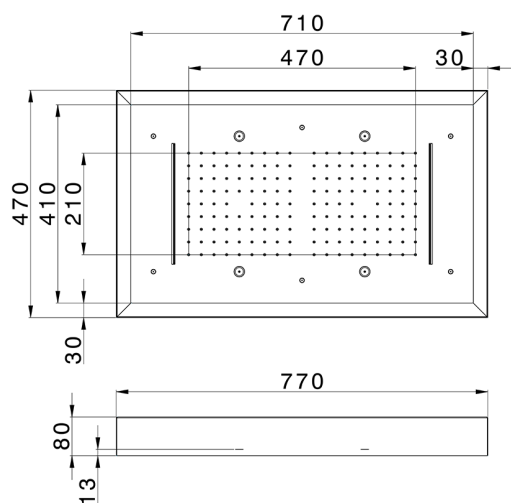

770x470 mm Chromotherapy Ceiling showerhead WELLNESS_ZS0C0185

MODEL **ZS0C0185**

770x470 mm Chromotherapy Ceiling showerhead, with white cover, rain, spraying functions, waterfall, chromotherapy functions, concealed push-button panel, Stainless Steel