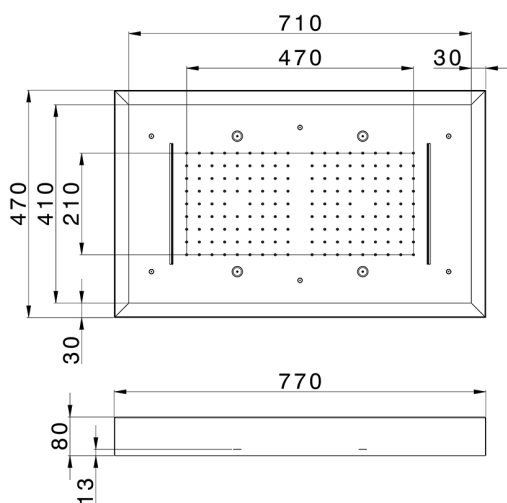

770x470 mm Chromotherapy Ceiling showerhead WELLNESS_ZS0C0185

MODEL **ZS0C0185**

770x470 mm Chromotherapy Ceiling showerhead, with white cover, rain, spraying functions, waterfall, chromotherapy functions, concealed push-button panel, Stainless Steel