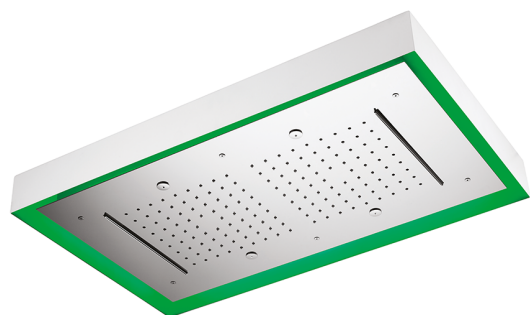

770x470 mm Chromotherapy Ceiling showerhead WELLNESS_ZS0C0185

MODEL **ZS0C0185**

770x470 mm Chromotherapy Ceiling showerhead, with white cover, rain, spraying functions, waterfall, chromotherapy functions, concealed push-button panel, Stainless Steel

AVAILABLE FINISHINGS

-  **D1** D1 Brushed Inox
-  **40** 40 Matt Black
-  **4Q** 4Q Matt White
-  **D2** D2 Polished Inox

CHARACTERISTICS

2026-04-26