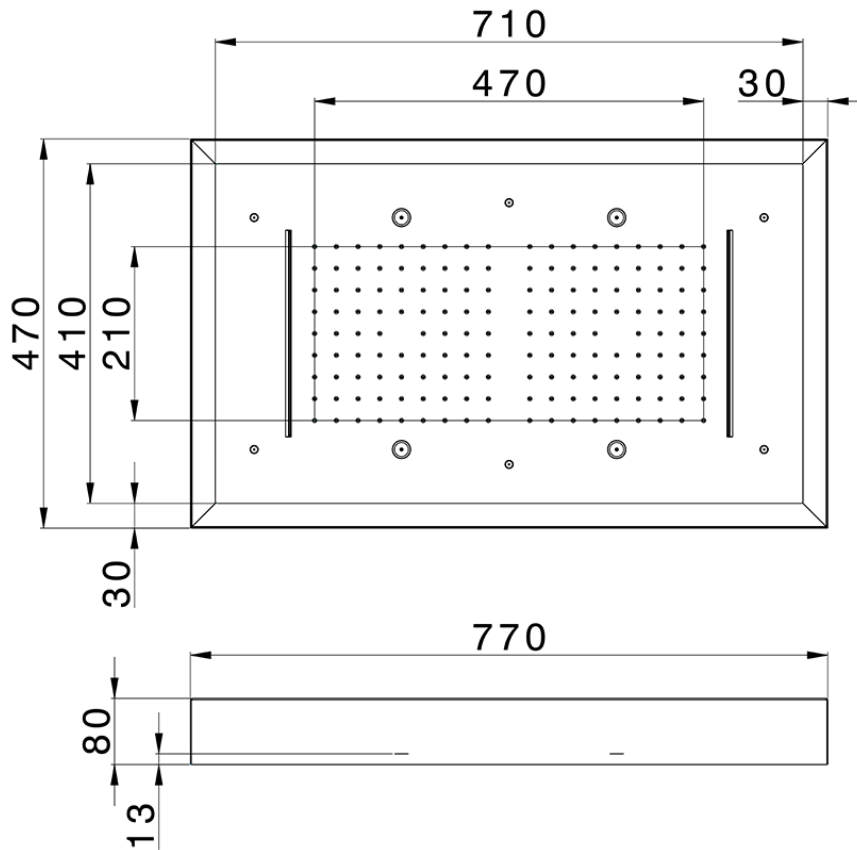

770x470 mm Chromotherapy Ceiling showerhead WELLNESS_ZS0C0185

ZS0C0185

<https://en.cisal.it/770x470-mm-chromotherapy-ceiling-showerhead-wellness-zs0c0185>

2026-06-14