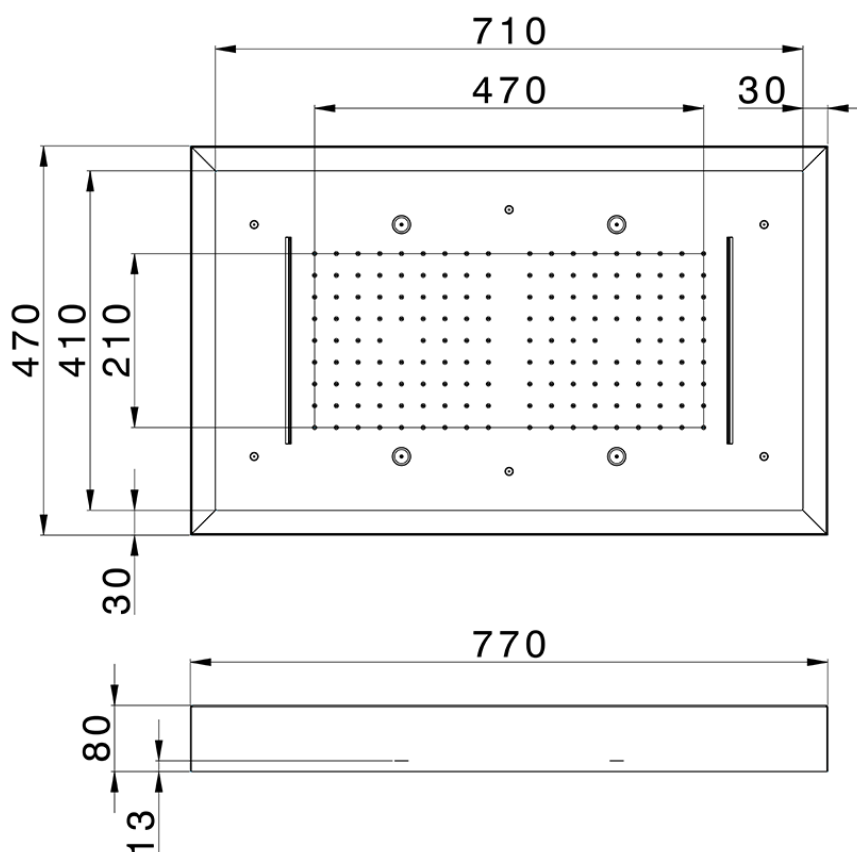

**770x470 mm Chromotherapy Ceiling showerhead WELLNESS\_ZS0C0185**

ZS0C0185

<https://en.cisal.it/770x470-mm-chromotherapy-ceiling-showerhead-wellness-zs0c0185>

2026-06-13