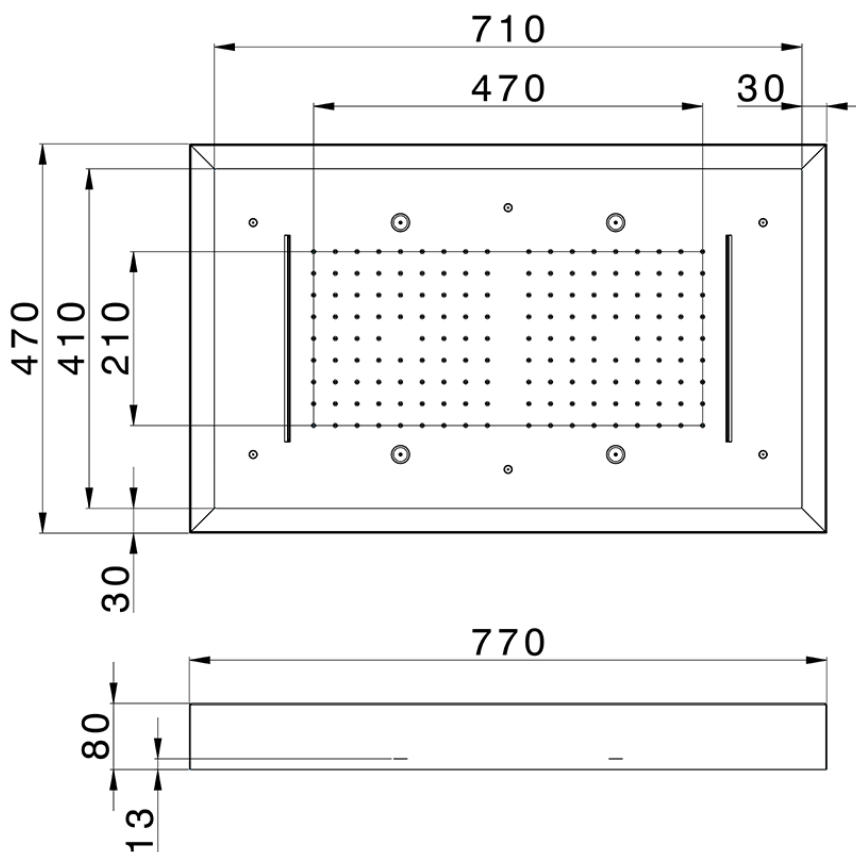

770x470 mm Chromotherapy Ceiling showerhead WELLNESS_ZS0C0185

ZS0C0185

<https://en.cisal.it/770x470-mm-chromotherapy-ceiling-showerhead-wellness-zs0c0185>

2026-05-17