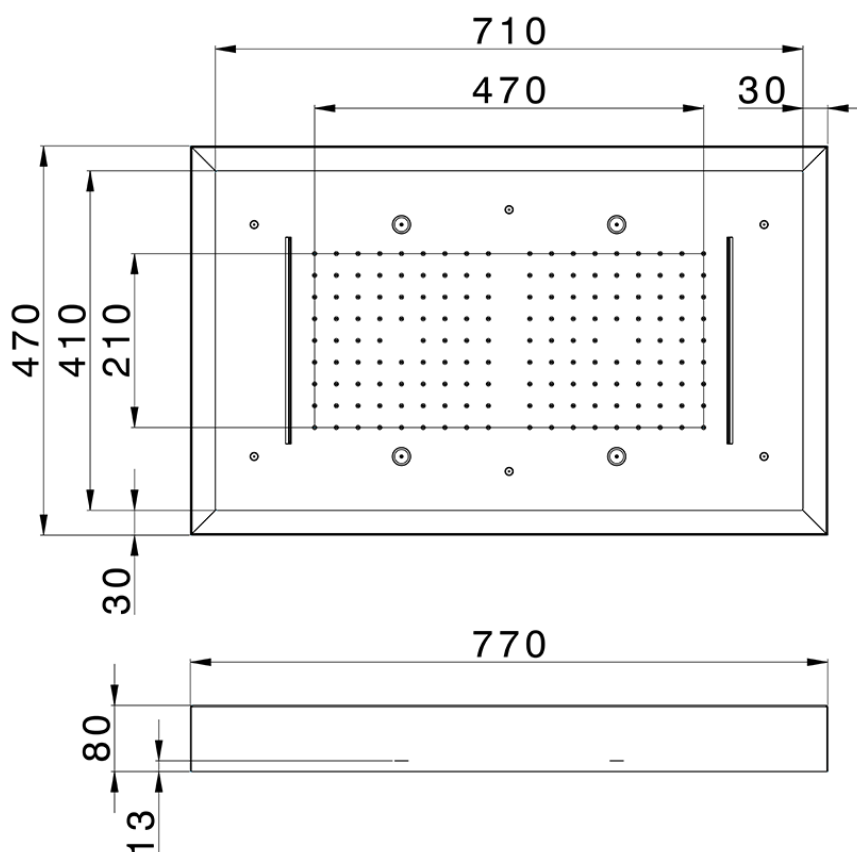

**770x470 mm Chromotherapy Ceiling showerhead WELLNESS\_ZS0C0185**

ZS0C0185

<https://en.cisal.it/770x470-mm-chromotherapy-ceiling-showerhead-wellness-zs0c0185>

2026-04-26