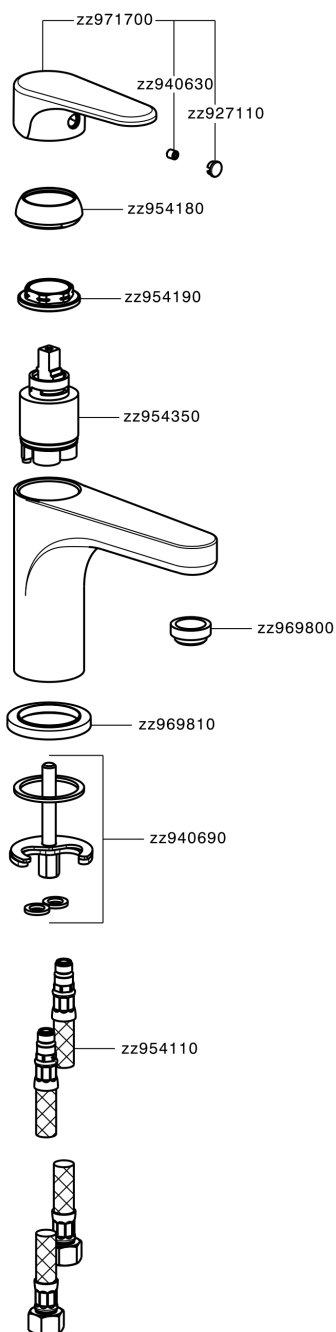

## Single lever 'large' washbasin mixer ALMA\_A3000500

A3000500

<https://en.cisal.it/single-lever-large-washbasin-mixer-agma-a3000500>

2026-04-30