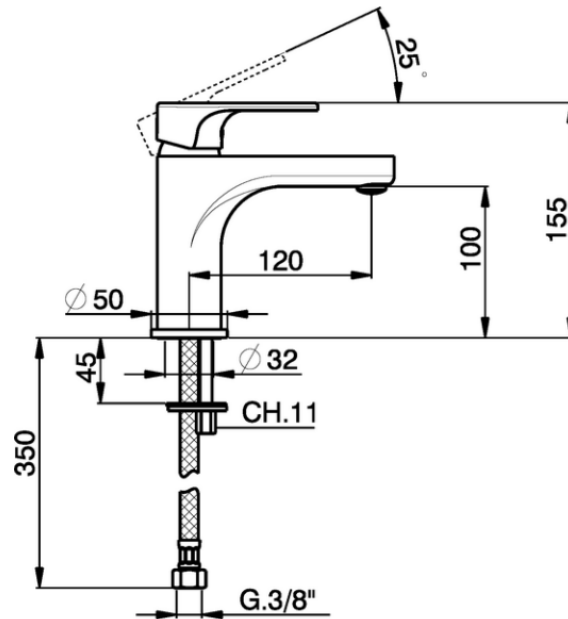

Single lever 'large' washbasin mixer ALMA_A3000500

A3000500

<https://en.cisal.it/single-lever-large-washbasin-mixer-alma-a3000500>

2026-06-14