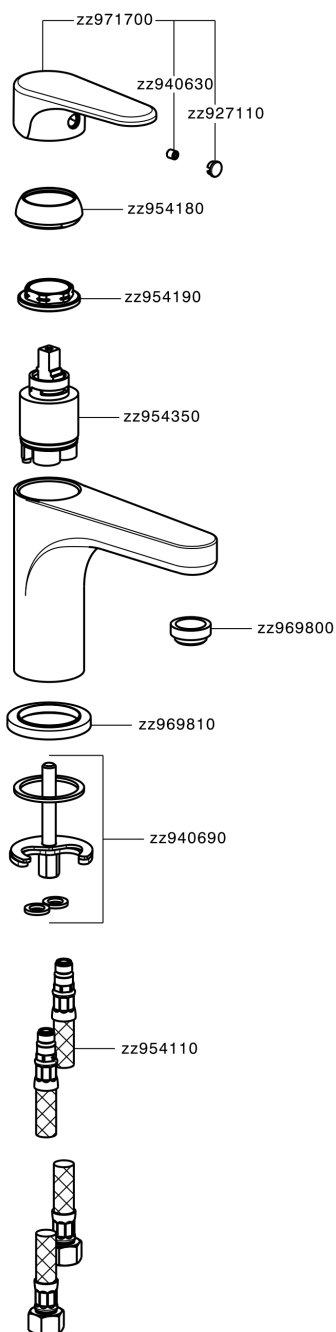

Single lever 'large' washbasin mixer ALMA_A3000500

A3000500

<https://en.cisal.it/single-lever-large-washbasin-mixer-agma-a3000500>

2026-04-09