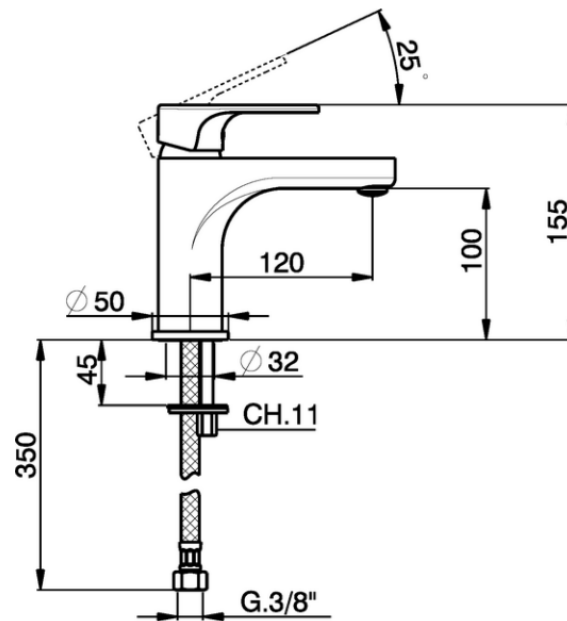

## Single lever 'large' washbasin mixer ALMA\_A3000500

A3000500

<https://en.cisal.it/single-lever-large-washbasin-mixer-alma-a3000500>

2026-04-29