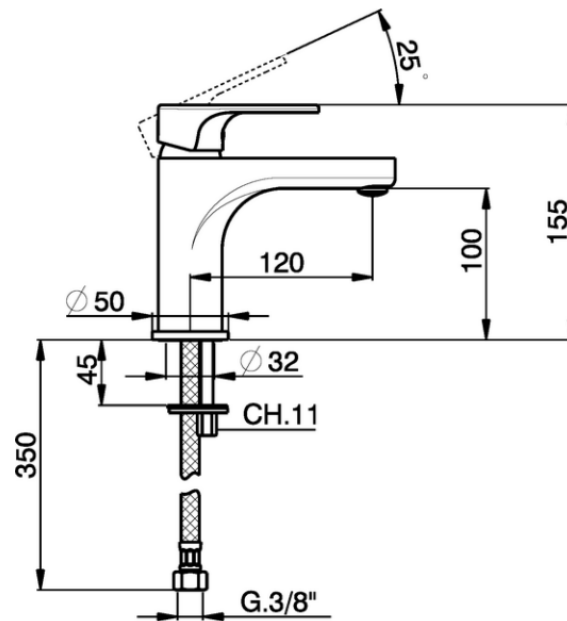

Single lever 'large' washbasin mixer ALMA_A3000500

A3000500

<https://en.cisal.it/single-lever-large-washbasin-mixer-alma-a3000500>

2026-06-13