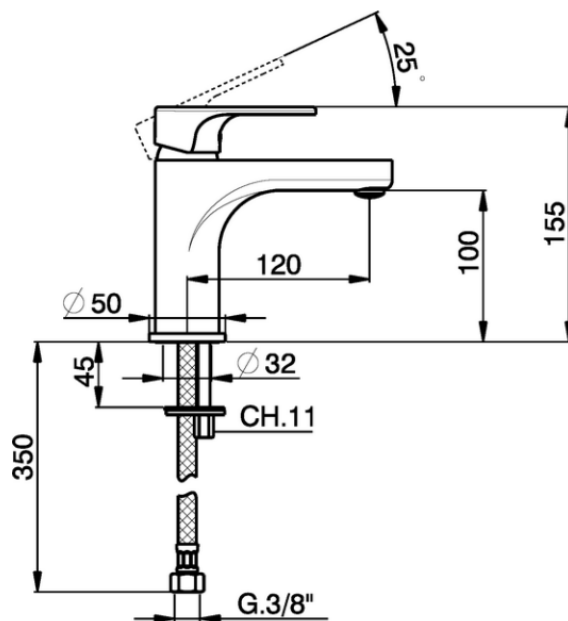

## Single lever 'large' washbasin mixer ALMA\_A3000500

A3000500

<https://en.cisal.it/single-lever-large-washbasin-mixer-alma-a3000500>

2026-05-20