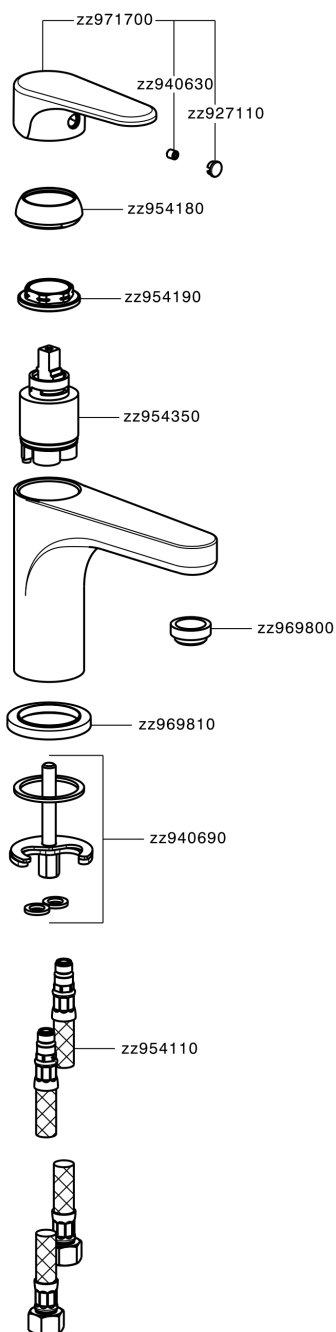

## Single lever 'large' washbasin mixer ALMA\_A3000500

A3000500

<https://en.cisal.it/single-lever-large-washbasin-mixer-agma-a3000500>

2026-06-14