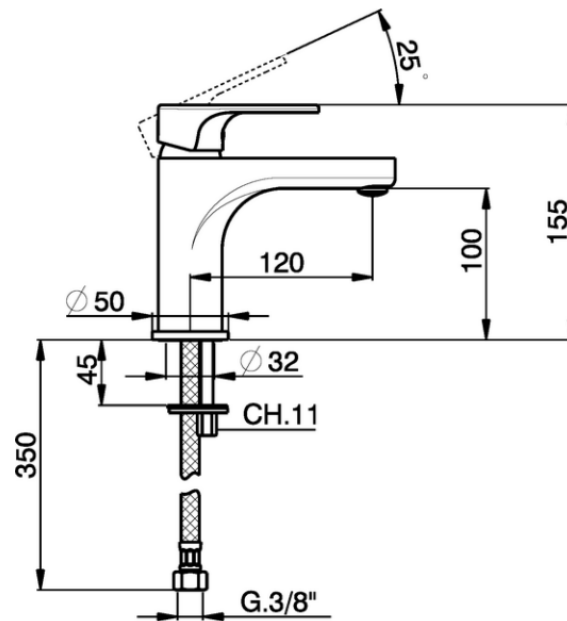

Single lever 'large' washbasin mixer ALMA_A3000500

A3000500

<https://en.cisal.it/single-lever-large-washbasin-mixer-alma-a3000500>

2026-04-09