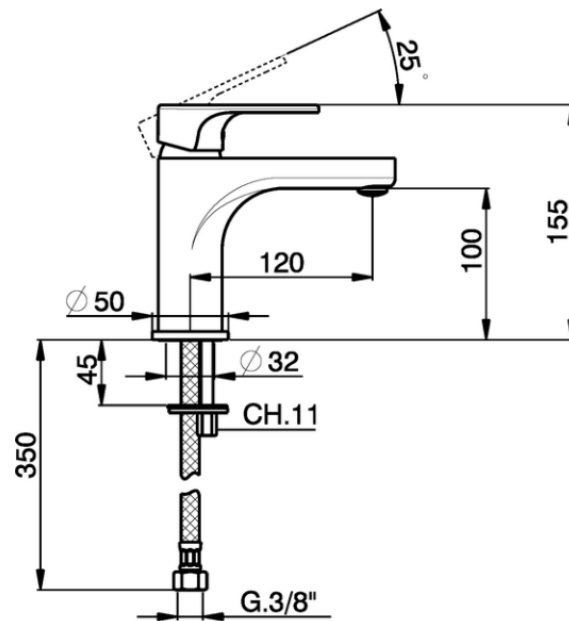

## Single lever 'large' washbasin mixer ALMA\_A3000500

A3000500

<https://en.cisal.it/single-lever-large-washbasin-mixer-alma-a3000500>

2026-04-30