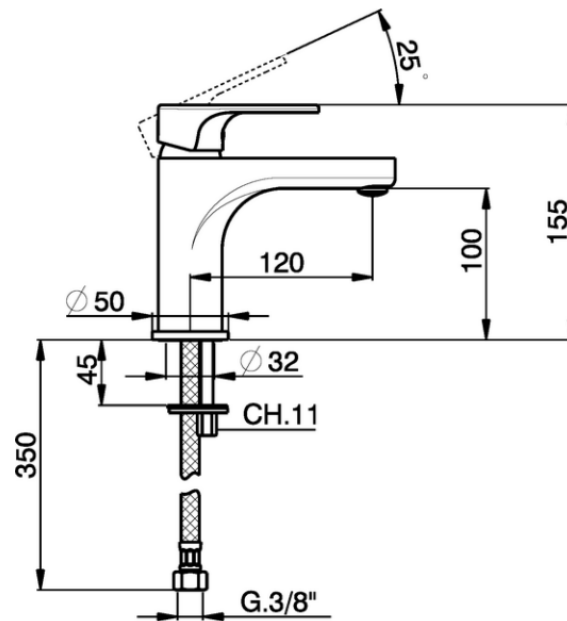

## Single lever 'large' washbasin mixer ALMA\_A3000500

A3000500

<https://en.cisal.it/single-lever-large-washbasin-mixer-alma-a3000500>

2026-05-20