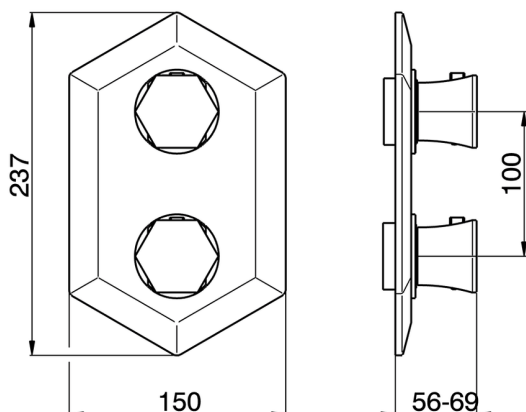

Exposed part for con.thermo.shower mixer, 3-outlet **CHERIE_CE019200**

MODEL **CE019200**

Exposed part for con.thermo.shower mixer, 3-outlet, with 3 outlet deviator, without concealed part, for item ZA019200

AVAILABLE FINISHINGS

-  **21** 21 Chrome
-  **24** 24 Gold
-  **2B** 2B Polished Nickel
-  **2P** 2P Rose Gold

CHARACTERISTICS

Installation **Concealed**
 Required concealed parts **ZA019200**

Thermostatic

AVAILABLE FINISHINGS

04 04 Without finishing

CHARACTERISTICS

Concealed **1**
 Cartridge Spare Parts **24.04A.PP**

8x20 Plus P Thermostatic Valve

Piastra/Plate/Plaque/Platte/Placa

2-3mm: XX 25-40 YY 76-91

10mm: XX 21-34 YY 70-83