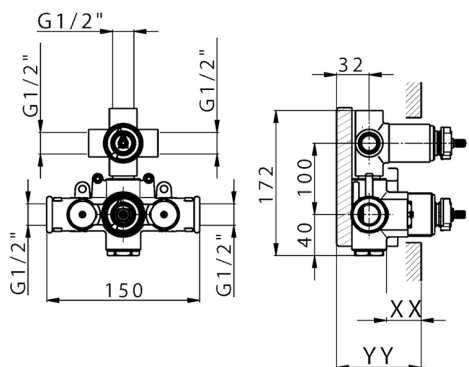

AVAILABLE FINISHINGS

04 04 Without finishing

CHARACTERISTICS

Concealed **1**
 Cartridge Spare Parts **24.04A.PP**

8x20 Plus P Thermostatic Valve

Piastra/Plate/Plaque/Platte/Placa

2-3mm: XX 25-40 YY 76-91

10mm: XX 21-34 YY 70-83