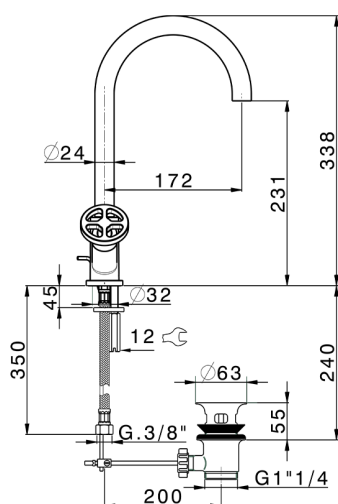

Washbasin mixer GRACE_MN000520

MODEL **MN000520**

Washbasin mixer, with automatic 1"1/4 automatic pop-up waste, G.3/8" stainless steel flexible hoses

AVAILABLE FINISHINGS

-  **21** 21 Chrome
-  **2F** 2F Brushed Nickel
-  **2W** 2W Brushed Gold
-  **5H** 5H Dark Brass Brushed
-  **5L** 5L Brushed Black Titanium
-  **6T** 6T Chrome/Matt Black