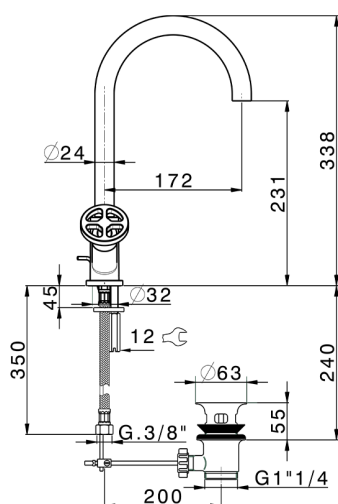

## Washbasin mixer GRACE\_MN000520

MODEL **MN000520**

Washbasin mixer, with automatic 1"1/4 automatic pop-up waste, G.3/8" stainless steel flexible hoses