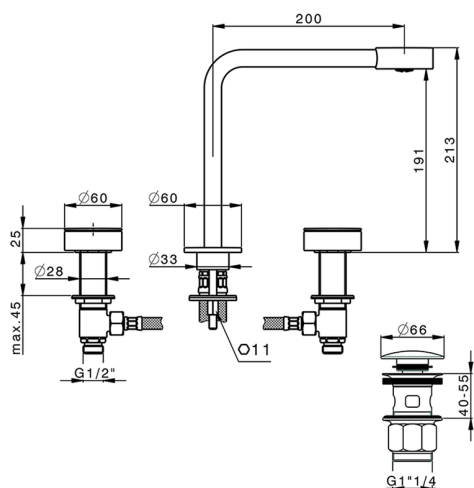

## Washbasin 3-holes mixer SLIM\_SM001060

MODEL **SM001060**

Washbasin 3-holes mixer, with 1"1/4 Click Clack waste

## Washbasin 3-holes mixer SLIM\_SM001060

SM001060

<https://en.cisal.it/washbasin-3-holes-mixer-slim-sm001060>

2026-07-03