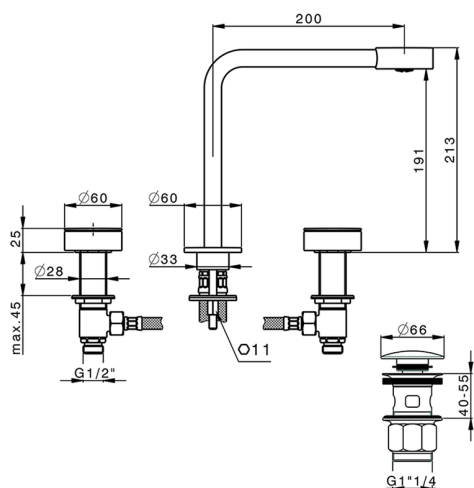

Washbasin 3-holes mixer SLIM_SM001060

MODEL **SM001060**

Washbasin 3-holes mixer, with 1"1/4 Click Clack waste

AVAILABLE FINISHINGS

-  **40** 40 Matt Black
-  **4Q** 4Q Matt White
-  **6T** 6T Chrome/Matt Black
-  **7D** 7D Polished Nickel/Matt Black

CHARACTERISTICS

Washbasin 3-holes mixer SLIM_SM001060

SM001060

<https://en.cisal.it/washbasin-3-holes-mixer-slim-sm001060>

2026-06-13