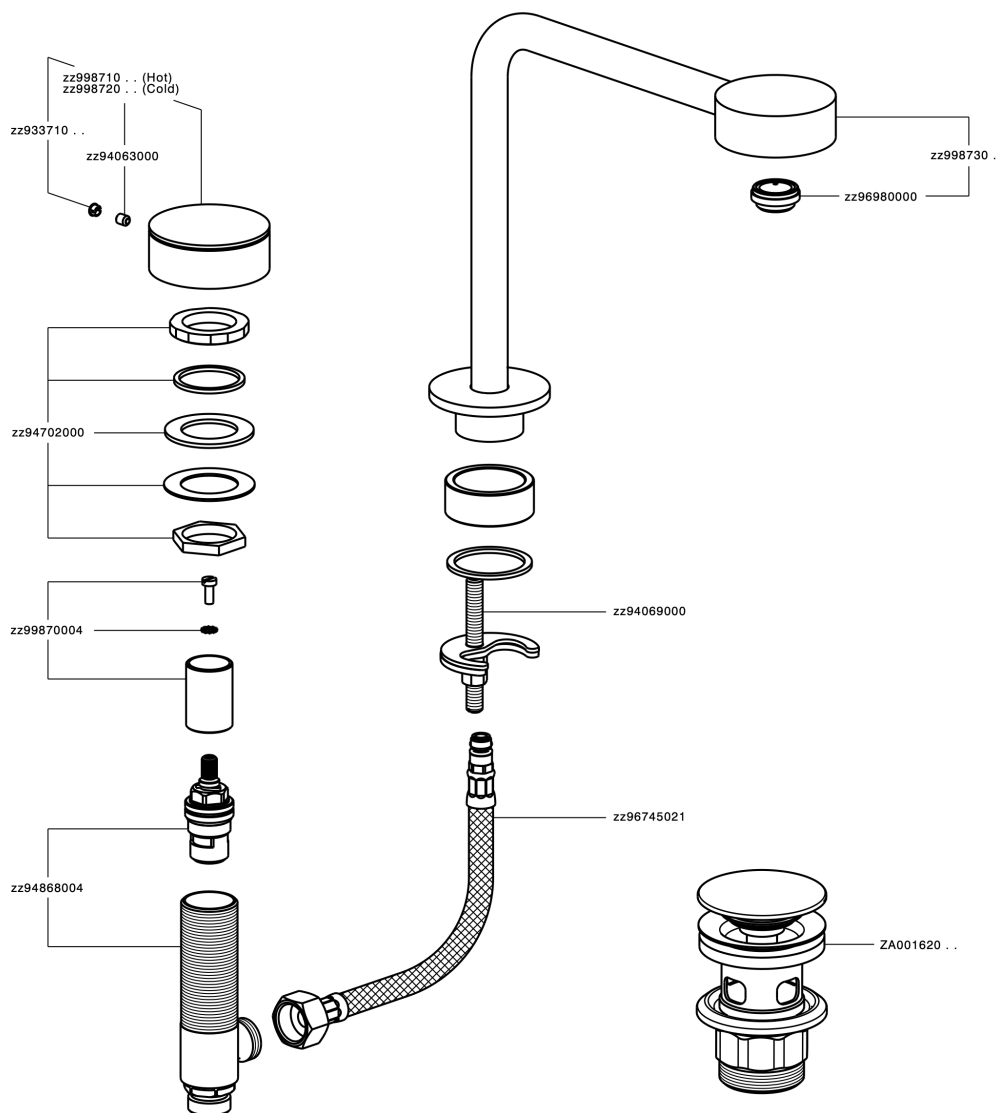

Washbasin 3-holes mixer SLIM_SM001060

MODEL **SM001060**

Washbasin 3-holes mixer, with 1"1/4 Click Clack waste

AVAILABLE FINISHINGS

-  **40** 40 Matt Black
-  **4Q** 4Q Matt White
-  **6T** 6T Chrome/Matt Black
-  **7D** 7D Polished Nickel/Matt Black

CHARACTERISTICS

Washbasin 3-holes mixer SLIM_SM001060

SM001060

<https://en.cisal.it/washbasin-3-holes-mixer-slim-sm001060>

2026-06-13