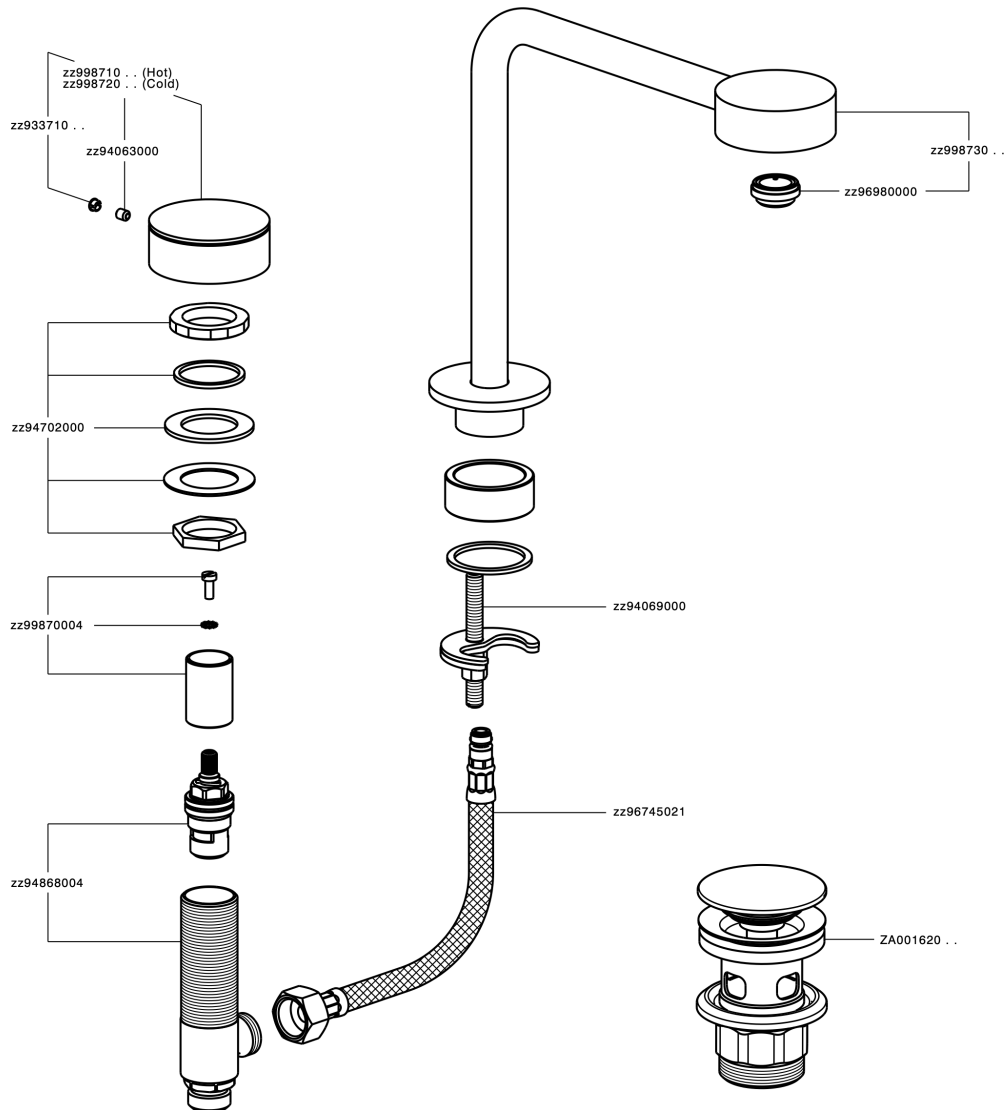

## Washbasin 3-holes mixer SLIM\_SM001060

MODEL **SM001060**

Washbasin 3-holes mixer, with 1"1/4 Click Clack waste

## Washbasin 3-holes mixer SLIM\_SM001060

SM001060

<https://en.cisal.it/washbasin-3-holes-mixer-slim-sm001060>

2026-07-03