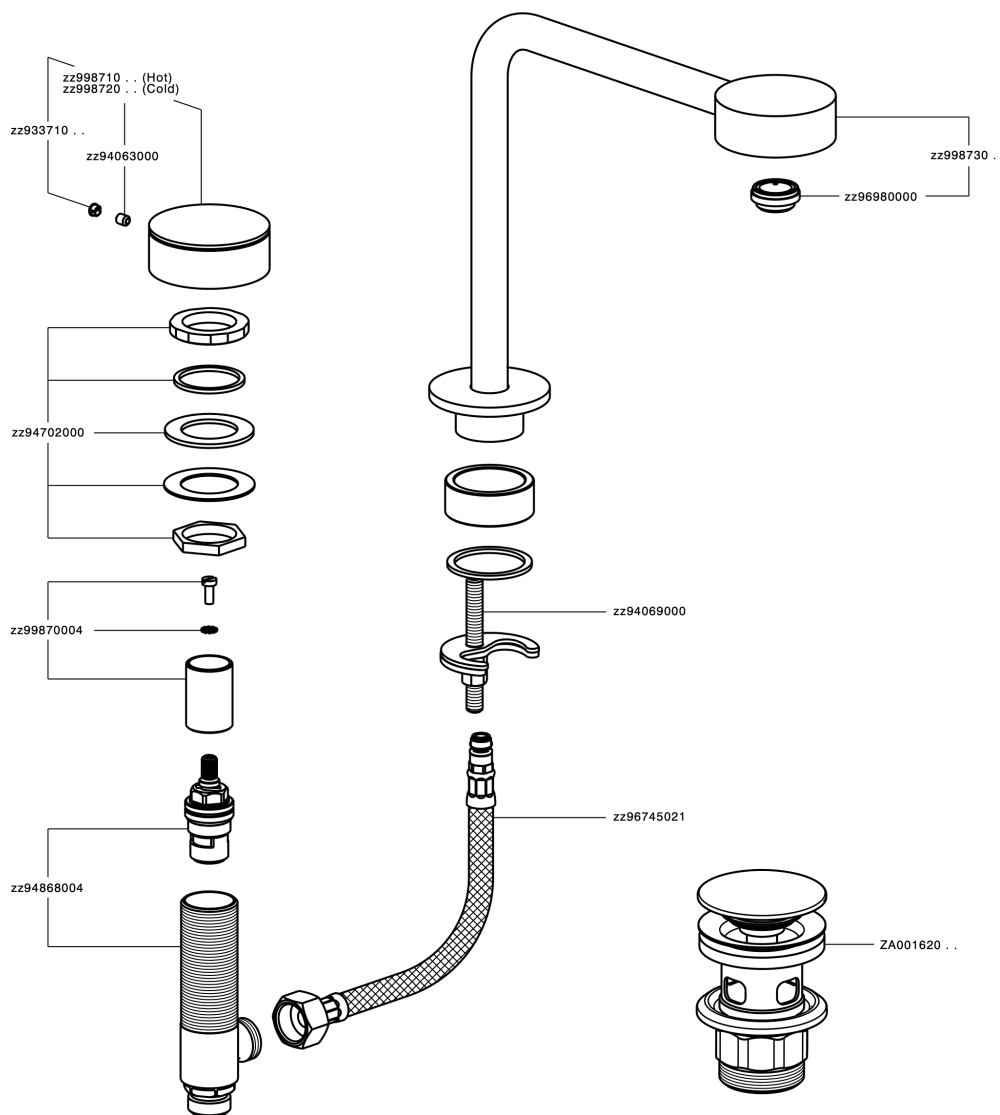

Washbasin 3-holes mixer SLIM_SM001060

SM001060

<https://en.cisal.it/washbasin-3-holes-mixer-slim-sm001060>

2026-05-17