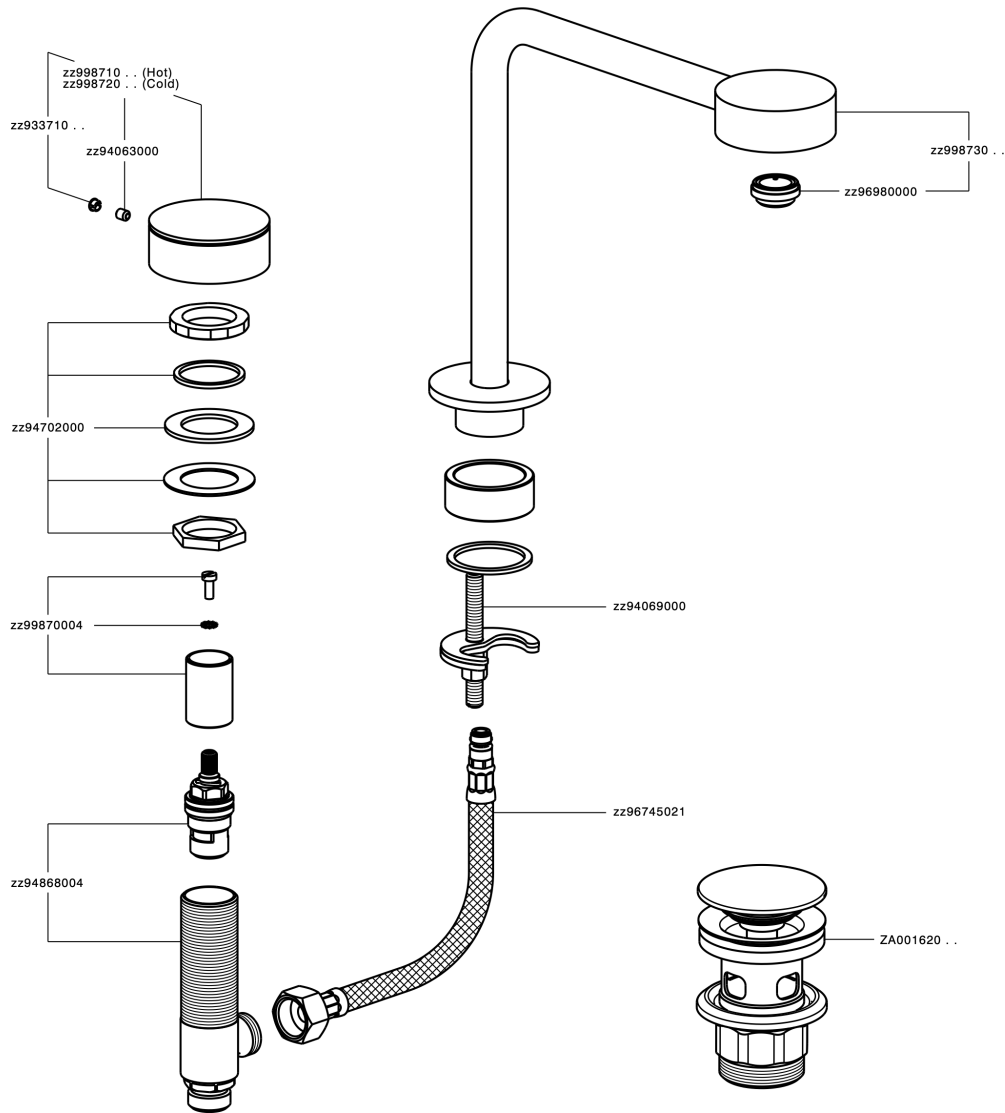

Washbasin 3-holes mixer SLIM_SM001060

SM001060

<https://en.cisal.it/washbasin-3-holes-mixer-slim-sm001060>

2026-05-17