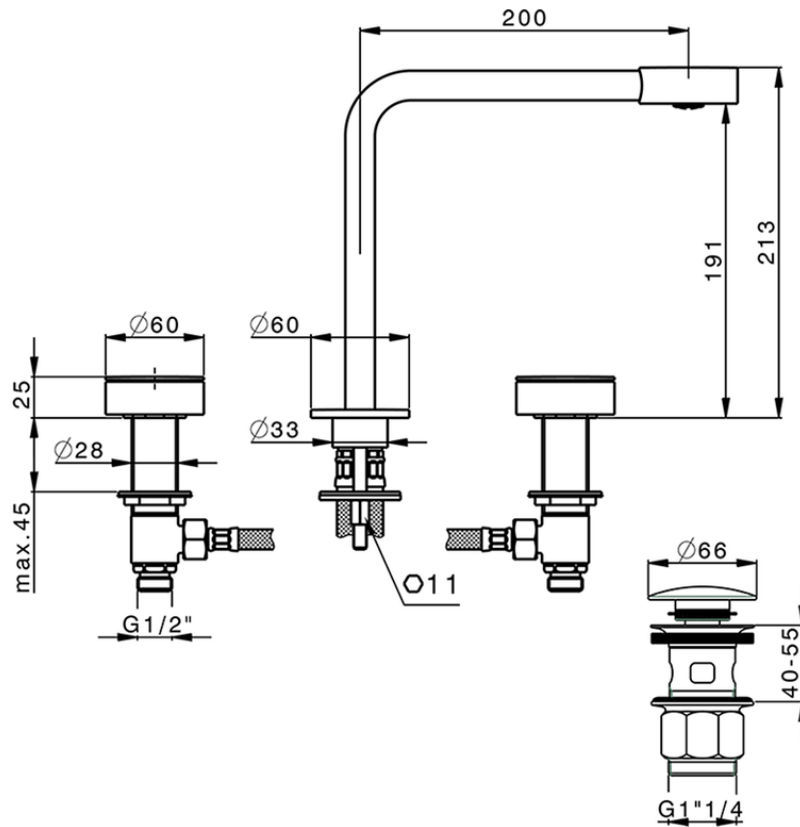

Washbasin 3-holes mixer SLIM_SM001060

SM001060

<https://en.cisal.it/washbasin-3-holes-mixer-slim-sm001060>

2026-04-26