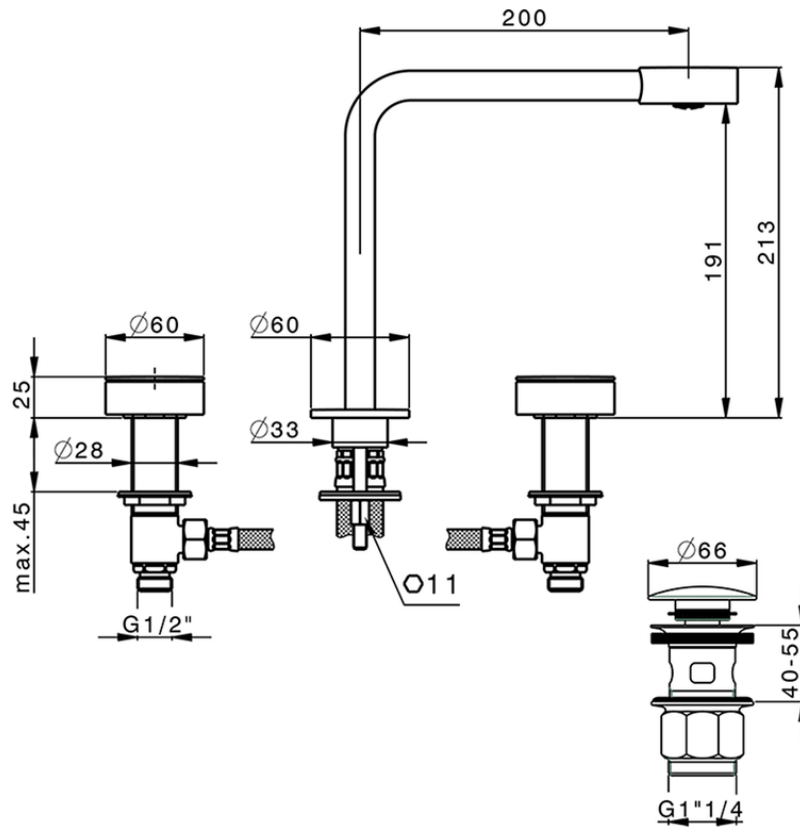

## Washbasin 3-holes mixer SLIM\_SM001060

SM001060

<https://en.cisal.it/washbasin-3-holes-mixer-slim-sm001060>

2026-05-17