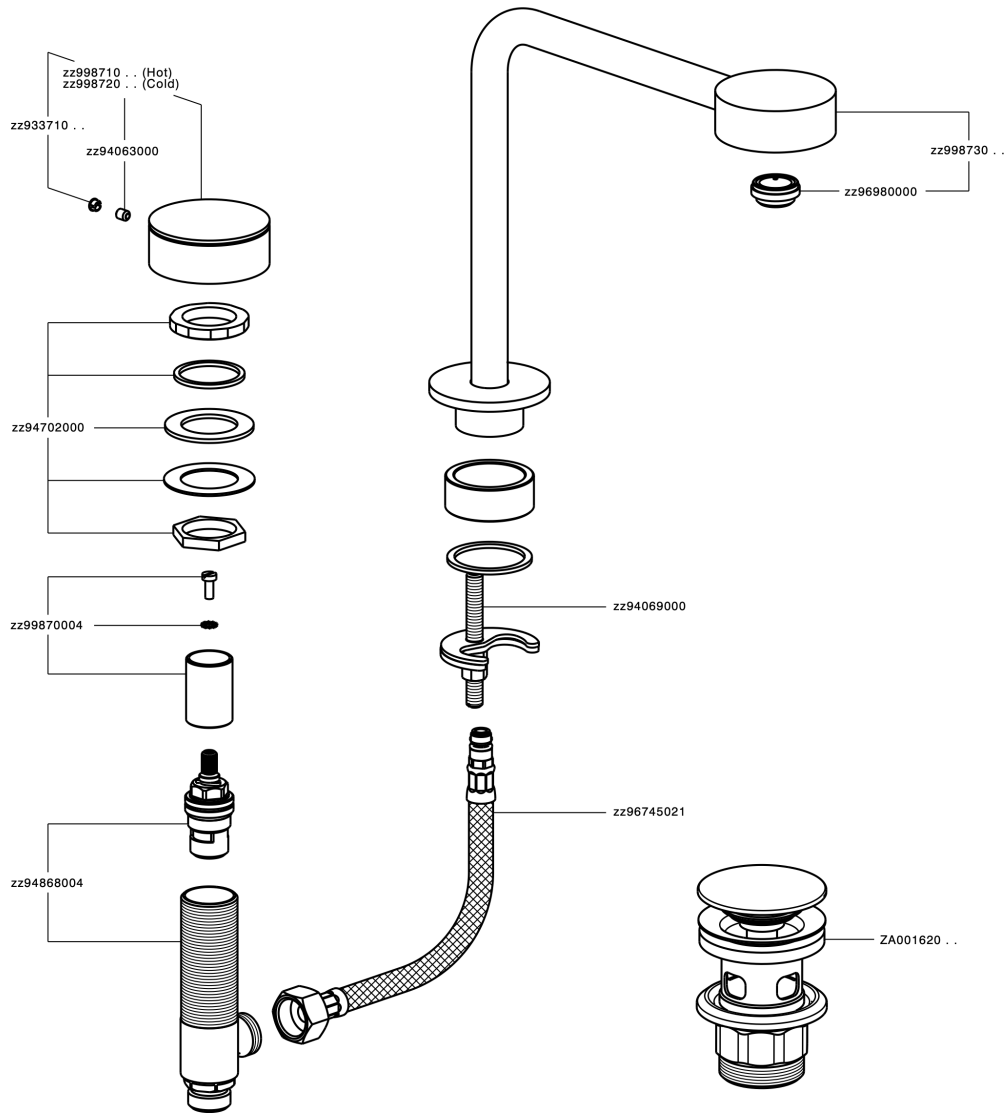

## Washbasin 3-holes mixer SLIM\_SM001060

MODEL **SM001060**

Washbasin 3-holes mixer, with 1"1/4 Click Clack waste

## Washbasin 3-holes mixer SLIM\_SM001060

SM001060

<https://en.cisal.it/washbasin-3-holes-mixer-slim-sm001060>

2026-06-14