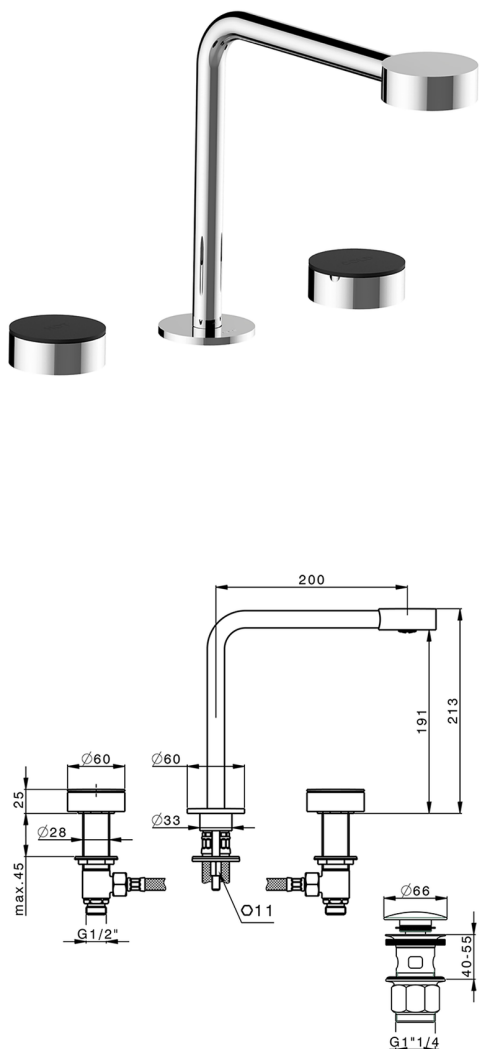

## Washbasin 3-holes mixer SLIM\_SM001060

MODEL **SM001060**

Washbasin 3-holes mixer, with 1"1/4 Click Clack waste

### AVAILABLE FINISHINGS

-  **40** 40 Matt Black
-  **4Q** 4Q Matt White
-  **6T** 6T Chrome/Matt Black
-  **7D** 7D Polished Nickel/Matt Black

## Washbasin 3-holes mixer SLIM\_SM001060

SM001060

<https://en.cisal.it/washbasin-3-holes-mixer-slim-sm001060>

2026-04-26