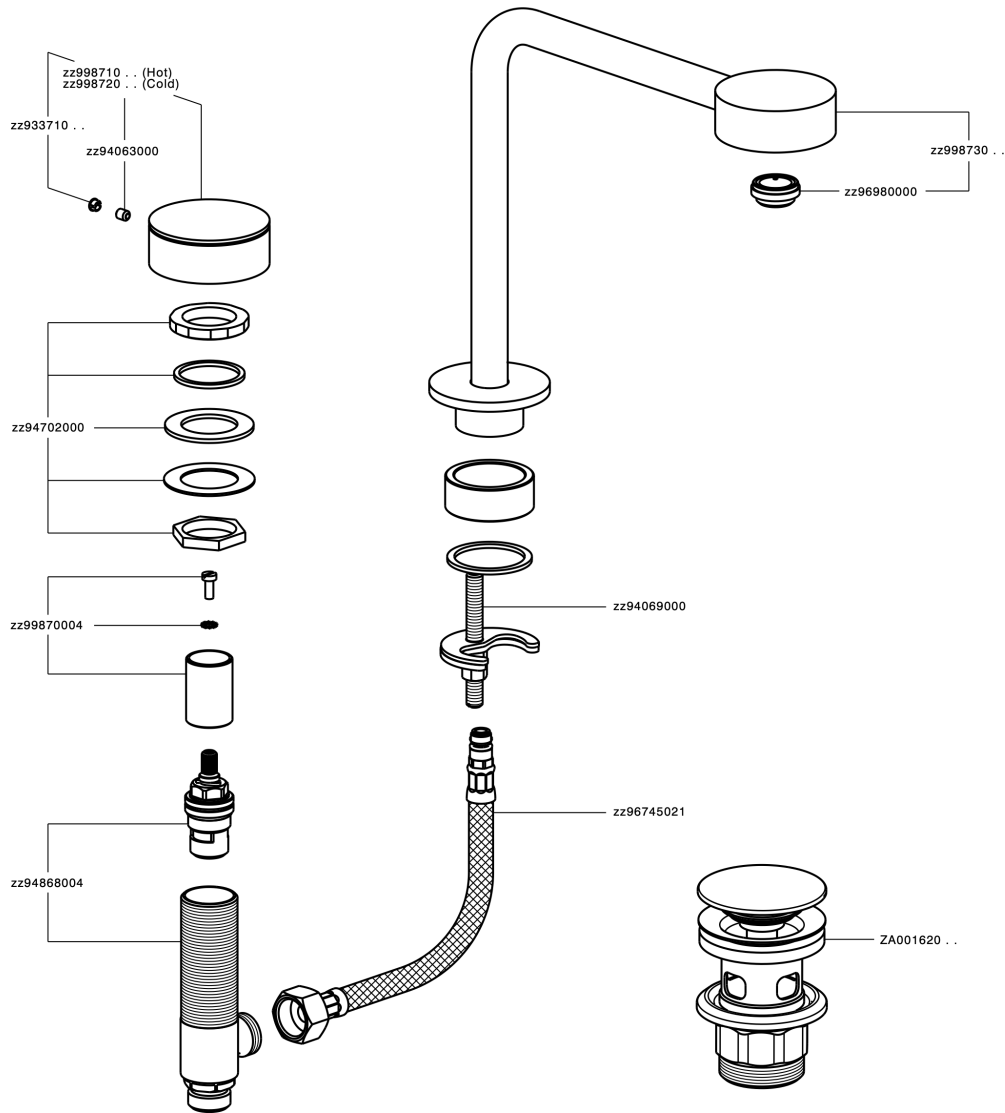

## Washbasin 3-holes mixer SLIM\_SM001060

SM001060

<https://en.cisal.it/washbasin-3-holes-mixer-slim-sm001060>

2026-06-14