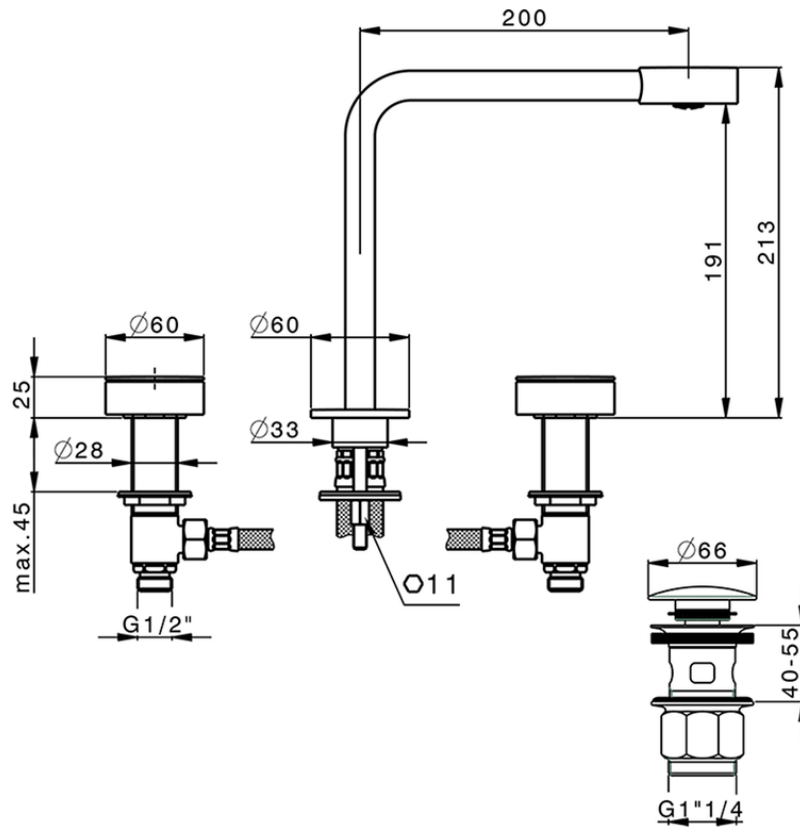

## Washbasin 3-holes mixer SLIM\_SM001060

SM001060

<https://en.cisal.it/washbasin-3-holes-mixer-slim-sm001060>

2026-04-26