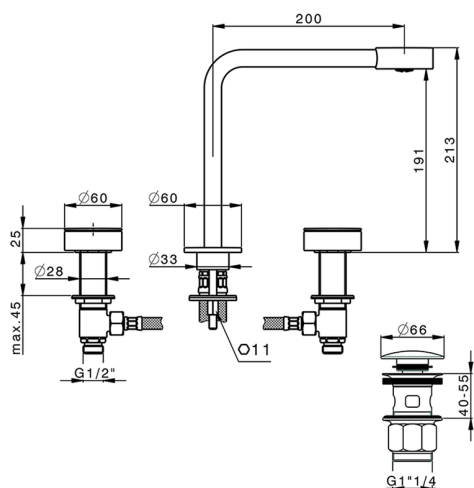

Washbasin 3-holes mixer SLIM_SM001060

MODEL **SM001060**

Washbasin 3-holes mixer, with 1"1/4 Click Clack waste

AVAILABLE FINISHINGS

- **40** 40 Matt Black
- **4Q** 4Q Matt White
- **6T** 6T Chrome/Matt Black
- **7D** 7D Polished Nickel/Matt Black

CHARACTERISTICS