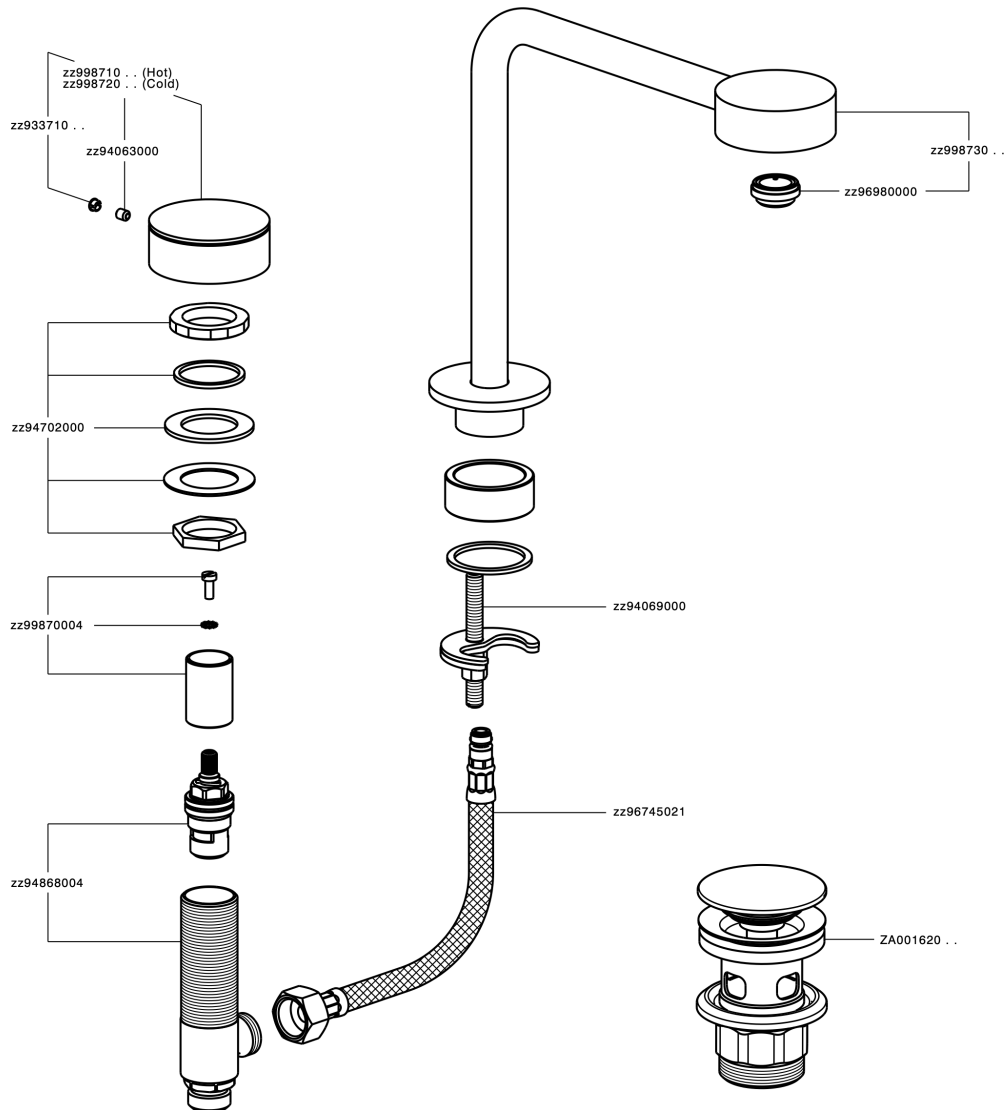

## Washbasin 3-holes mixer SLIM\_SM001060

MODEL **SM001060**

Washbasin 3-holes mixer, with 1"1/4 Click Clack waste

## Washbasin 3-holes mixer SLIM\_SM001060

SM001060

<https://en.cisal.it/washbasin-3-holes-mixer-slim-sm001060>

2026-04-26