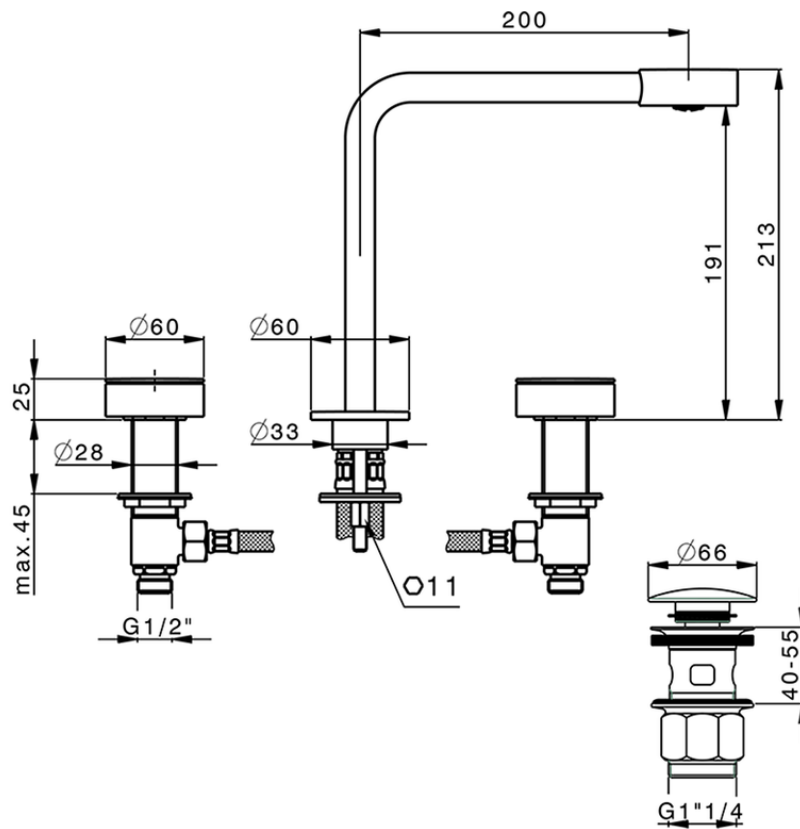

Washbasin 3-holes mixer SLIM_SM001060

SM001060

<https://en.cisal.it/washbasin-3-holes-mixer-slim-sm001060>

2026-06-13