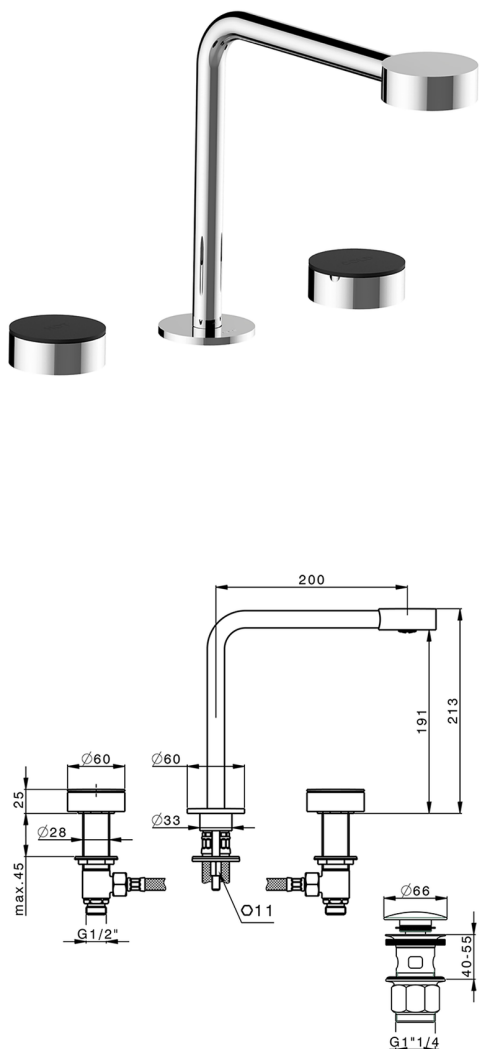

Washbasin 3-holes mixer SLIM_SM001060

MODEL **SM001060**

Washbasin 3-holes mixer, with 1"1/4 Click Clack waste

AVAILABLE FINISHINGS

-  **40** 40 Matt Black
-  **4Q** 4Q Matt White
-  **6T** 6T Chrome/Matt Black
-  **7D** 7D Polished Nickel/Matt Black

CHARACTERISTICS

Washbasin 3-holes mixer SLIM_SM001060

SM001060

<https://en.cisal.it/washbasin-3-holes-mixer-slim-sm001060>

2026-04-06