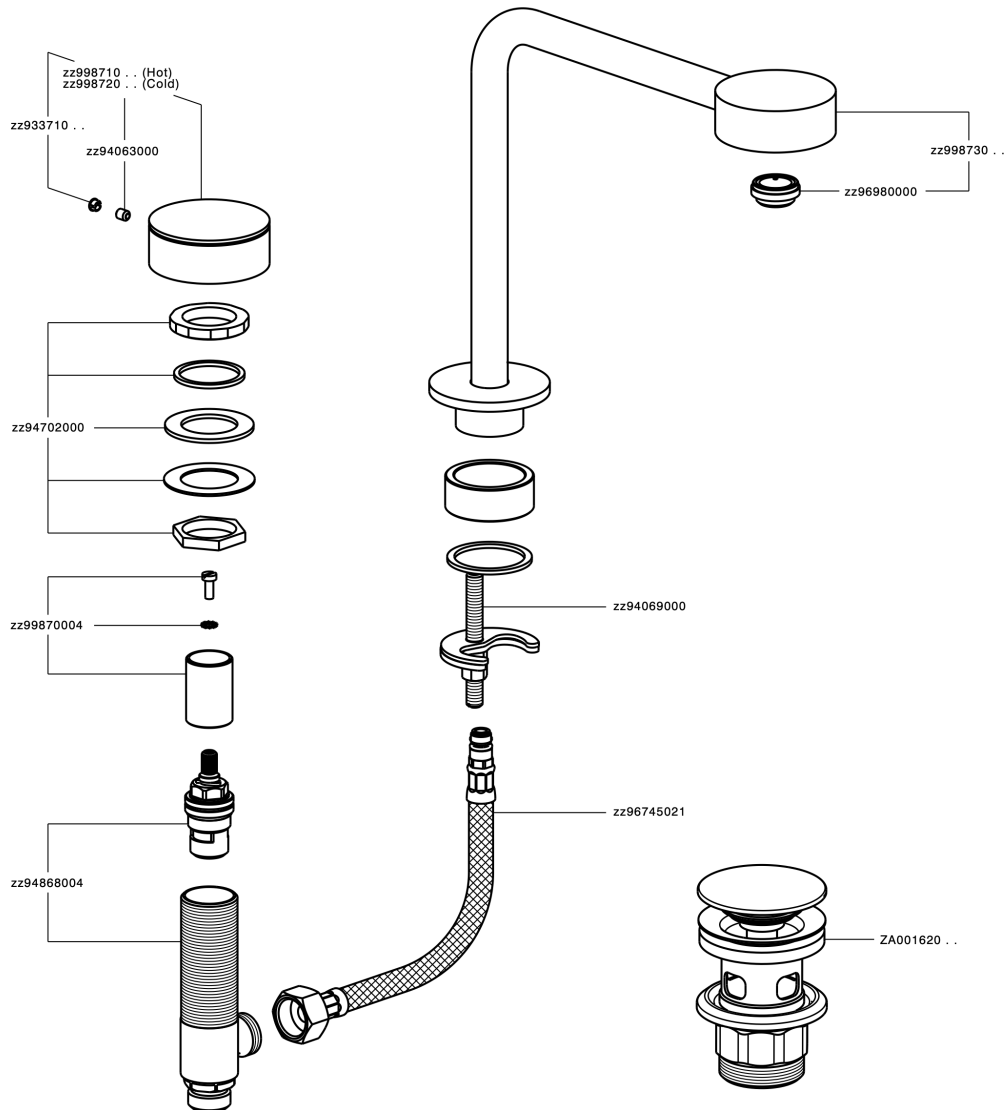

Washbasin 3-holes mixer SLIM_SM001060

MODEL **SM001060**

Washbasin 3-holes mixer, with 1"1/4 Click Clack waste

AVAILABLE FINISHINGS

-  **40** 40 Matt Black
-  **4Q** 4Q Matt White
-  **6T** 6T Chrome/Matt Black
-  **7D** 7D Polished Nickel/Matt Black

CHARACTERISTICS

Washbasin 3-holes mixer SLIM_SM001060

SM001060

<https://en.cisal.it/washbasin-3-holes-mixer-slim-sm001060>

2026-05-17