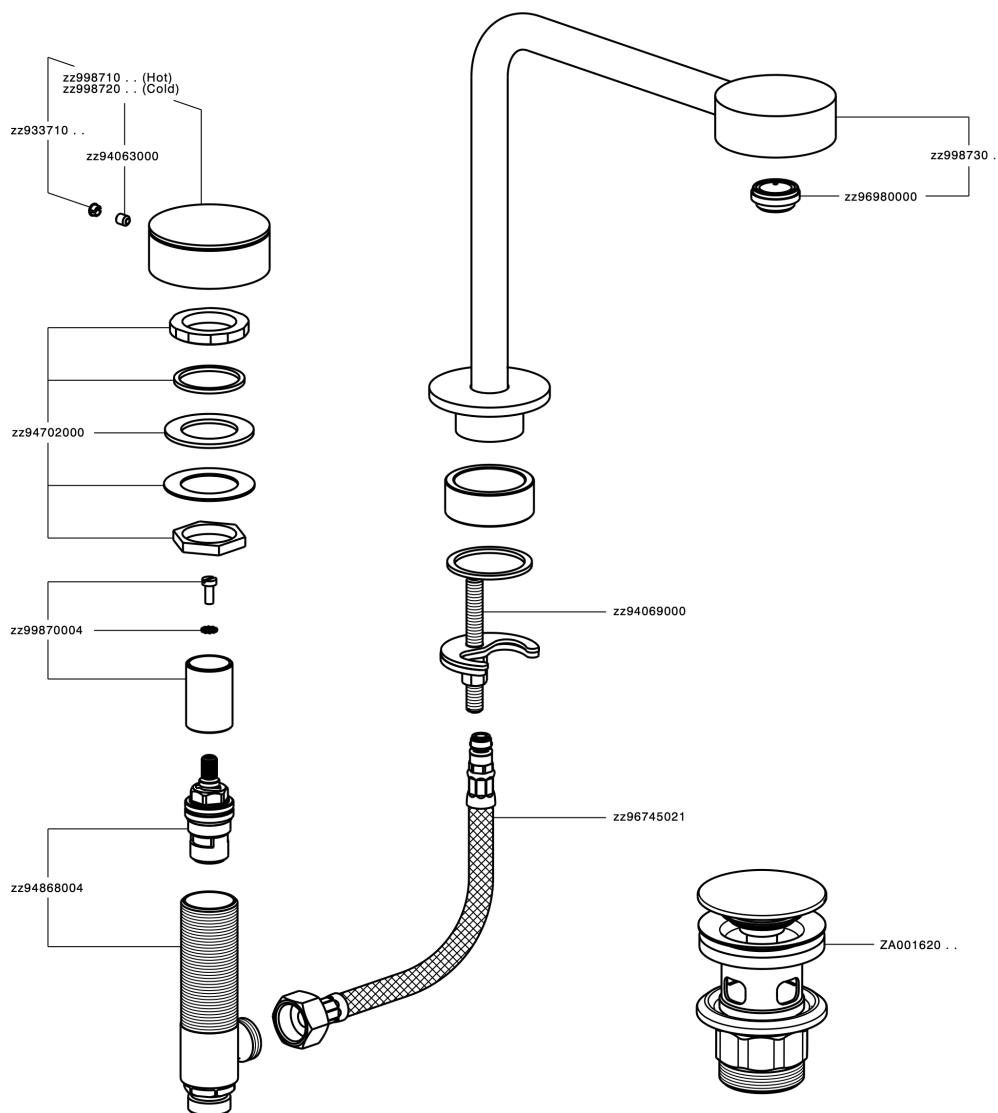

Washbasin 3-holes mixer SLIM_SM001060

MODEL **SM001060**

Washbasin 3-holes mixer, with 1"1/4 Click Clack waste

AVAILABLE FINISHINGS

-  **40** 40 Matt Black
-  **4Q** 4Q Matt White
-  **6T** 6T Chrome/Matt Black
-  **7D** 7D Polished Nickel/Matt Black

CHARACTERISTICS

Washbasin 3-holes mixer SLIM_SM001060

SM001060

<https://en.cisal.it/washbasin-3-holes-mixer-slim-sm001060>

2026-04-06