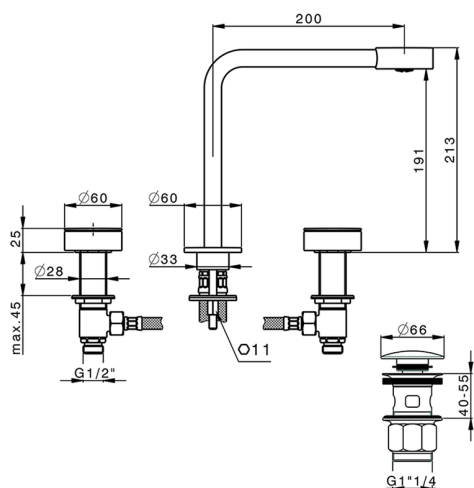

Washbasin 3-holes mixer SLIM_SM001060

MODEL **SM001060**

Washbasin 3-holes mixer, with 1"1/4 Click Clack waste

AVAILABLE FINISHINGS

-  **40** 40 Matt Black
-  **4Q** 4Q Matt White
-  **6T** 6T Chrome/Matt Black
-  **7D** 7D Polished Nickel/Matt Black

CHARACTERISTICS

Washbasin 3-holes mixer SLIM_SM001060

SM001060

<https://en.cisal.it/washbasin-3-holes-mixer-slim-sm001060>

2026-05-17