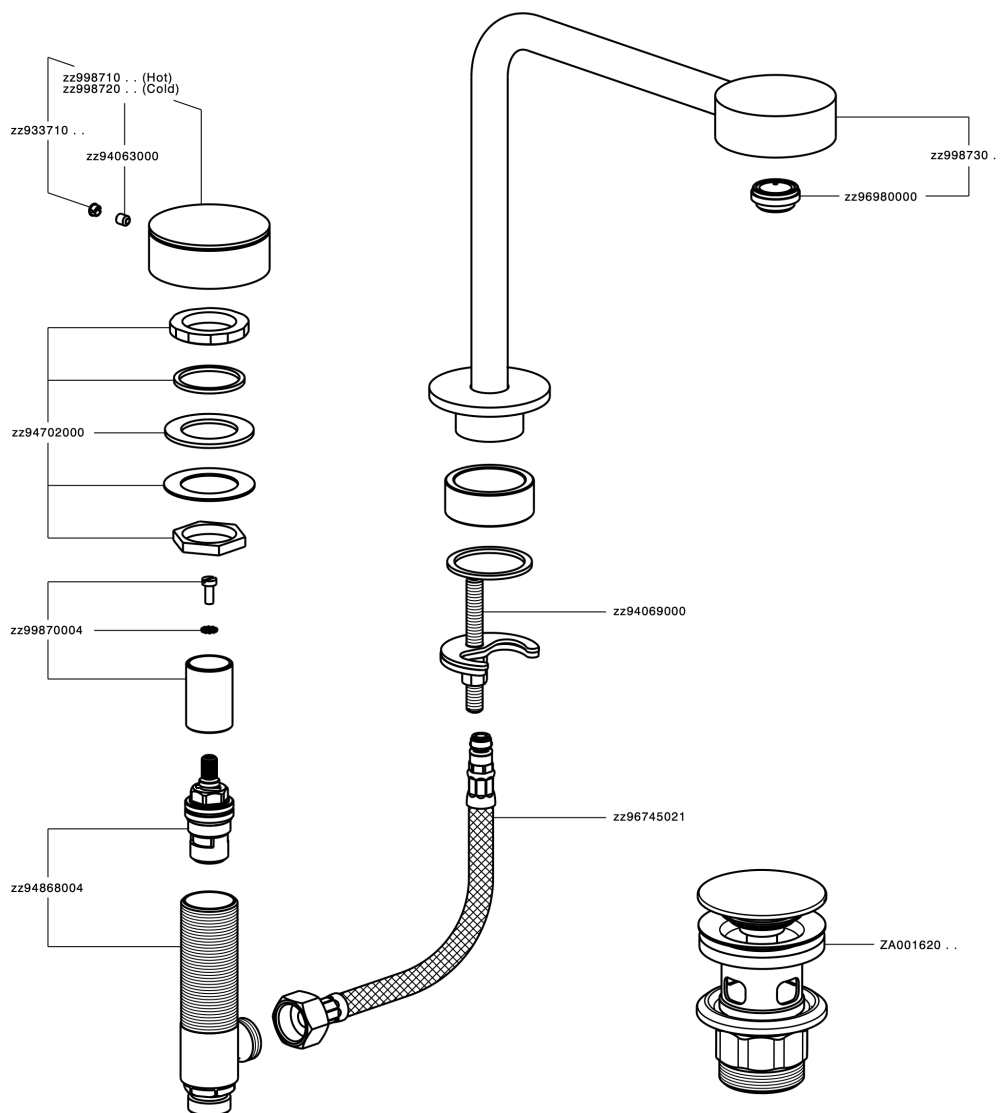

## Washbasin 3-holes mixer SLIM\_SM001060

SM001060

<https://en.cisal.it/washbasin-3-holes-mixer-slim-sm001060>

2026-06-13