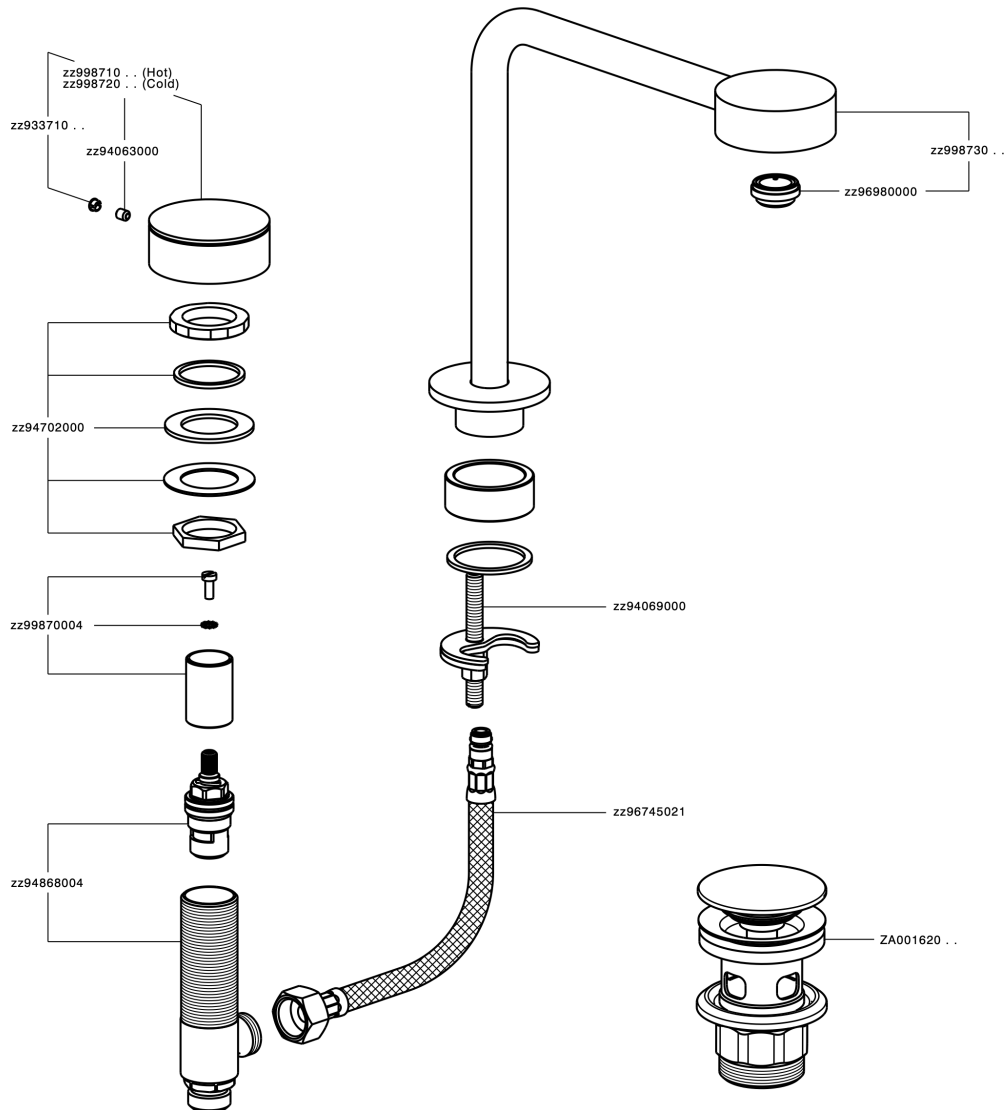

Washbasin 3-holes mixer SLIM_SM001060

SM001060

<https://en.cisal.it/washbasin-3-holes-mixer-slim-sm001060>

2026-04-06