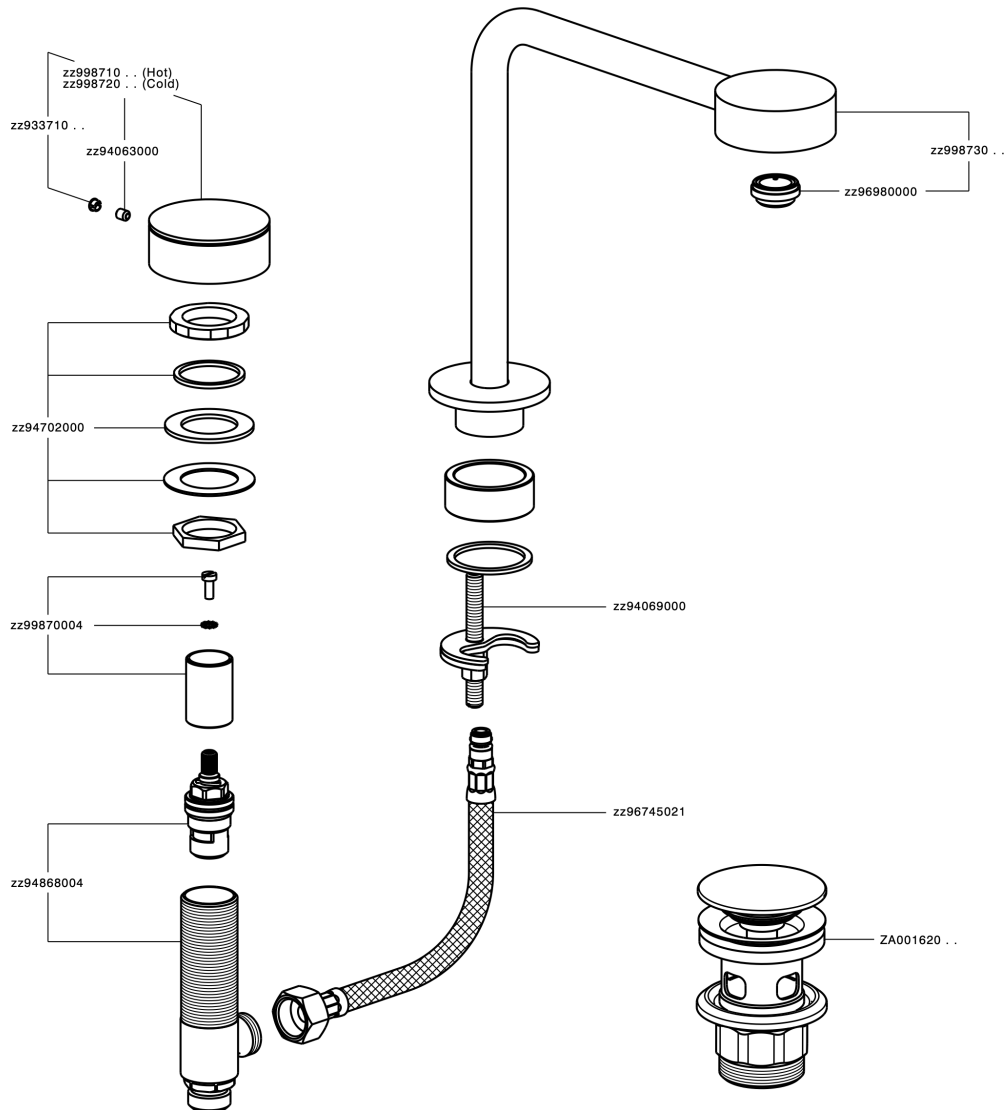

Washbasin 3-holes mixer SLIM_SM001060

SM001060

<https://en.cisal.it/washbasin-3-holes-mixer-slim-sm001060>

2026-04-26