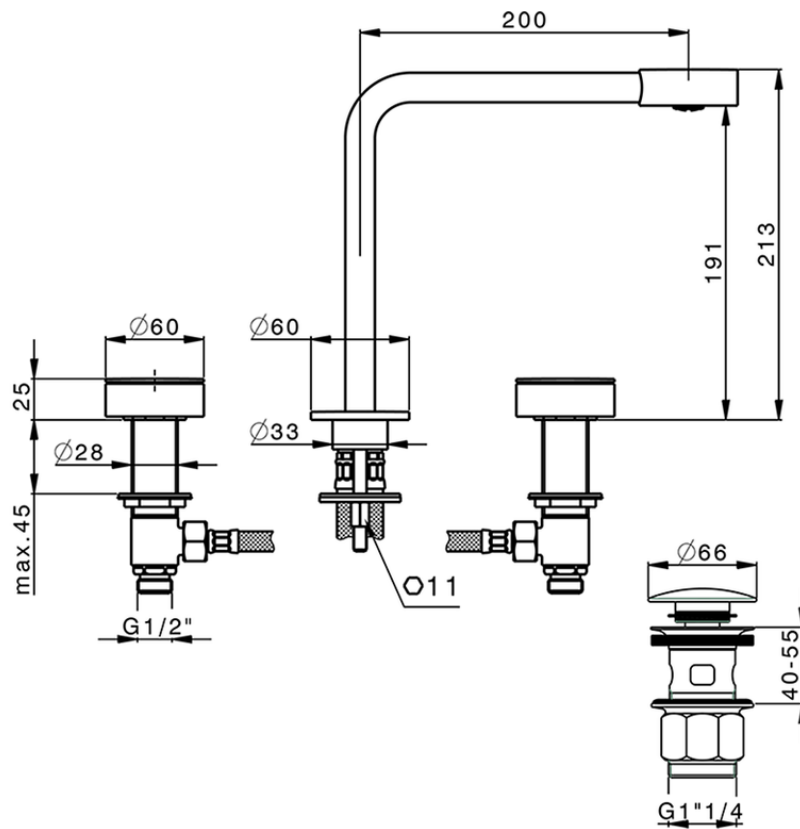

Washbasin 3-holes mixer SLIM_SM001060

SM001060

<https://en.cisal.it/washbasin-3-holes-mixer-slim-sm001060>

2026-06-14