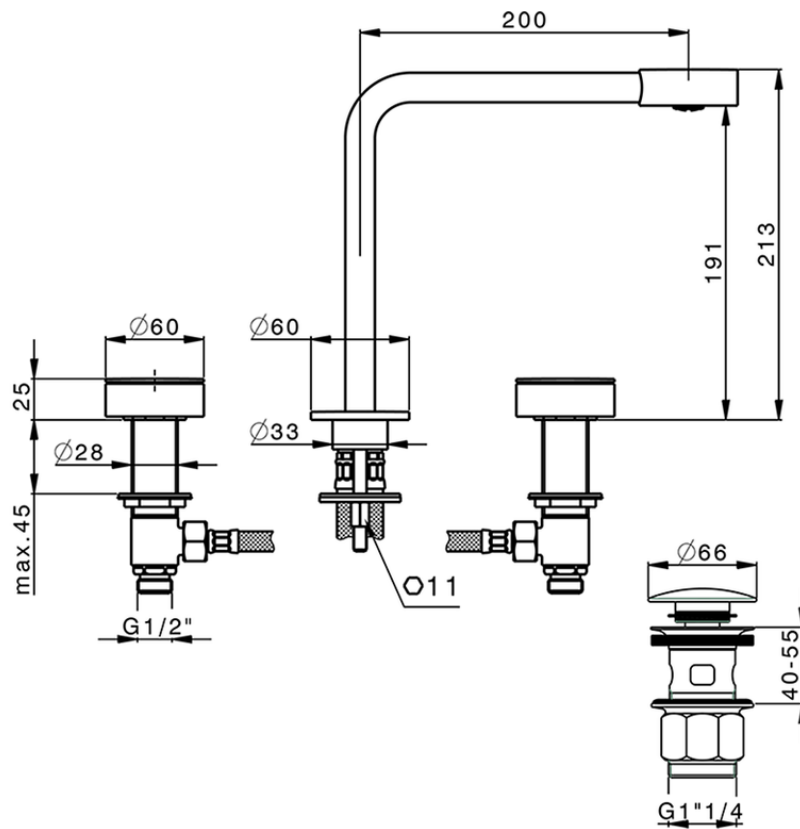

## Washbasin 3-holes mixer SLIM\_SM001060

SM001060

<https://en.cisal.it/washbasin-3-holes-mixer-slim-sm001060>

2026-04-06