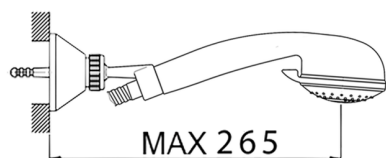

Thermostatic bath mixer, with showerset FLASH_FLD25010

MODEL **FLD25010**

Thermostatic bath mixer, with showerset, wall mounted adjustable handshower bracket, Teti ABS 3 sprays handshower, 150 cm Brass Flexible Hose

AVAILABLE FINISHINGS

CHARACTERISTICS

Cartridge Spare Parts **22.03A.AR - ZZ97080004**

Argo 1 (short filter) Thermostatic Valve

Thermostatic

The Cisol thermostatic is your personal water manager, helping you to handle, control and save water and energy.