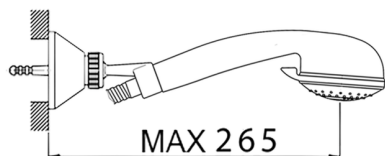

## Thermostatic bath mixer, with showerset FLASH\_FLD25010

MODEL **FLD25010**

Thermostatic bath mixer, with showerset, wall mounted adjustable handshower bracket, Teti ABS 3 sprays handshower, 150 cm Brass Flexible Hose

AVAILABLE FINISHINGS

CHARACTERISTICS

Cartridge Spare Parts **22.03A.AR - ZZ97080004**

**Argo 1 (short filter) Thermostatic Valve**