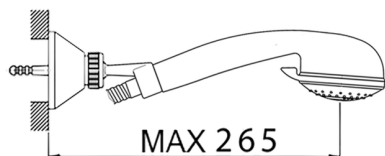

Thermostatic bath mixer, with showerset FLASH_FLD25010

MODEL **FLD25010**

Thermostatic bath mixer, with showerset, wall mounted adjustable handshower bracket, Teti ABS 3 sprays handshower, 150 cm Brass Flexible Hose

AVAILABLE FINISHINGS

21 21 Chrome

CHARACTERISTICS

Cartridge Spare Parts **22.03A.AR - ZZ97080004**

Argo 1 (short filter) Thermostatic Valve

Thermostatic

The Cisal thermostatic is your personal water manager, helping you to handle, control and save water and energy.