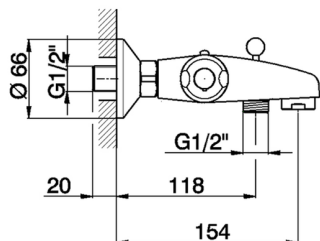

Thermostatic

The Cisol thermostatic is your personal water manager, helping you to handle, control and save water and energy.