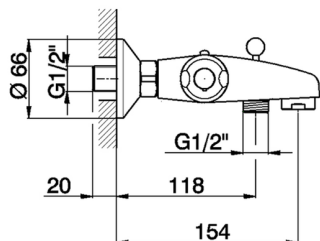

## Thermostatic bath mixer, with showerset FLASH\_FLD25010

MODEL **FLD25010**

Thermostatic bath mixer, with showerset, wall mounted adjustable handshower bracket, Teti ABS 3 sprays handshower, 150 cm Brass Flexible Hose

AVAILABLE FINISHINGS

CHARACTERISTICS

Cartridge Spare Parts **22.03A.AR - ZZ97080004**

**Argo 1 (short filter) Thermostatic Valve**