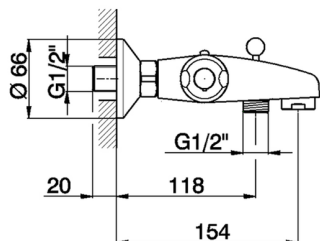

Thermostatic bath mixer, with showerset FLASH_FLD25010

MODEL **FLD25010**

Thermostatic bath mixer, with showerset, wall mounted adjustable handshower bracket, Teti ABS 3 sprays handshower, 150 cm Brass Flexible Hose

AVAILABLE FINISHINGS

21 21 Chrome

CHARACTERISTICS

Cartridge Spare Parts **22.03A.AR - ZZ97080004**

Argo 1 (short filter) Thermostatic Valve

Thermostatic

The Cisal thermostatic is your personal water manager, helping you to handle, control and save water and energy.