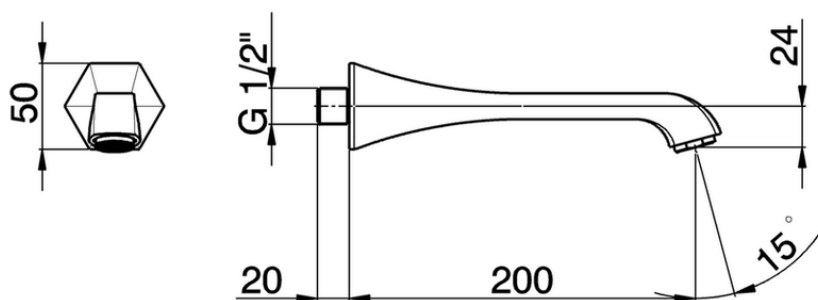

## Filler spout CHERIE\_CE000240

CE000240

<https://en.cisal.it/filler-spout-cherie-ce000240>

2026-04-29