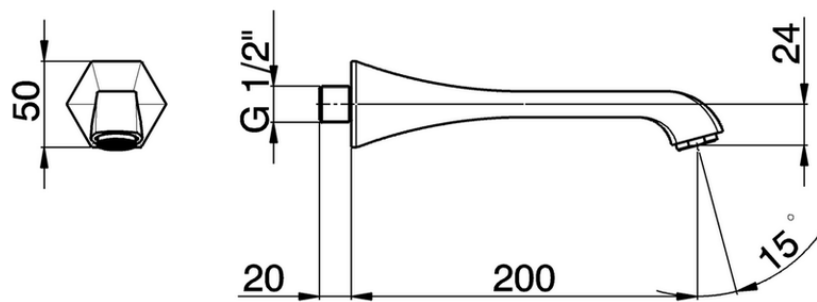

Filler spout CHERIE_CE000240

CE000240

<https://en.cisal.it/filler-spout-cherie-ce000240>

2026-04-08