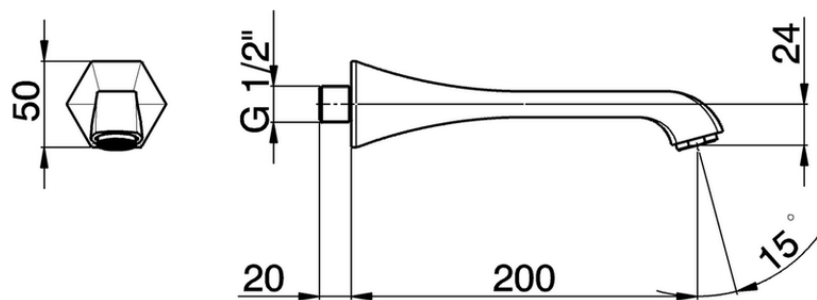

## Filler spout CHERIE\_CE000240

CE000240

<https://en.cisal.it/filler-spout-cherie-ce000240>

2026-06-14