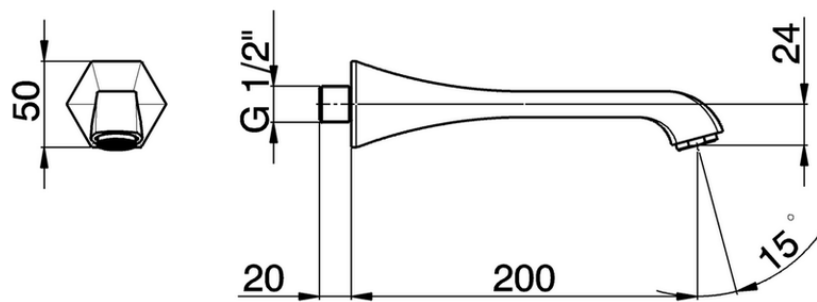

Filler spout CHERIE_CE000240

CE000240

<https://en.cisal.it/filler-spout-cherie-ce000240>

2026-04-09