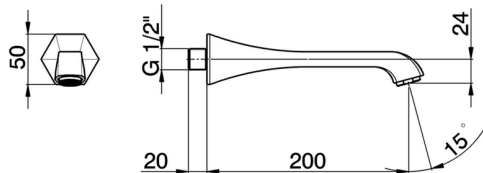

Filler spout **CHERIE_CE000240**

MODEL **CE000240**

Filler spout, L.200 mm, 1/2" M connection

AVAILABLE FINISHINGS

- **21** 21 Chrome
- **24** 24 Gold
- **2B** 2B Polished Nickel
- **2P** 2P Rose Gold

CHARACTERISTICS