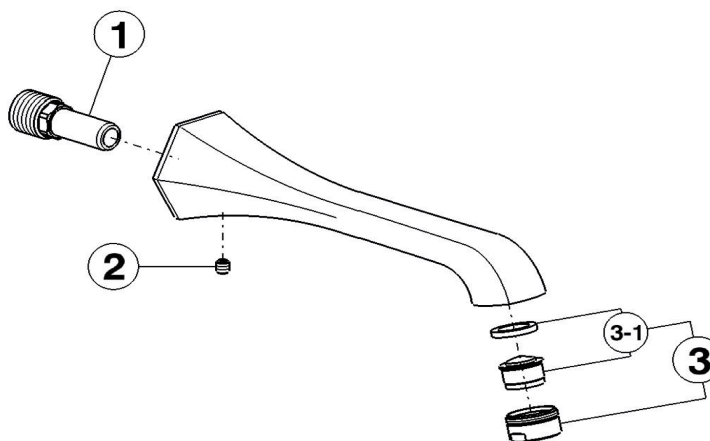

Filler spout CHERIE_CE000240

cisal

CE 00024 0

NR	DESCRIZIONE DESCRIPTION DESCRIPTION BESCREIBUNG DESCRIPCIÓN	N.CODICE NR.CODE CODE NO. WERSKNR. N.CÓDIGO	NR	DESCRIZIONE DESCRIPTION DESCRIPTION BESCREIBUNG DESCRIPCIÓN	N.CODICE NR.CODE CODE NO. WERSKNR. N.CÓDIGO	NR	DESCRIZIONE DESCRIPTION DESCRIPTION BESCREIBUNG DESCRIPCIÓN	N.CODICE NR.CODE CODE NO. WERSKNR. N.CÓDIGO
	Attacco per bocca incasso Raccord pour bec à encastrer							
1	Connection for built-in spout Anschluss fuer UP Auslauf Conexión para caño para empotrar	ZZ933550						
2	Grano punta plana inox Vis speciale inox M.6x6 Madenschraube M6x6 Clavija con punta plana acero inoxidable	ZZ946430						
3	Aeratore M.24x1 IC Mousseur M.24x1 IC Perlator M.24x1 IC Aireador M.24x1 IC	ZZ949660						
3-1	Cartuccia per aeratore M.24x1 Cartouche pour mousseur M.24x1 Mousseur cartridge M.24x1 Kartusche fuer Perlator M.24x1 Cartucho para aireador M.24x1	ZZ927260						

CE000240

<https://en.cisal.it/filler-spout-cherie-ce000240>

2026-06-13