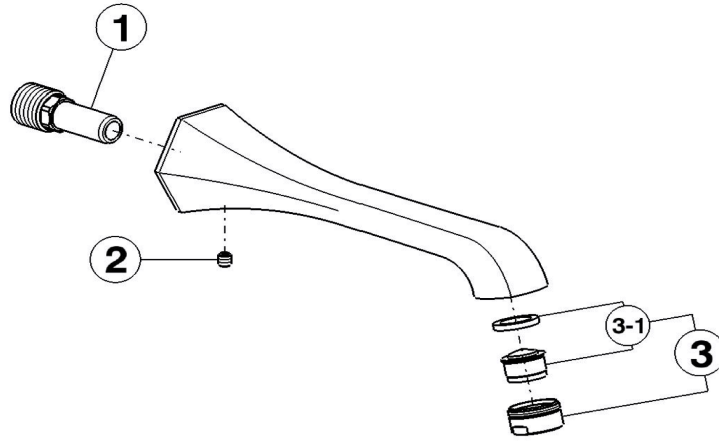

Filler spout CHERIE_CE000240

cisal

CE 00024 0

NR	DESCRIZIONE DESCRIPTION DESCRIPTION BESCREIBUNG DESCRIPCIÓN	N.CODICE NR.CODE CODE NO. WERSKNR. N.CÓDIGO	NR	DESCRIZIONE DESCRIPTION DESCRIPTION BESCREIBUNG DESCRIPCIÓN	N.CODICE NR.CODE CODE NO. WERSKNR. N.CÓDIGO	NR	DESCRIZIONE DESCRIPTION DESCRIPTION BESCREIBUNG DESCRIPCIÓN	N.CODICE NR.CODE CODE NO. WERSKNR. N.CÓDIGO
	Attacco per bocca incasso Raccord pour bec à encastrer							
1	Connection for built-in spout Anschluss fuer UP Auslauf Conexión para caño para empotrar	ZZ933550						
2	Grano punta plana inox Vis speciale inox M.6x6 Madenschraube M6x6 Clavija con punta plana acero inoxidable	ZZ946430						
3	Aeratore M.24x1 IC Mousseur M.24x1 IC Perlator M.24x1 IC Aireador M.24x1 IC	ZZ949660						
3-1	Cartuccia per aeratore M.24x1 Cartouche pour mousseur M.24x1 Mousseur cartridge M.24x1 Kartusche fuer Perlator M.24x1 Cartucho para aireador M.24x1	ZZ927260						

CE000240

<https://en.cisal.it/filler-spout-cherie-ce000240>

2026-05-20