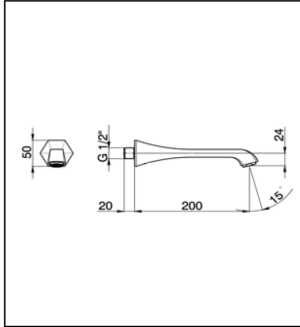

Filler spout CHERIE_CE000240

cisal

CE 00024 0

NR	DESCRIZIONE DESCRIPTION DESCRIPTION BESCREIBUNG DESCRIPCIÓN	N.CODICE NR.CODE CODE NO. WERSKNR. N.CÓDIGO	NR	DESCRIZIONE DESCRIPTION DESCRIPTION BESCREIBUNG DESCRIPCIÓN	N.CODICE NR.CODE CODE NO. WERSKNR. N.CÓDIGO	NR	DESCRIZIONE DESCRIPTION DESCRIPTION BESCREIBUNG DESCRIPCIÓN	N.CODICE NR.CODE CODE NO. WERSKNR. N.CÓDIGO
	Attacco per bocca incasso Raccord pour bec à encastrer							
1	Connection for built-in spout Anschluss fuer UP Auslauf Conexión para caño para empotrar	ZZ933550						
2	Grano punta plana inox Vis speciale inox M.6x6 Madenschraube M6x6 Clavija con punta plana acero inoxidable	ZZ946430						
3	Aeratore M.24x1 IC Mousseur M.24x1 IC Perlator M.24x1 IC Aireador M.24x1 IC	ZZ949660						
3-1	Cartuccia per aeratore M.24x1 Cartouche pour mousseur M.24x1 Mousseur cartridge M.24x1 Kartusche fuer Perlator M.24x1 Cartucho para aireador M.24x1	ZZ927260						

CE000240

<https://en.cisal.it/filler-spout-cherie-ce000240>

2026-05-20