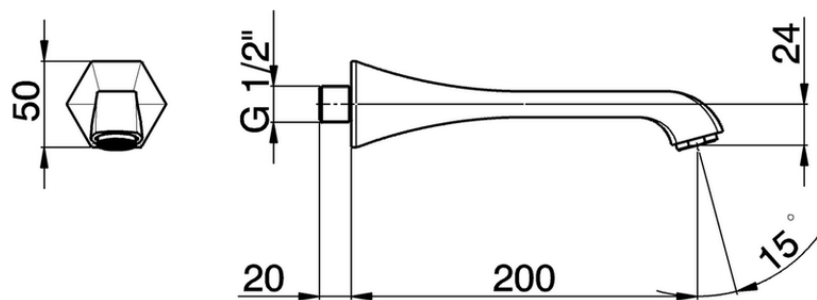

## Filler spout CHERIE\_CE000240

CE000240

<https://en.cisal.it/filler-spout-cherie-ce000240>

2026-06-13