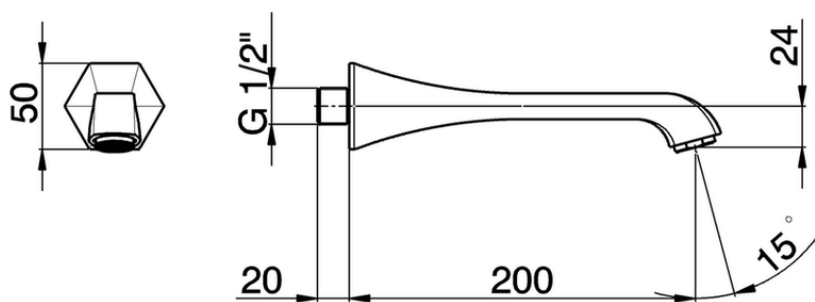

Filler spout CHERIE_CE000240

CE000240

<https://en.cisal.it/filler-spout-cherie-ce000240>

2026-05-20