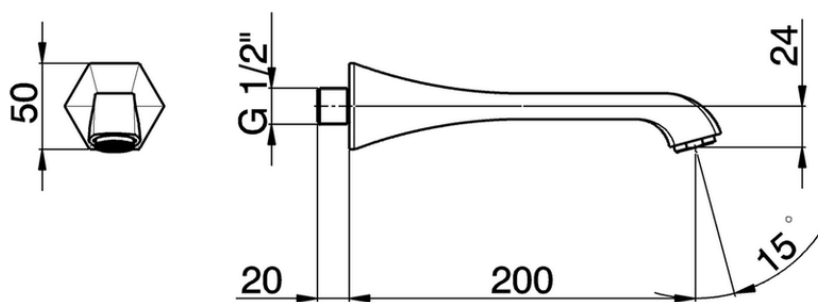

## Filler spout CHERIE\_CE000240

CE000240

<https://en.cisal.it/filler-spout-cherie-ce000240>

2026-05-20