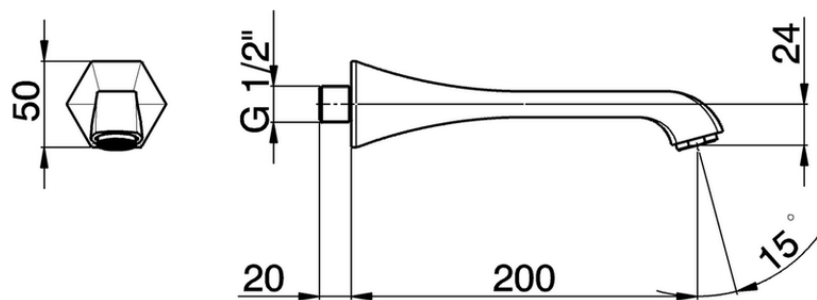

Filler spout CHERIE_CE000240

CE000240

<https://en.cisal.it/filler-spout-cherie-ce000240>

2026-06-13