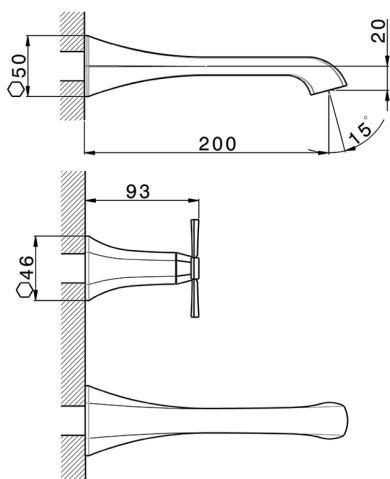

Exposed part for concealed washbasin mixer **CHERIE_CX013510**

MODEL **CX013510**

Exposed part for concealed washbasin mixer, without concealed part, for item ZA033510

AVAILABLE FINISHINGS

- 
6T 6T Chrome/Matt Black
- 
7C 7C Gold/Matt Black
- 
7D 7D Polished Nickel/Matt Black
- 
7E 7E Rose Gold/Matt Black

CHARACTERISTICS

Installation **Concealed**
 Required concealed parts **ZA033510**

Exposed part for concealed washbasin mixer CHERIE_CX013510

CX013510

<https://en.cisal.it/exposed-part-for-concealed-washbasin-mixer-cherie-cx013510>

Concealed washbasin mixer CONCEALED_ZA033510

MODEL **ZA033510**

Concealed washbasin mixer, with two right headvalves

AVAILABLE FINISHINGS

CHARACTERISTICS

Concealed **1**

2026-06-13