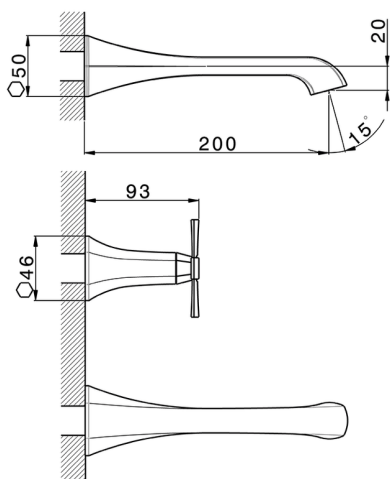

Exposed part for concealed washbasin mixer **CHERIE_CX013510**

MODEL **CX013510**

Exposed part for concealed washbasin mixer, without concealed part, for item ZA033510

AVAILABLE FINISHINGS

- 
6T 6T Chrome/Matt Black
- 
7C 7C Gold/Matt Black
- 
7D 7D Polished Nickel/Matt Black
- 
7E 7E Rose Gold/Matt Black

CHARACTERISTICS

Installation **Concealed**
 Required concealed parts **ZA033510**

Concealed washbasin mixer CONCEALED_ZA033510

MODEL **ZA033510**

Concealed washbasin mixer, with two right headvalves

AVAILABLE FINISHINGS