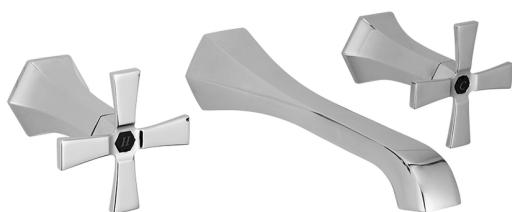

Exposed part for concealed washbasin mixer **CHERIE_CX013510**

MODEL **CX013510**

Exposed part for concealed washbasin mixer, without concealed part, for item ZA033510

AVAILABLE FINISHINGS

- 
6T 6T Chrome/Matt Black
- 
7C 7C Gold/Matt Black
- 
7D 7D Polished Nickel/Matt Black
- 
7E 7E Rose Gold/Matt Black

CHARACTERISTICS

Installation **Concealed**
 Required concealed parts **ZA033510**

Exposed part for concealed washbasin mixer CHERIE_CX013510

CX013510

<https://en.cisal.it/exposed-part-for-concealed-washbasin-mixer-cherie-cx013510>

Concealed washbasin mixer CONCEALED_ZA033510

MODEL **ZA033510**

Concealed washbasin mixer, with two right headvalves

AVAILABLE FINISHINGS

 **04** 04 Without finishing

CHARACTERISTICS

Concealed **1**

2026-04-26