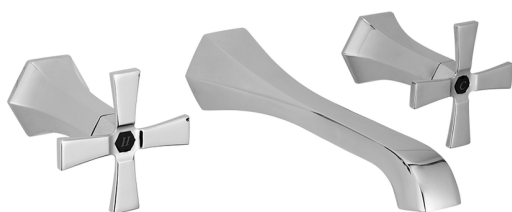

Exposed part for concealed washbasin mixer **CHERIE_CX013510**

MODEL **CX013510**

Exposed part for concealed washbasin mixer, without concealed part, for item ZA033510

AVAILABLE FINISHINGS

- 
6T 6T Chrome/Matt Black
- 
7C 7C Gold/Matt Black
- 
7D 7D Polished Nickel/Matt Black
- 
7E 7E Rose Gold/Matt Black

CHARACTERISTICS

Installation **Concealed**
 Required concealed parts **ZA033510**

Exposed part for concealed washbasin mixer CHERIE_CX013510

CX013510

<https://en.cisal.it/exposed-part-for-concealed-washbasin-mixer-cherie-cx013510>

Concealed washbasin mixer CONCEALED_ZA033510

MODEL **ZA033510**

Concealed washbasin mixer, with two right headvalves

AVAILABLE FINISHINGS

CHARACTERISTICS

Concealed **1**

2026-06-13