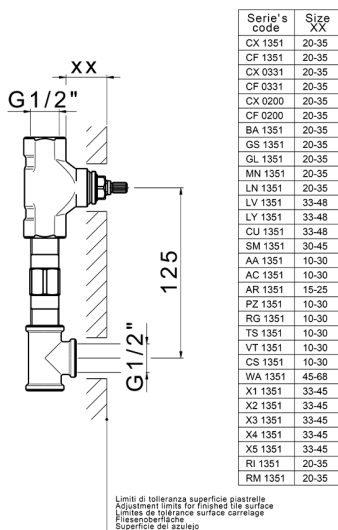

Exposed part for concealed washbasin mixer **CHERIE_CX013510**

MODEL **CX013510**

Exposed part for concealed washbasin mixer, without concealed part, for item ZA033510

AVAILABLE FINISHINGS

- 
6T 6T Chrome/Matt Black
- 
7C 7C Gold/Matt Black
- 
7D 7D Polished Nickel/Matt Black
- 
7E 7E Rose Gold/Matt Black

CHARACTERISTICS

Installation **Concealed**
 Required concealed parts **ZA033510**

Exposed part for concealed washbasin mixer CHERIE_CX013510

CX013510

<https://en.cisal.it/exposed-part-for-concealed-washbasin-mixer-cherie-cx013510>

Concealed washbasin mixer CONCEALED_ZA033510

MODEL **ZA033510**

Concealed washbasin mixer, with two right headvalves

AVAILABLE FINISHINGS

CHARACTERISTICS

Concealed **1**

2026-06-13