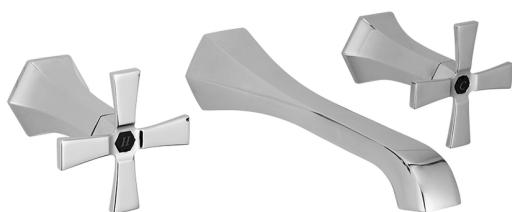

Exposed part for concealed washbasin mixer **CHERIE_CX013510**

MODEL **CX013510**

Exposed part for concealed washbasin mixer, without concealed part, for item ZA033510

AVAILABLE FINISHINGS

- 
6T 6T Chrome/Matt Black
- 
7C 7C Gold/Matt Black
- 
7D 7D Polished Nickel/Matt Black
- 
7E 7E Rose Gold/Matt Black

CHARACTERISTICS

Installation **Concealed**
 Required concealed parts **ZA033510**

Concealed washbasin mixer CONCEALED_ZA033510

MODEL **ZA033510**

Concealed washbasin mixer, with two right headvalves

AVAILABLE FINISHINGS