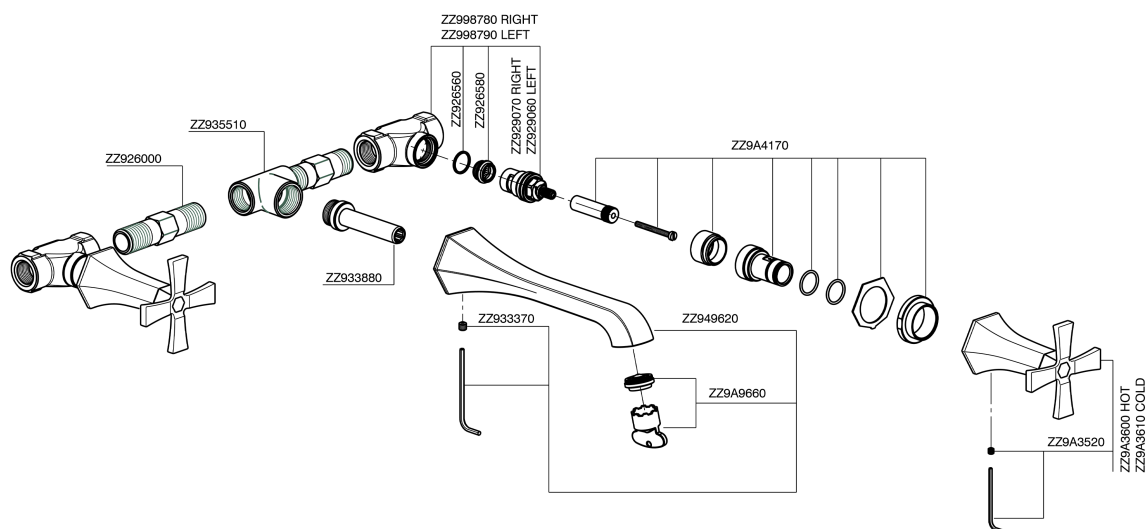

Exposed part for concealed washbasin mixer **CHERIE_CX013510**

MODEL **CX013510**

Exposed part for concealed washbasin mixer, without concealed part, for item ZA033510

AVAILABLE FINISHINGS

- 
6T 6T Chrome/Matt Black
- 
7C 7C Gold/Matt Black
- 
7D 7D Polished Nickel/Matt Black
- 
7E 7E Rose Gold/Matt Black

CHARACTERISTICS

Installation **Concealed**
 Required concealed parts **ZA033510**

Exposed part for concealed washbasin mixer CHERIE_CX013510

CX013510

<https://en.cisal.it/exposed-part-for-concealed-washbasin-mixer-cherie-cx013510>

Concealed washbasin mixer CONCEALED_ZA033510

MODEL **ZA033510**

Concealed washbasin mixer, with two right headvalves

AVAILABLE FINISHINGS

CHARACTERISTICS

Concealed **1**

2026-06-13