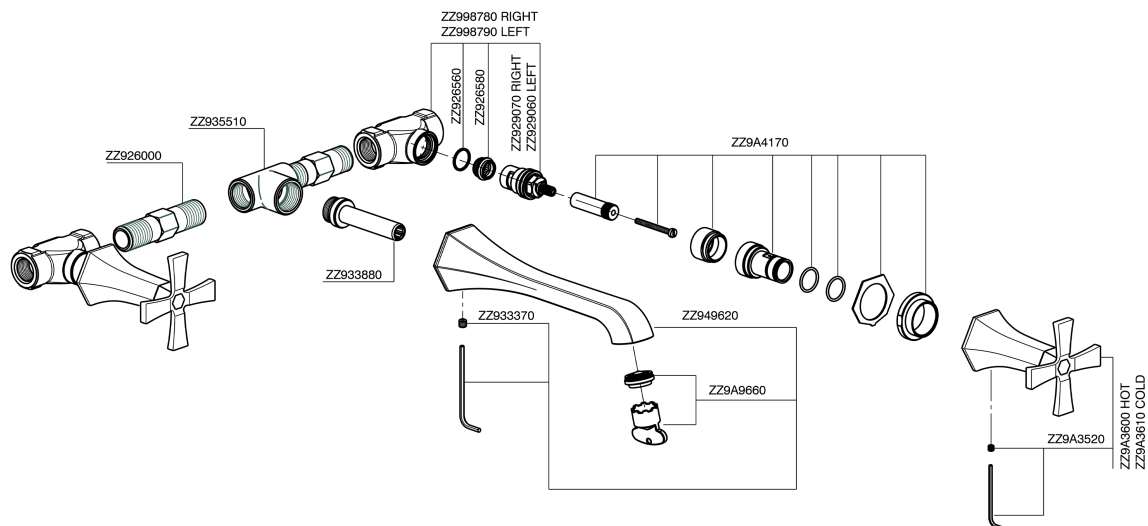

Exposed part for concealed washbasin mixer **CHERIE_CX013510**

MODEL **CX013510**

Exposed part for concealed washbasin mixer, without concealed part, for item ZA033510

AVAILABLE FINISHINGS

- 
6T 6T Chrome/Matt Black
- 
7C 7C Gold/Matt Black
- 
7D 7D Polished Nickel/Matt Black
- 
7E 7E Rose Gold/Matt Black

CHARACTERISTICS

Installation **Concealed**
 Required concealed parts **ZA033510**

Exposed part for concealed washbasin mixer CHERIE_CX013510

CX013510

<https://en.cisal.it/exposed-part-for-concealed-washbasin-mixer-cherie-cx013510>

Concealed washbasin mixer CONCEALED_ZA033510

MODEL **ZA033510**

Concealed washbasin mixer, with two right headvalves

AVAILABLE FINISHINGS

 **04** 04 Without finishing

CHARACTERISTICS

Concealed **1**

2026-04-26