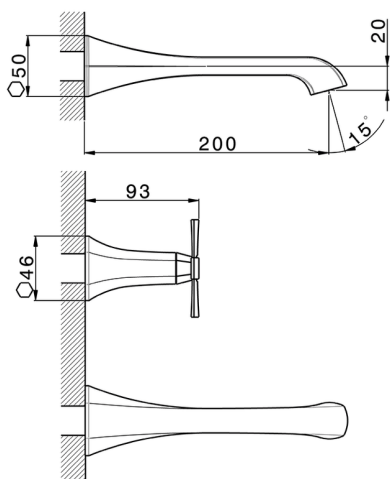

Exposed part for concealed washbasin mixer **CHERIE_CX013510**

MODEL **CX013510**

Exposed part for concealed washbasin mixer, without concealed part, for item ZA033510

AVAILABLE FINISHINGS

- 
6T 6T Chrome/Matt Black
- 
7C 7C Gold/Matt Black
- 
7D 7D Polished Nickel/Matt Black
- 
7E 7E Rose Gold/Matt Black

CHARACTERISTICS

Installation **Concealed**
 Required concealed parts **ZA033510**

Exposed part for concealed washbasin mixer CHERIE_CX013510

CX013510

<https://en.cisal.it/exposed-part-for-concealed-washbasin-mixer-cherie-cx013510>

Concealed washbasin mixer CONCEALED_ZA033510

MODEL **ZA033510**

Concealed washbasin mixer, with two right headvalves

AVAILABLE FINISHINGS

 **04** 04 Without finishing

CHARACTERISTICS

Concealed **1**

2026-04-26