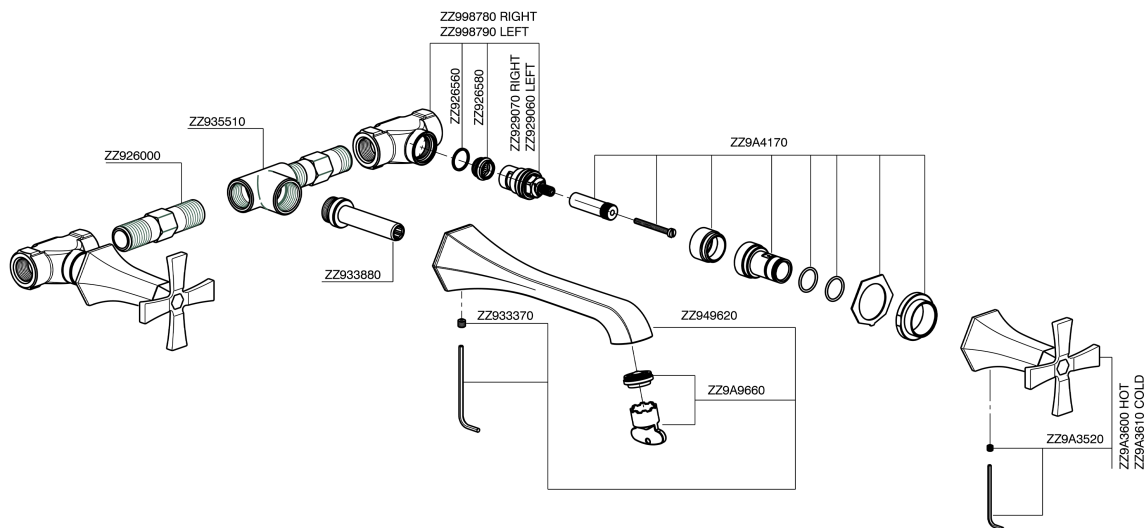

Exposed part for concealed washbasin mixer CHERIE_CX013510

CX013510

<https://en.cisal.it/exposed-part-for-concealed-washbasin-mixer-cherie-cx013510>

Concealed washbasin mixer CONCEALED_ZA033510

ZA033510

<https://en.cisal.it/concealed-washbasin-mixer-concealed-za033510>