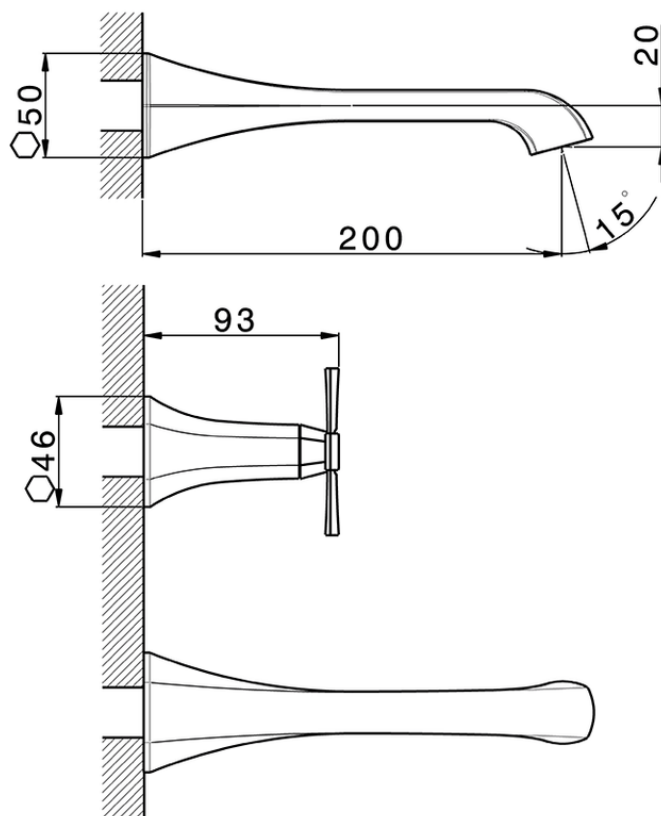

Exposed part for concealed washbasin mixer CHERIE_CX013510

CX013510

<https://en.cisal.it/exposed-part-for-concealed-washbasin-mixer-cherie-cx013510>

Serie's code	Size XX
CX 1351	20-35
CF 1351	20-35
CX 0331	20-35
CF 0331	20-35
CX 0200	20-35
CF 0200	20-35
BA 1351	20-35
GS 1351	20-35
GL 1351	20-35
MN 1351	20-35
LN 1351	20-35
LV 1351	33-48
LY 1351	33-48
CU 1351	33-48
SM 1351	30-45
AA 1351	10-30
AC 1351	10-30
AR 1351	15-25
PZ 1351	10-30
RG 1351	10-30
TS 1351	10-30
VT 1351	10-30
CS 1351	10-30
WA 1351	45-68
X1 1351	33-45
X2 1351	33-45
X3 1351	33-45
X4 1351	33-45
X5 1351	33-45
RI 1351	20-35
RM 1351	20-35

Limiti di tolleranza superficie piastrelle
 Adjustment limits for finished tile surface
 Limites de tolérance surface carrelage
 Fliesenoberfläche
 Superficie del azulejo

ZA033510

<https://en.cisal.it/concealed-washbasin-mixer-concealed-za033510>