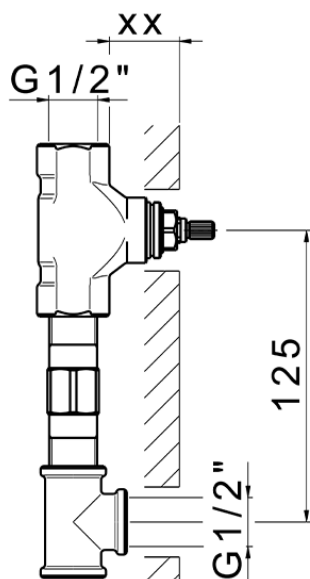

Serie's code	Size XX
CX 1351	20-35
CF 1351	20-35
CX 0331	20-35
CF 0331	20-35
CX 0200	20-35
CF 0200	20-35
BA 1351	20-35
GS 1351	20-35
GL 1351	20-35
MN 1351	20-35
LN 1351	20-35
LV 1351	33-48
LY 1351	33-48
CU 1351	33-48
SM 1351	30-45
AA 1351	10-30
AC 1351	10-30
AR 1351	15-25
PZ 1351	10-30
RG 1351	10-30
TS 1351	10-30
VT 1351	10-30
CS 1351	10-30
WA 1351	45-68
X1 1351	33-45
X2 1351	33-45
X3 1351	33-45
X4 1351	33-45
X5 1351	33-45
RI 1351	20-35
RM 1351	20-35

ZA033510

<https://en.cisal.it/concealed-washbasin-mixer-concealed-za033510>

2026-05-17