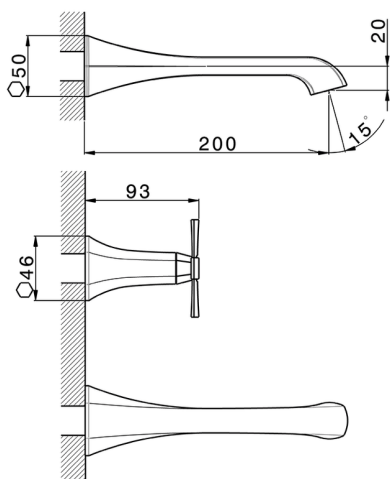

Exposed part for concealed washbasin mixer **CHERIE_CX013510**

MODEL **CX013510**

Exposed part for concealed washbasin mixer, without concealed part, for item ZA033510

AVAILABLE FINISHINGS

- 
6T 6T Chrome/Matt Black
- 
7C 7C Gold/Matt Black
- 
7D 7D Polished Nickel/Matt Black
- 
7E 7E Rose Gold/Matt Black

CHARACTERISTICS

Installation **Concealed**
 Required concealed parts **ZA033510**

Exposed part for concealed washbasin mixer CHERIE_CX013510

CX013510

<https://en.cisal.it/exposed-part-for-concealed-washbasin-mixer-cherie-cx013510>

Concealed washbasin mixer CONCEALED_ZA033510

MODEL **ZA033510**

Concealed washbasin mixer, with two right headvalves

AVAILABLE FINISHINGS

 **04** 04 Without finishing

CHARACTERISTICS

Concealed **1**

2026-05-17