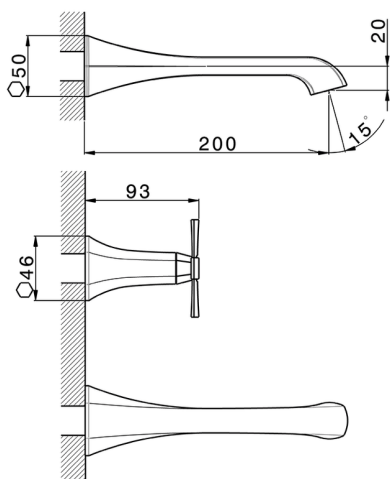

Exposed part for concealed washbasin mixer **CHERIE_CX013510**

MODEL **CX013510**

Exposed part for concealed washbasin mixer, without concealed part, for item ZA033510

AVAILABLE FINISHINGS

- **6T** 6T Chrome/Matt Black
- **7C** 7C Gold/Matt Black
- **7D** 7D Polished Nickel/Matt Black
- **7E** 7E Rose Gold/Matt Black

CHARACTERISTICS

Installation **Concealed**
Required concealed parts **ZA033510**