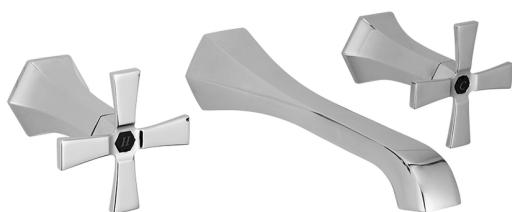

Exposed part for concealed washbasin mixer **CHERIE_CX013510**

MODEL **CX013510**

Exposed part for concealed washbasin mixer, without concealed part, for item ZA033510

AVAILABLE FINISHINGS

- 
6T 6T Chrome/Matt Black
- 
7C 7C Gold/Matt Black
- 
7D 7D Polished Nickel/Matt Black
- 
7E 7E Rose Gold/Matt Black

CHARACTERISTICS

Installation **Concealed**
 Required concealed parts **ZA033510**

Exposed part for concealed washbasin mixer CHERIE_CX013510

CX013510

<https://en.cisal.it/exposed-part-for-concealed-washbasin-mixer-cherie-cx013510>

Concealed washbasin mixer CONCEALED_ZA033510

MODEL **ZA033510**

Concealed washbasin mixer, with two right headvalves

AVAILABLE FINISHINGS

 **04** 04 Without finishing

CHARACTERISTICS

Concealed **1**

2026-05-17