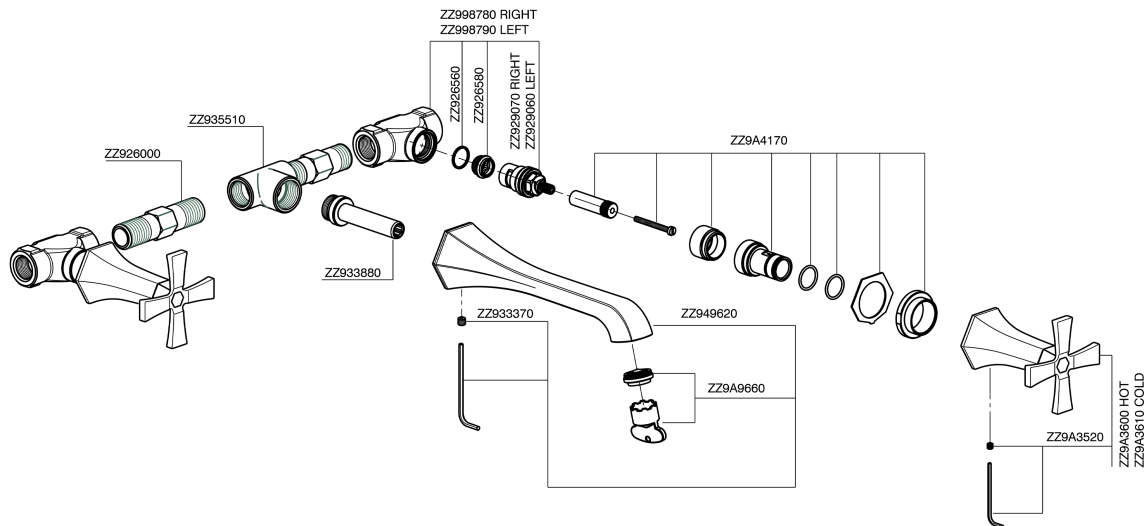

Exposed part for concealed washbasin mixer **CHERIE_CX013510**

MODEL **CX013510**

Exposed part for concealed washbasin mixer, without concealed part, for item ZA033510

AVAILABLE FINISHINGS

- 
6T 6T Chrome/Matt Black
- 
7C 7C Gold/Matt Black
- 
7D 7D Polished Nickel/Matt Black
- 
7E 7E Rose Gold/Matt Black

CHARACTERISTICS

Installation **Concealed**
 Required concealed parts **ZA033510**

Exposed part for concealed washbasin mixer CHERIE_CX013510

CX013510

<https://en.cisal.it/exposed-part-for-concealed-washbasin-mixer-cherie-cx013510>

Concealed washbasin mixer CONCEALED_ZA033510

MODEL **ZA033510**

Concealed washbasin mixer, with two right headvalves

AVAILABLE FINISHINGS

 **04** 04 Without finishing

CHARACTERISTICS

Concealed **1**

2026-05-17