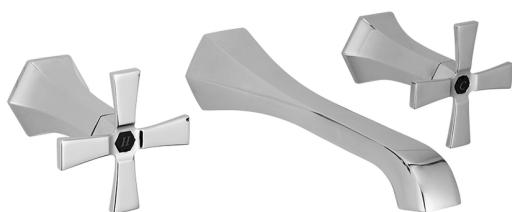

## Exposed part for concealed washbasin mixer **CHERIE\_CX013510**

MODEL **CX013510**

Exposed part for concealed washbasin mixer, without concealed part, for item ZA033510

### AVAILABLE FINISHINGS

- 
**6T** 6T Chrome/Matt Black
- 
**7C** 7C Gold/Matt Black
- 
**7D** 7D Polished Nickel/Matt Black
- 
**7E** 7E Rose Gold/Matt Black

## Exposed part for concealed washbasin mixer CHERIE\_CX013510

CX013510

<https://en.cisal.it/exposed-part-for-concealed-washbasin-mixer-cherie-cx013510>

## Concealed washbasin mixer CONCEALED\_ZA033510

MODEL **ZA033510**

Concealed washbasin mixer, with two right headvalves

AVAILABLE FINISHINGS

 **04** 04 Without finishing

CHARACTERISTICS

Concealed **1**

2026-04-26