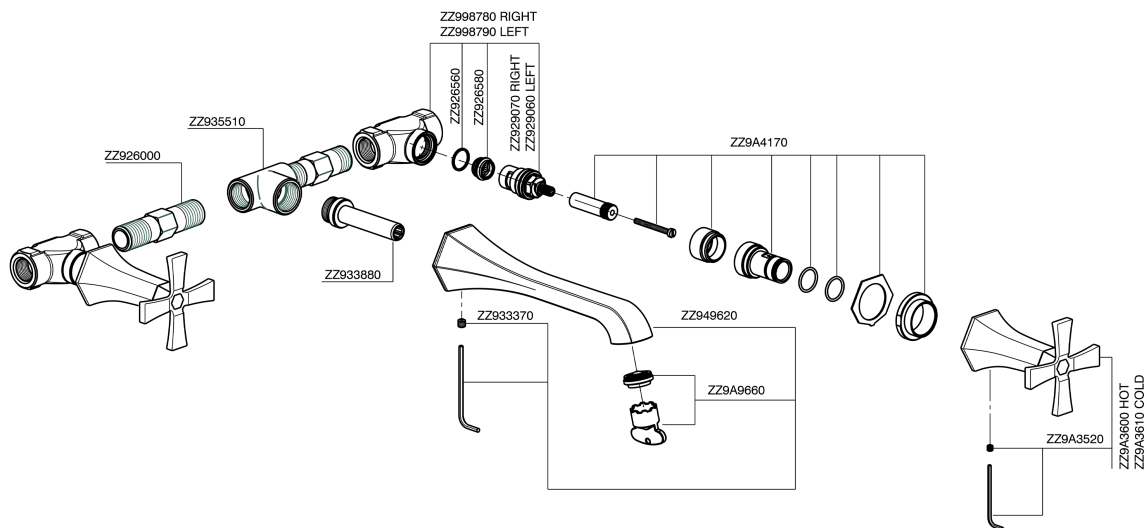

## Exposed part for concealed washbasin mixer **CHERIE\_CX013510**

MODEL **CX013510**

Exposed part for concealed washbasin mixer, without concealed part, for item ZA033510

### CHARACTERISTICS

Installation **Concealed**  
 Required concealed parts **ZA033510**

## Exposed part for concealed washbasin mixer CHERIE\_CX013510

CX013510

<https://en.cisal.it/exposed-part-for-concealed-washbasin-mixer-cherie-cx013510>

## Concealed washbasin mixer CONCEALED\_ZA033510

MODEL **ZA033510**

Concealed washbasin mixer, with two right headvalves

AVAILABLE FINISHINGS

 **04** 04 Without finishing

CHARACTERISTICS

Concealed **1**

2026-04-26